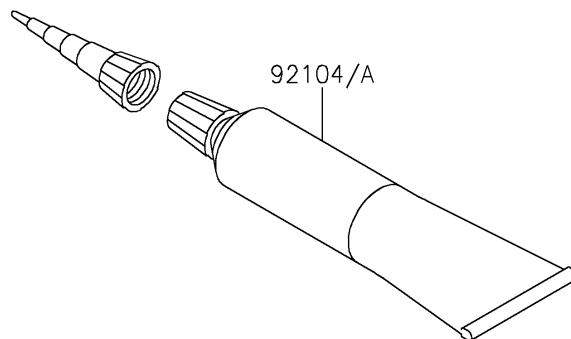

2020 NINJA® 1000SX PARTS DIAGRAM

Owner's Tools

F2810

2020 NINJA® 1000SX PARTS LIST

Owner's Tools

ITEM NAME	PART NUMBER	QUANTITY
TOOL-KIT (Ref # 56007)	56007-0167	1
BAG,TOOL (Ref # 56008)	56008-0577	1
GASKET-LIQUID,TB1211F,CLEAR (Ref # 92104)	92104-0004	1
GASKET-LIQUID,TB1216B,BLACK (Ref # 92104A)	92104-1064	1
GRIP-SCREW DRIVER (Ref # 92106)	92106-1001	1
TOOL-DRIVER,#2PHILLIPS&SLOT (Ref # 92107)	92107-1051	1
TOOL-WRENCH,BOX END,19MM (Ref # 92110)	92110-0060	1
TOOL-WRENCH,ALLEN,6MM (Ref # 92127)	92127-003	1