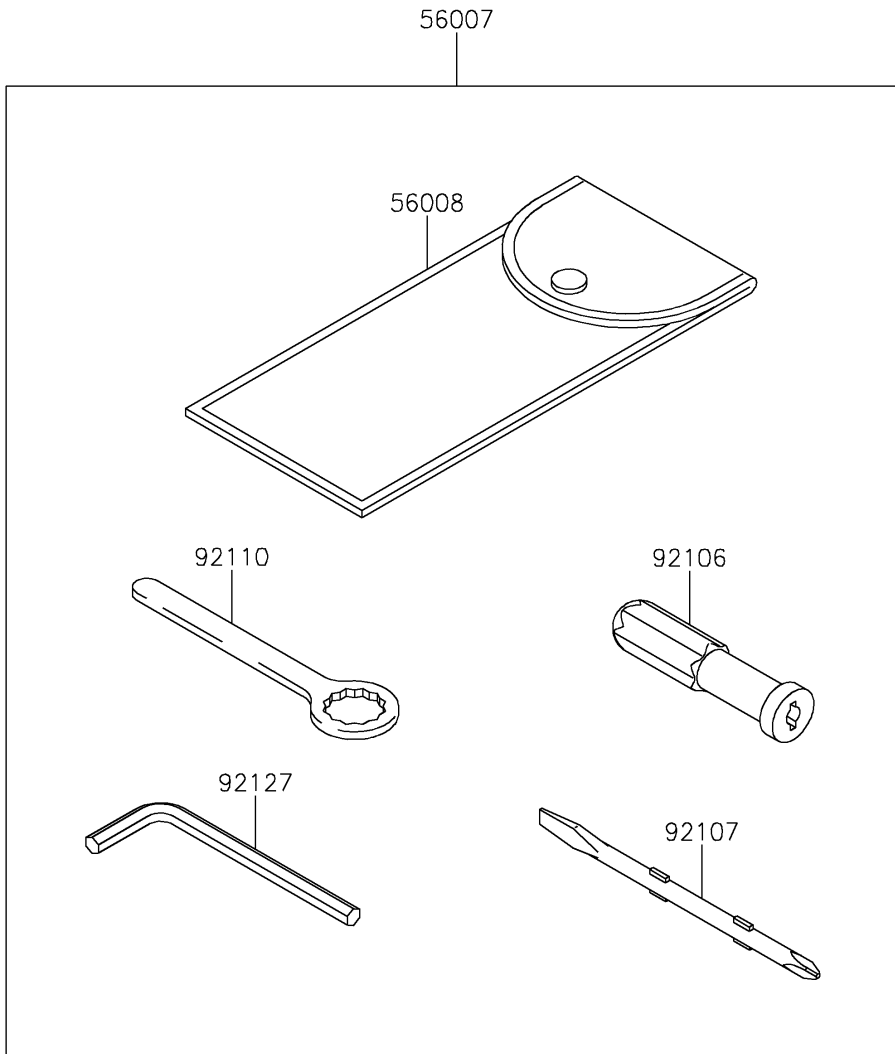

2020 NINJA® 1000SX PARTS DIAGRAM

Owner's Tools

F2810

2020 NINJA® 1000SX PARTS LIST

Owner's Tools

ITEM NAME	PART NUMBER	QUANTITY
TOOL-KIT (Ref # 56007)	56007-0167	1
BAG,TOOL (Ref # 56008)	56008-0577	1
GASKET-LIQUID,TB1211F,CLEAR (Ref # 92104)	92104-0004	1
GASKET-LIQUID,TB1216B,BLACK (Ref # 92104A)	92104-1064	1
GRIP-SCREW DRIVER (Ref # 92106)	92106-1001	1
TOOL-DRIVER,#2PHILLIPS&SLOT (Ref # 92107)	92107-1051	1
TOOL-WRENCH,BOX END,19MM (Ref # 92110)	92110-0060	1
TOOL-WRENCH,ALLEN,6MM (Ref # 92127)	92127-003	1