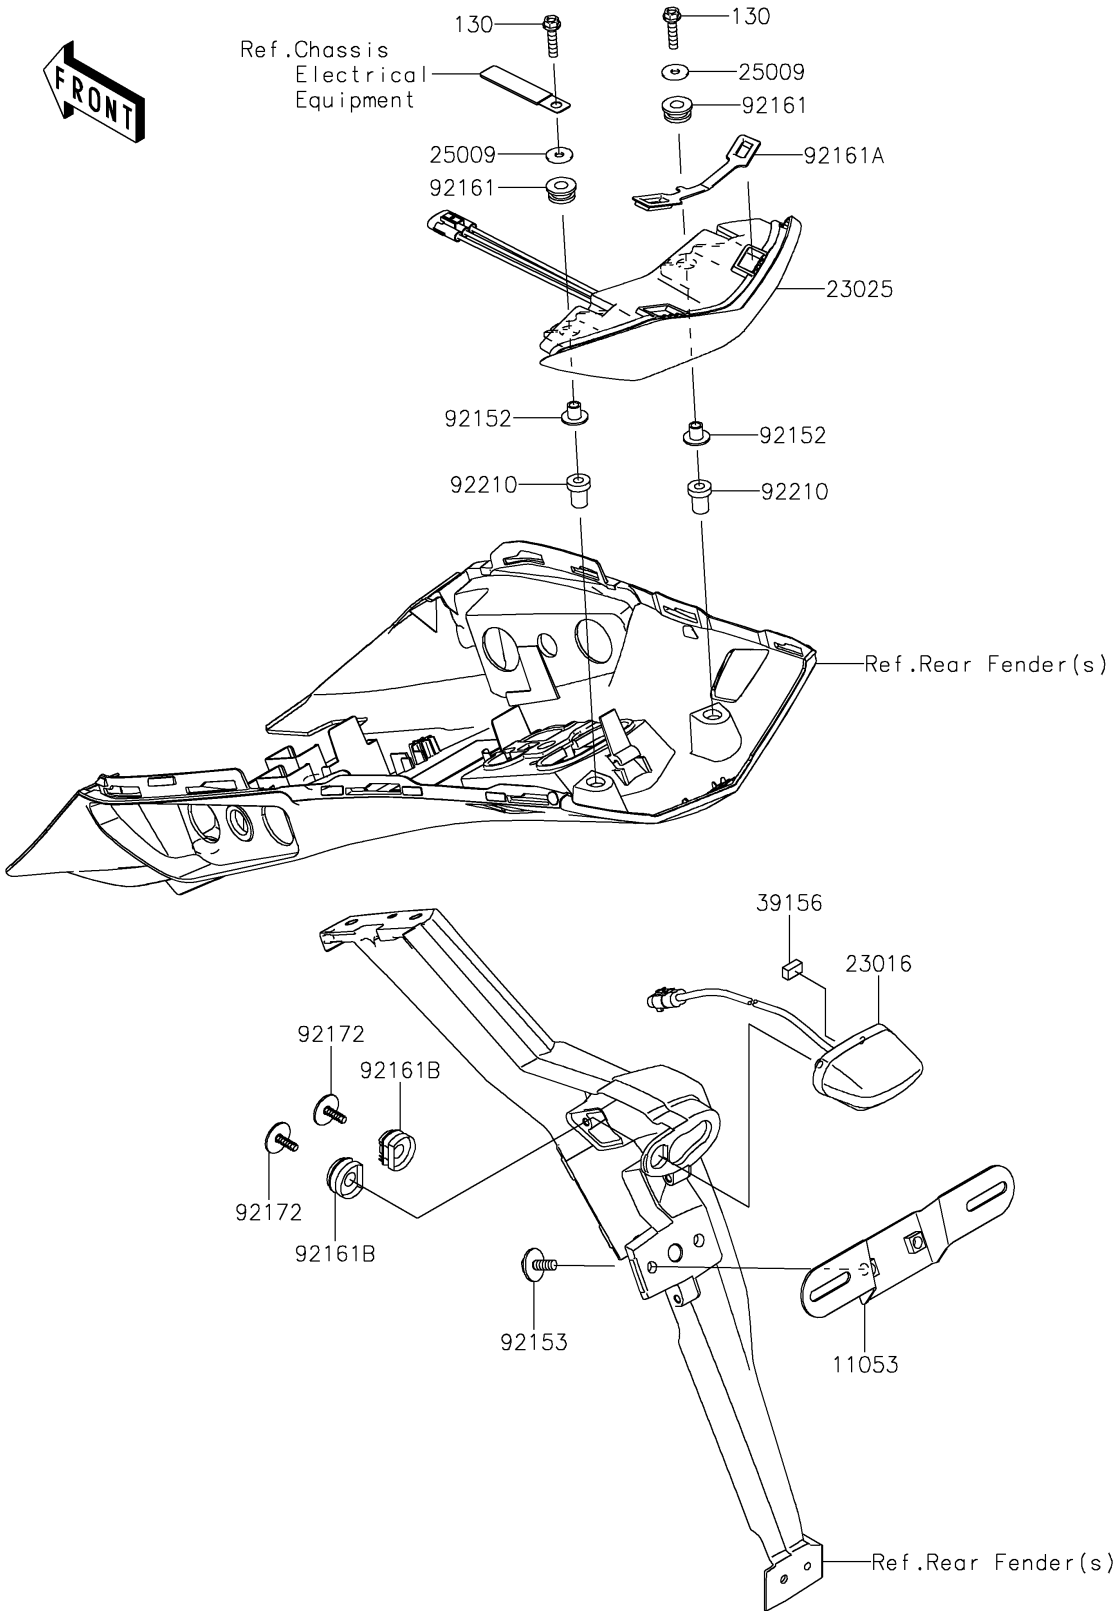

2020 NINJA® 1000SX PARTS DIAGRAM

Taillight(s)

F2720

2020 NINJA® 1000SX PARTS LIST

Taillight(s)

| ITEM NAME | PART NUMBER | QUANTITY |
|-------------------------------------|-------------|----------|
| BRACKET,LICENSE (Ref # 11053) | 11053-0400 | 1 |
| BOLT-FLANGED,5X25 (Ref # 130) | 130BA0525 | 2 |
| LAMP-ASSY,LICENSE,LED (Ref # 23016) | 23016-0639 | 1 |
| LAMP-TAIL (Ref # 23025) | 23025-0348 | 1 |
| WASHER,5.2X16X1.2 (Ref # 25009) | 25009-004 | 2 |
| PAD,7X12X5 (Ref # 39156) | 39156-2292 | 1 |
| COLLAR (Ref # 92152) | 92152-0092 | 2 |
| BOLT,6X16 (Ref # 92153) | 92153-1423 | 2 |
| DAMPER (Ref # 92161) | 92161-0317 | 2 |
| DAMPER,TAIL LAMP (Ref # 92161A) | 92161-0808 | 1 |
| DAMPER (Ref # 92161B) | 92161-2128 | 2 |
| SCREW,TAPTITE,5X16 (Ref # 92172) | 92172-0481 | 2 |
| NUT,5MM (Ref # 92210) | 92210-0001 | 2 |