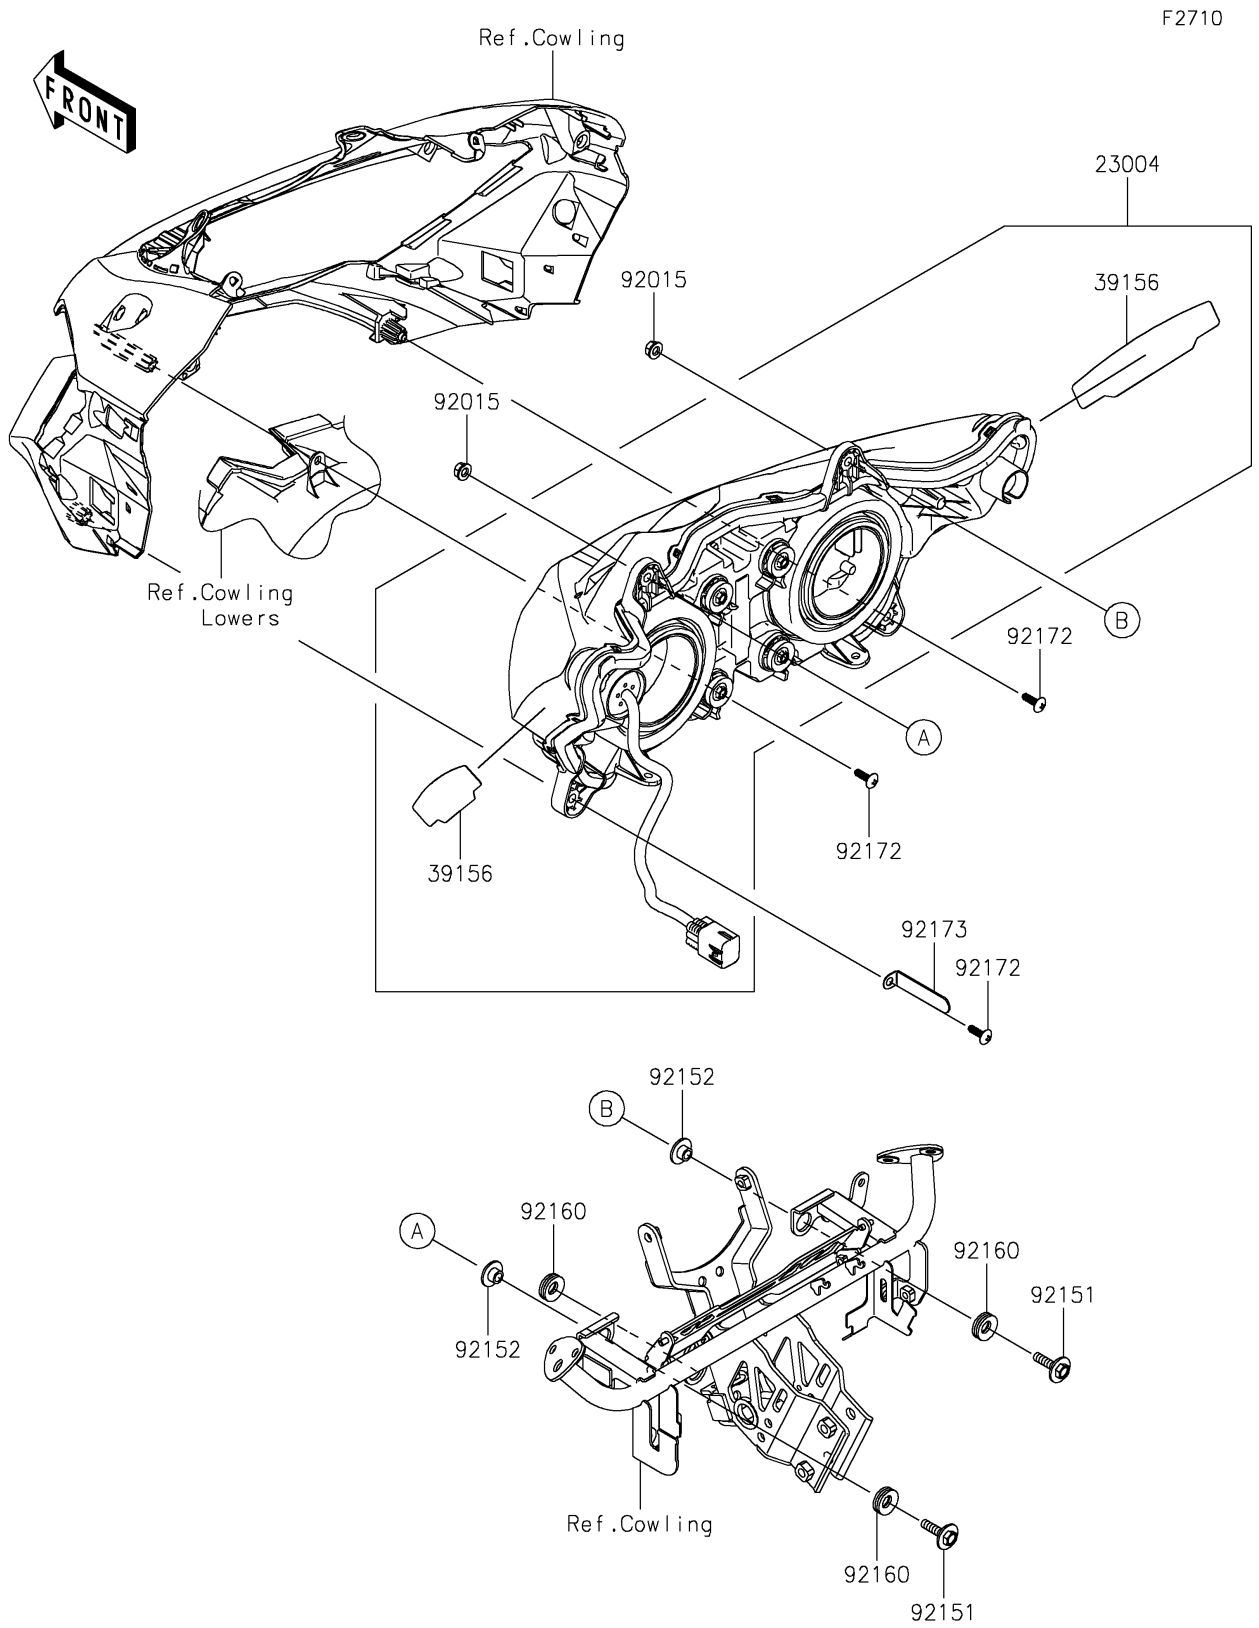

2020 NINJA® 1000SX PARTS DIAGRAM

Headlight(s)

2020 NINJA® 1000SX PARTS LIST

Headlight(s)

ITEM NAME	PART NUMBER	QUANTITY
LAMP-HEAD,LED (Ref # 23004)	23004-0412	1
PAD (Ref # 39156)	39156-2153	2
NUT,FLANGED,6MM (Ref # 92015)	92015-1367	2
BOLT,6X25 (Ref # 92151)	92151-1241	2
COLLAR (Ref # 92152)	92152-1255	2
DAMPER (Ref # 92160)	92160-1278	3
SCREW,TAPPING,5X16 (Ref # 92172)	92172-0238	3
CLAMP (Ref # 92173)	92173-0923	1