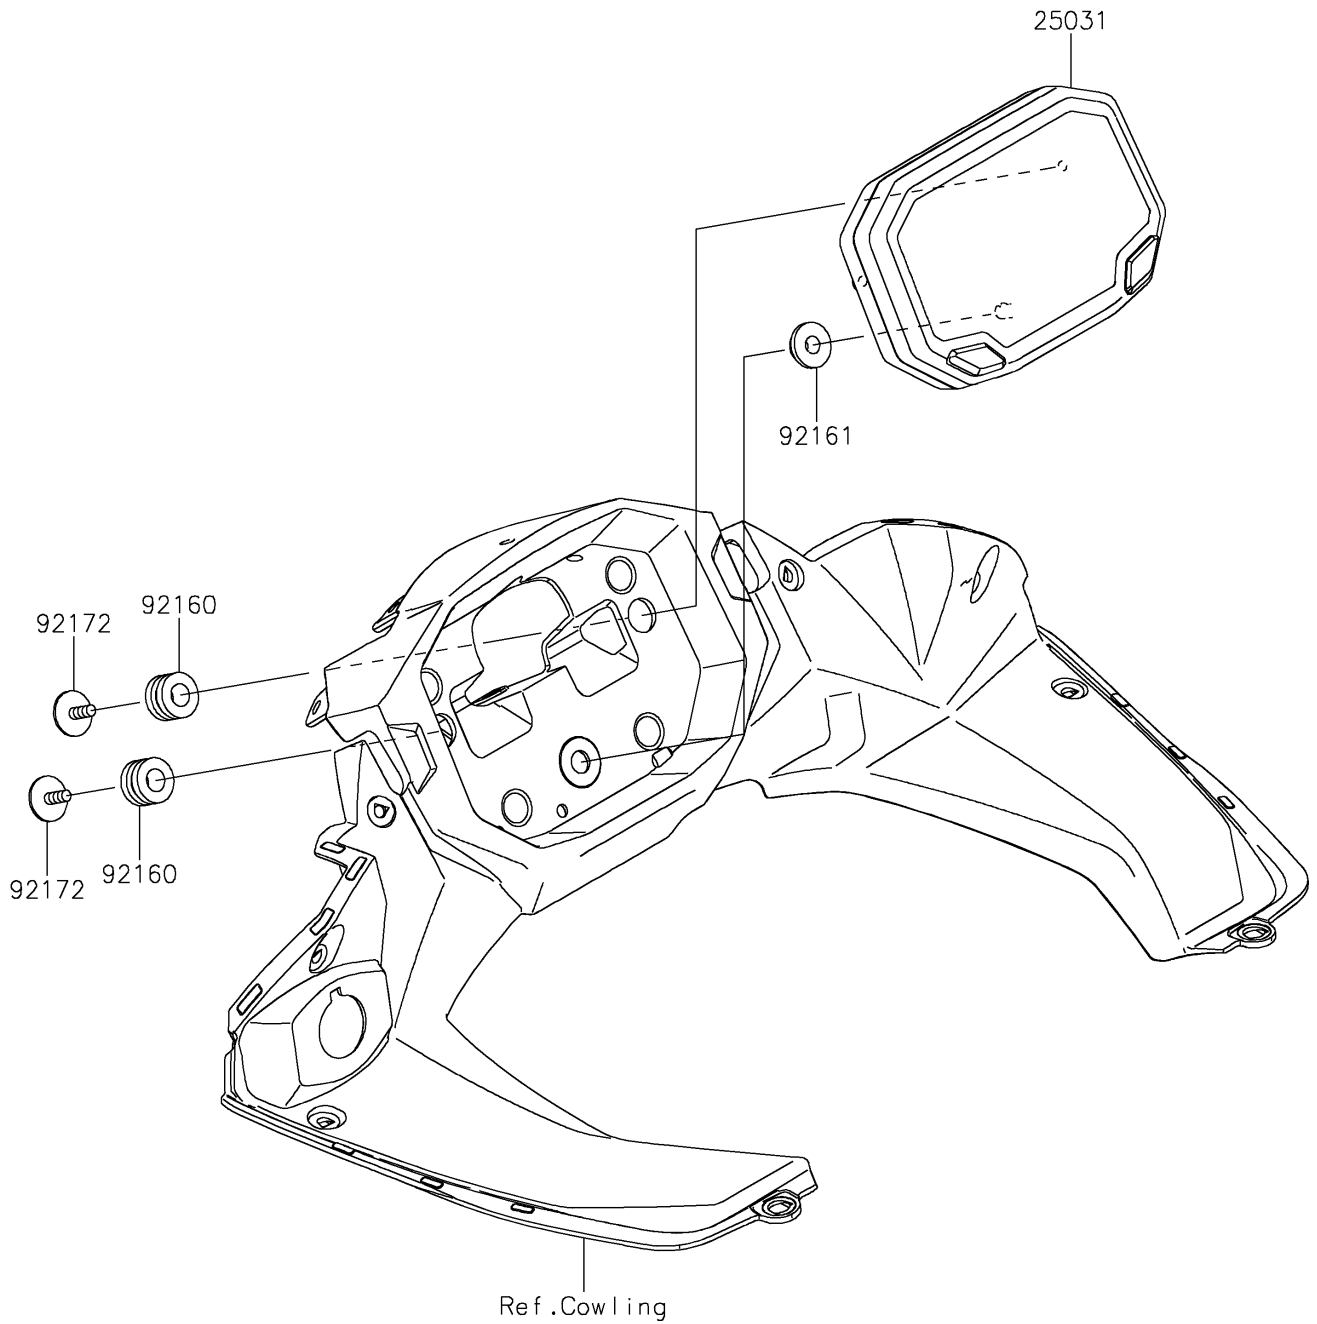

2020 NINJA® 1000SX PARTS DIAGRAM

Meter(s)

F2530

2020 NINJA® 1000SX PARTS LIST

Meter(s)

ITEM NAME	PART NUMBER	QUANTITY
METER-ASSY,TFT DISPLAY (Ref # 25031)	25031-0874	1
DAMPER,10X20X12 (Ref # 92160)	92160-1167	2
DAMPER (Ref # 92161)	92161-1531	1
SCREW,CROSS,5X14 (Ref # 92172)	92172-1226	2