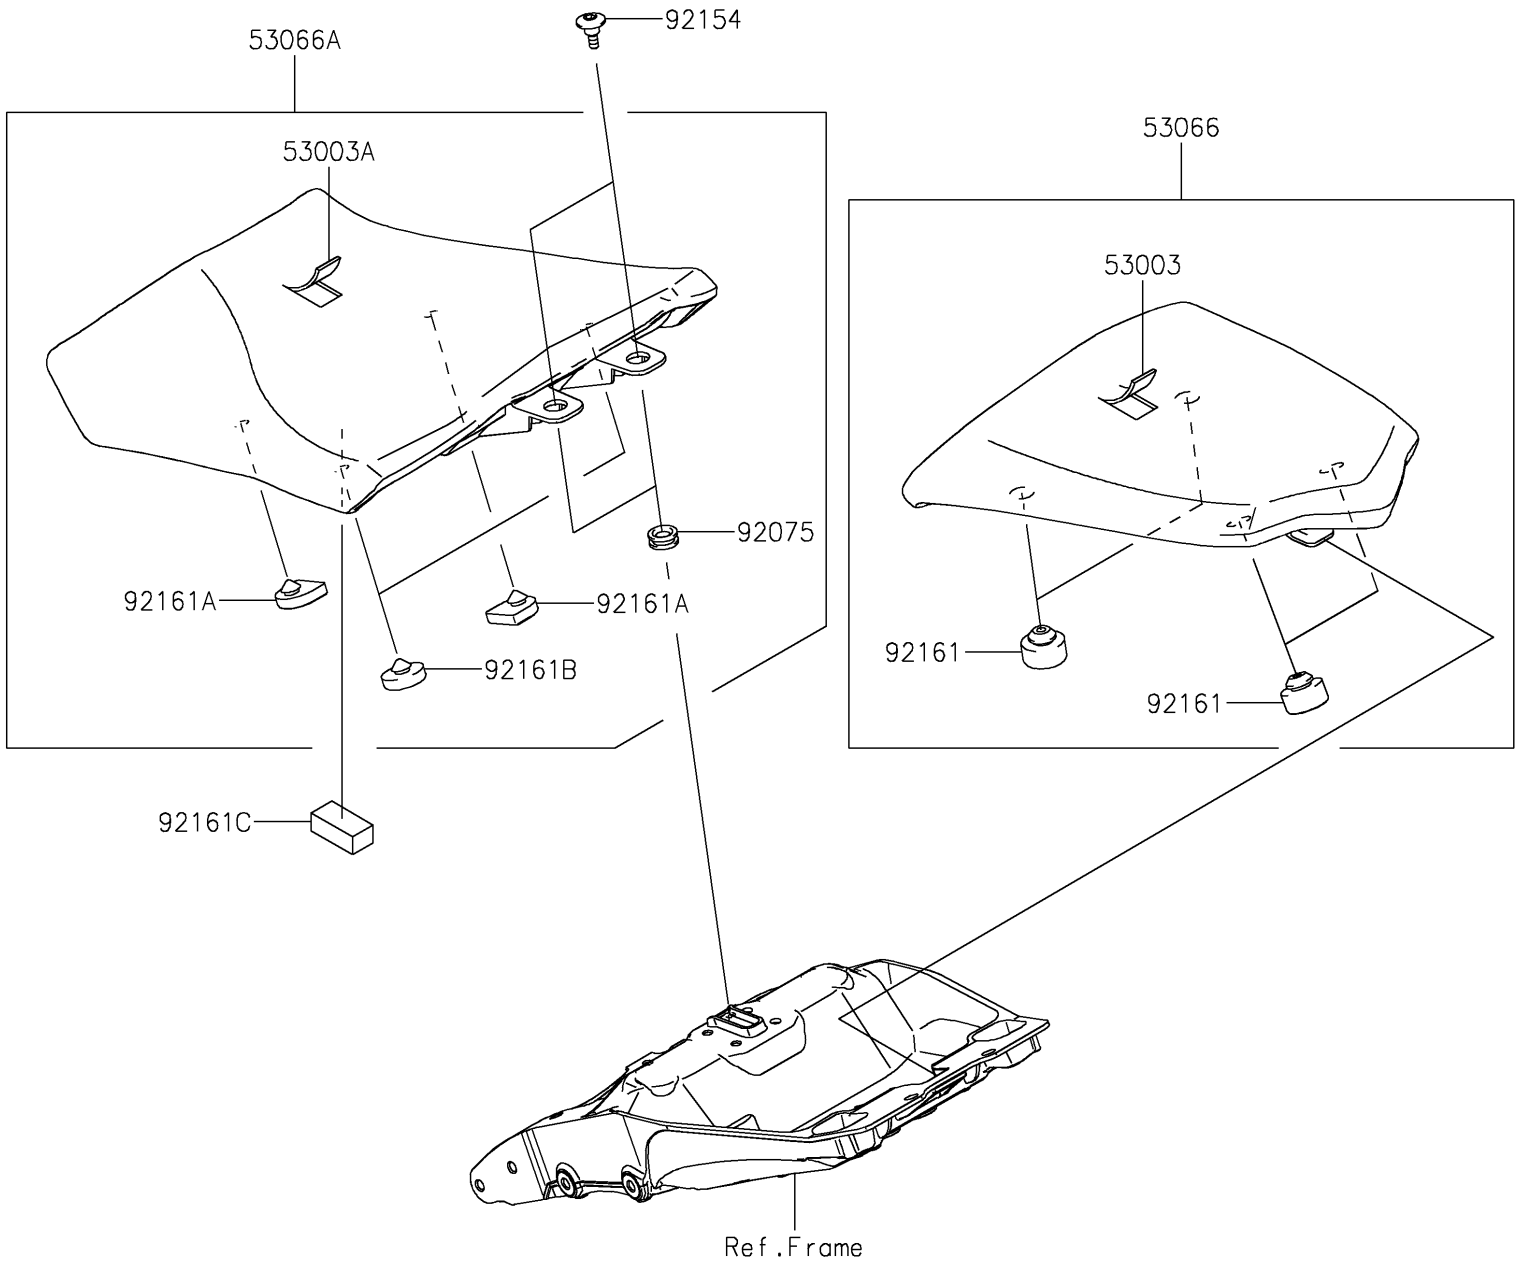

2020 NINJA® 1000SX PARTS DIAGRAM

Seat

F2510

2020 NINJA® 1000SX PARTS LIST

Seat

ITEM NAME	PART NUMBER	QUANTITY
LEATHER,RR SEAT,BLACK (Ref # 53003)	53003-0435-MA	1
LEATHER,FR SEAT,BLACK (Ref # 53003A)	53003-0506-MA	1
SEAT-ASSY,RR,BLACK (Ref # 53066)	53066-0537-MA	1
SEAT-ASSY,FR,BLACK (Ref # 53066A)	53066-0642-MA	1
DAMPER (Ref # 92075)	92075-1634	2
BOLT (Ref # 92154)	92154-2328	2
DAMPER,RR SEAT (Ref # 92161)	92161-0930	4
DAMPER,FR SEAT,FR (Ref # 92161A)	92161-0954	2
DAMPER,FR SEAT,RR (Ref # 92161B)	92161-0955	2
DAMPER,20X40X15 (Ref # 92161C)	92161-1608	1