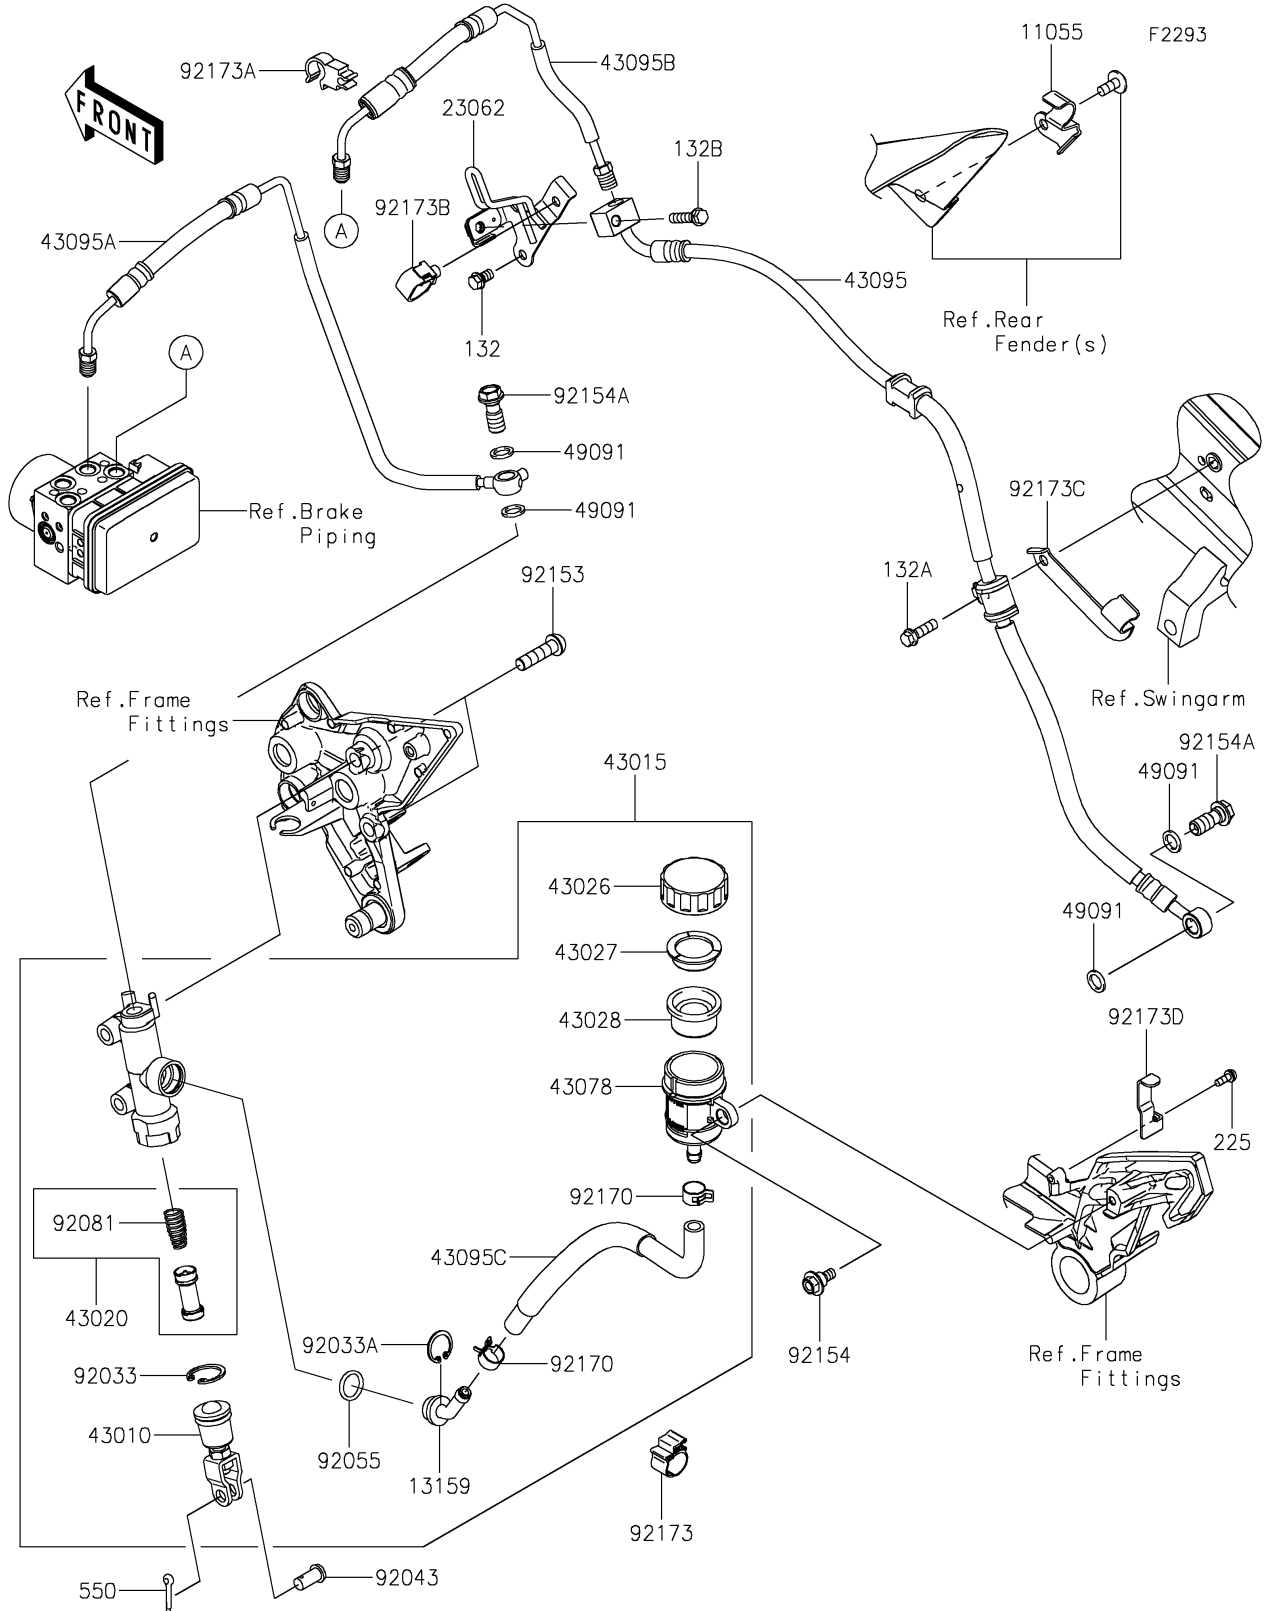

2020 NINJA® 1000SX PARTS DIAGRAM

Rear Master Cylinder

2020 NINJA® 1000SX PARTS LIST

Rear Master Cylinder

ITEM NAME	PART NUMBER	QUANTITY
BRACKET (Ref # 11055)	11055-1785	1
CONNECTOR (Ref # 13159)	13159-0008	1
BOLT-FLANGED-SMALL,6X10 (Ref # 132)	132BA0610	1
BOLT-FLANGED-SMALL,6X20 (Ref # 132A)	132BA0620	1
BOLT-FLANGED-SMALL,6X25 (Ref # 132B)	132BA0625	1
SCREW-PAN-WSP-CROS,4X12 (Ref # 225)	225AB0412	1
BRACKET-COMP (Ref # 23062)	23062-1299	1
ROD-ASSY-BRAKE (Ref # 43010)	43010-1062	1
CYLINDER-ASSY-MASTER,RR (Ref # 43015)	43015-0596	1
PISTON-COMP-BRAKE (Ref # 43020)	43020-1057	1
CAP-BRAKE (Ref # 43026)	43026-0009	1
PLATE-DIAPHRAGM (Ref # 43027)	43027-1053	1
DIAPHRAGM (Ref # 43028)	43028-1065	1
RESERVOIR (Ref # 43078)	43078-0060	1
HOSE-BRAKE,RR (Ref # 43095)	43095-0510	1
HOSE-BRAKE,HU-RR M/C (Ref # 43095A)	43095-0785	1
HOSE-BRAKE,HU-RR CALIPER (Ref # 43095B)	43095-0786	1
HOSE-BRAKE,RR M/C (Ref # 43095C)	43095-0811	1
WASHER-SEAL,10.1X14.5X1.5 (Ref # 49091)	49091-0001	4
PIN-COTTER,2.0X15 (Ref # 550)	550AA2015	1
RING-SNAP,20.9X24.6X1.2 (Ref # 92033)	92033-0079	1
RING-SNAP,20.5MM (Ref # 92033A)	92033-1186	1
PIN (Ref # 92043)	92043-0904	1
RING-O,14.8X2.4 (Ref # 92055)	92055-0741	1
SPRING,MASTER CYLINDER (Ref # 92081)	92081-1737	1
BOLT,SOCKET,8X30 (Ref # 92153)	92153-0393	2
BOLT,FLANGED,6X16 (Ref # 92154)	92154-0385	1
BOLT,BANJO,10X23 (Ref # 92154A)	92154-1712	2
CLAMP,HOSE (Ref # 92170)	92170-1091	2

2020 NINJA® 1000SX PARTS LIST

Rear Master Cylinder

ITEM NAME	PART NUMBER	QUANTITY
CLAMP,CLIP (Ref # 92173)	92173-0127	1
CLAMP (Ref # 92173A)	92173-0170	1
CLAMP,HOLDER CLIP (Ref # 92173B)	92173-0868	1
CLAMP (Ref # 92173C)	92173-1248	1
CLAMP (Ref # 92173D)	92173-1694	1