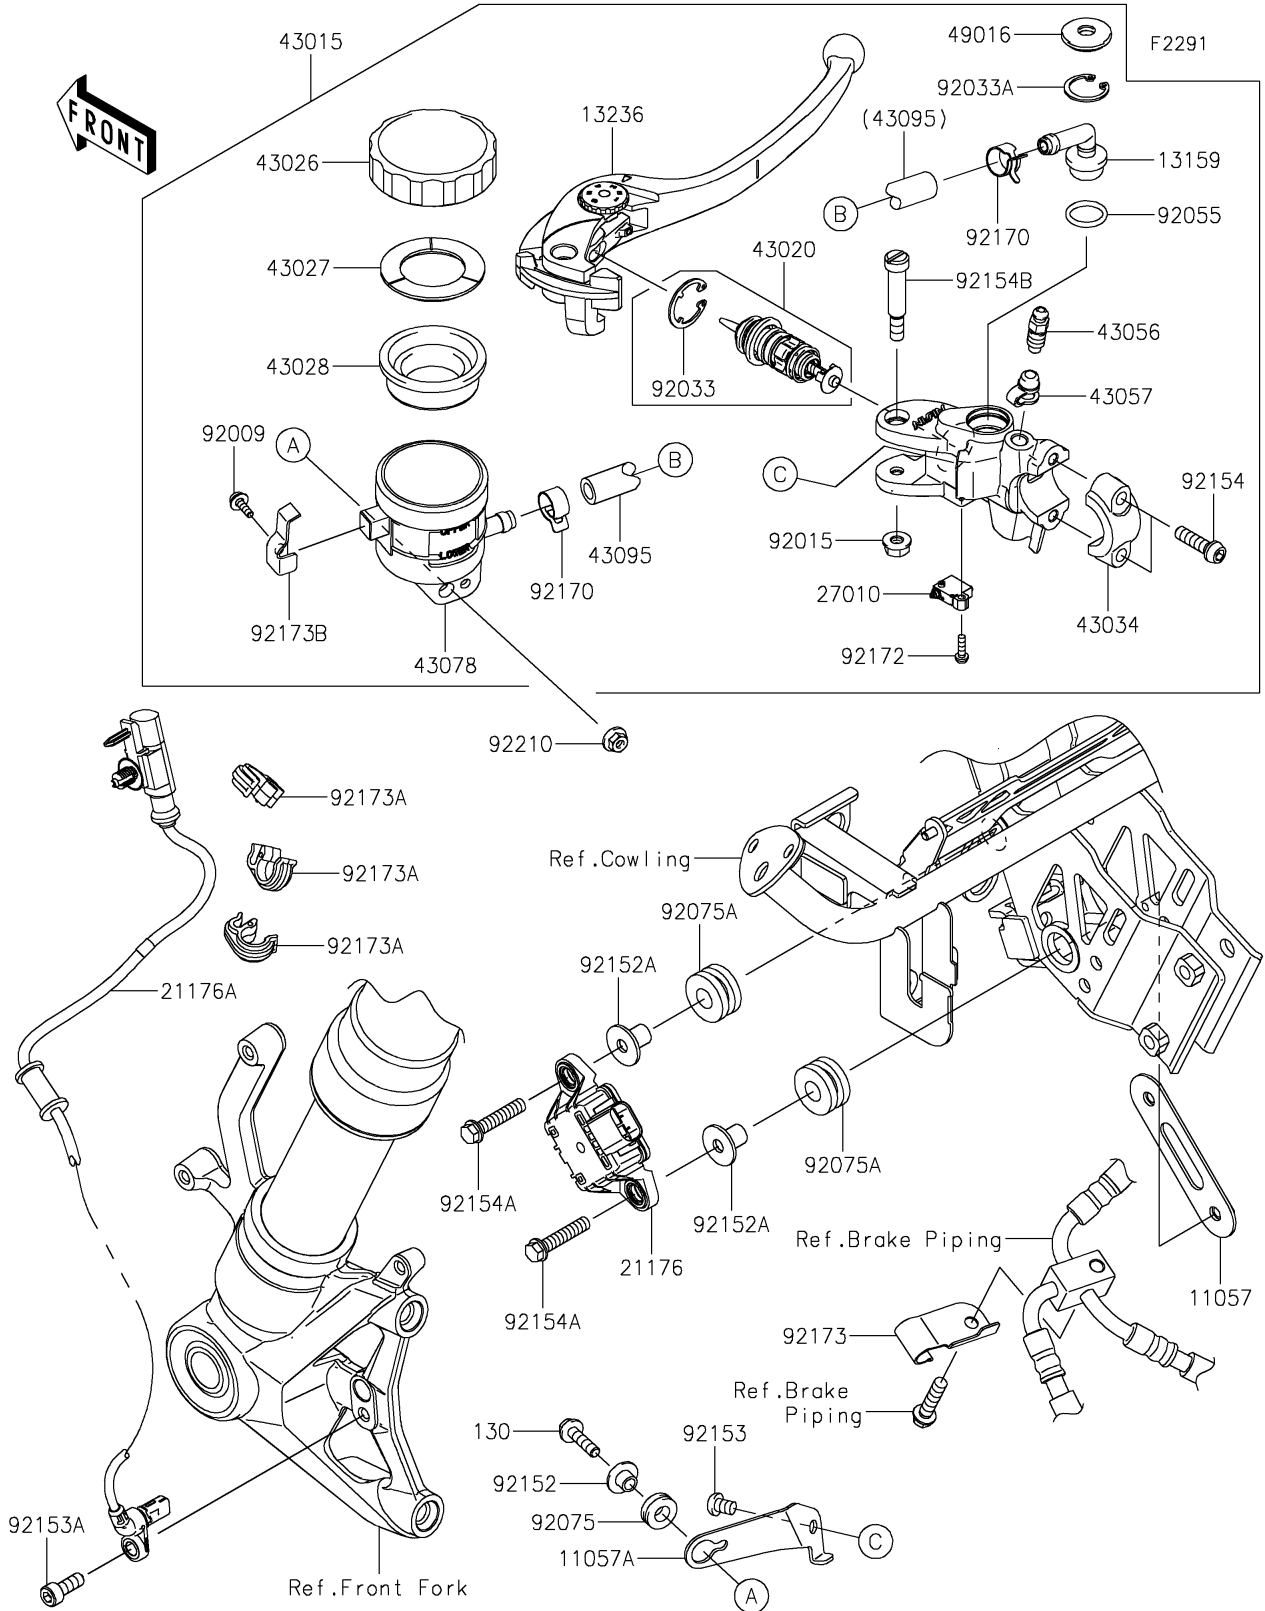

2020 NINJA® 1000SX PARTS DIAGRAM

Front Master Cylinder

2020 NINJA® 1000SX PARTS LIST

Front Master Cylinder

ITEM NAME	PART NUMBER	QUANTITY
BRACKET,SENSOR (Ref # 11057)	11057-0381	1
BRACKET,RESERVOIR (Ref # 11057A)	11057-0642	1
BOLT-FLANGED,5X20 (Ref # 130)	130BB0520	1
CONNECTOR (Ref # 13159)	13159-1061	1
LEVER-COMP,FRONT BRAKE (Ref # 13236)	13236-0824	1
SENSOR,INERTIAL (Ref # 21176)	21176-0878	1
SENSOR,WHEEL SPEED (Ref # 21176A)	21176-0923	1
SWITCH,BRAKE (Ref # 27010)	27010-0915	1
CYLINDER-ASSY-MASTER,FR (Ref # 43015)	43015-0764	1
PISTON-COMP-BRAKE (Ref # 43020)	43020-0010	1
CAP-BRAKE (Ref # 43026)	43026-1051	1
PLATE-DIAPHRAGM (Ref # 43027)	43027-1051	1
DIAPHRAGM,MASTER CYLINDER (Ref # 43028)	43028-1057	1
HOLDER-BRAKE,MASTER CYLINDER (Ref # 43034)	43034-0056	1
BREATHER-BRAKE (Ref # 43056)	43056-1056	1
CAP-BREATHER (Ref # 43057)	43057-1001	1
RESERVOIR (Ref # 43078)	43078-0591	1
HOSE-BRAKE,FR MASTER CYLINDER (Ref # 43095)	43095-0366	1
COVER-SEAL (Ref # 49016)	49016-1147	1
SCREW (Ref # 92009)	92009-1570	1
NUT,FLANGED,6MM,BLACK (Ref # 92015)	92015-1233	1
RING-SNAP (Ref # 92033)	92033-0034	1
RING-SNAP,20.5MM (Ref # 92033A)	92033-1186	1
RING-O,14.8X2.4 (Ref # 92055)	92055-0741	1
DAMPER (Ref # 92075)	92075-161	1
DAMPER,10X24X12 (Ref # 92075A)	92075-1690	2
COLLAR (Ref # 92152)	92152-0017	1
COLLAR,6.3X9.5X14.1 (Ref # 92152A)	92152-1847	2
BOLT,6X8 (Ref # 92153)	92153-0578	1

2020 NINJA® 1000SX PARTS LIST

Front Master Cylinder

ITEM NAME	PART NUMBER	QUANTITY
BOLT,SOCKET,6X16 (Ref # 92153A)	92153-1344	1
BOLT,SOCKET,6X22 (Ref # 92154)	92154-1724	2
BOLT,FLANGED,6X30 (Ref # 92154A)	92154-1857	2
BOLT,LEVER (Ref # 92154B)	92154-1912	1
CLAMP,HOSE (Ref # 92170)	92170-1091	2
SCREW (Ref # 92172)	92172-1243	1
CLAMP (Ref # 92173)	92173-0086	1
CLAMP,HOSE&SENSOR LINE (Ref # 92173A)	92173-1613	3
CLAMP (Ref # 92173B)	92173-1790	1
NUT,FLANGED,5MM (Ref # 92210)	92210-0007	1