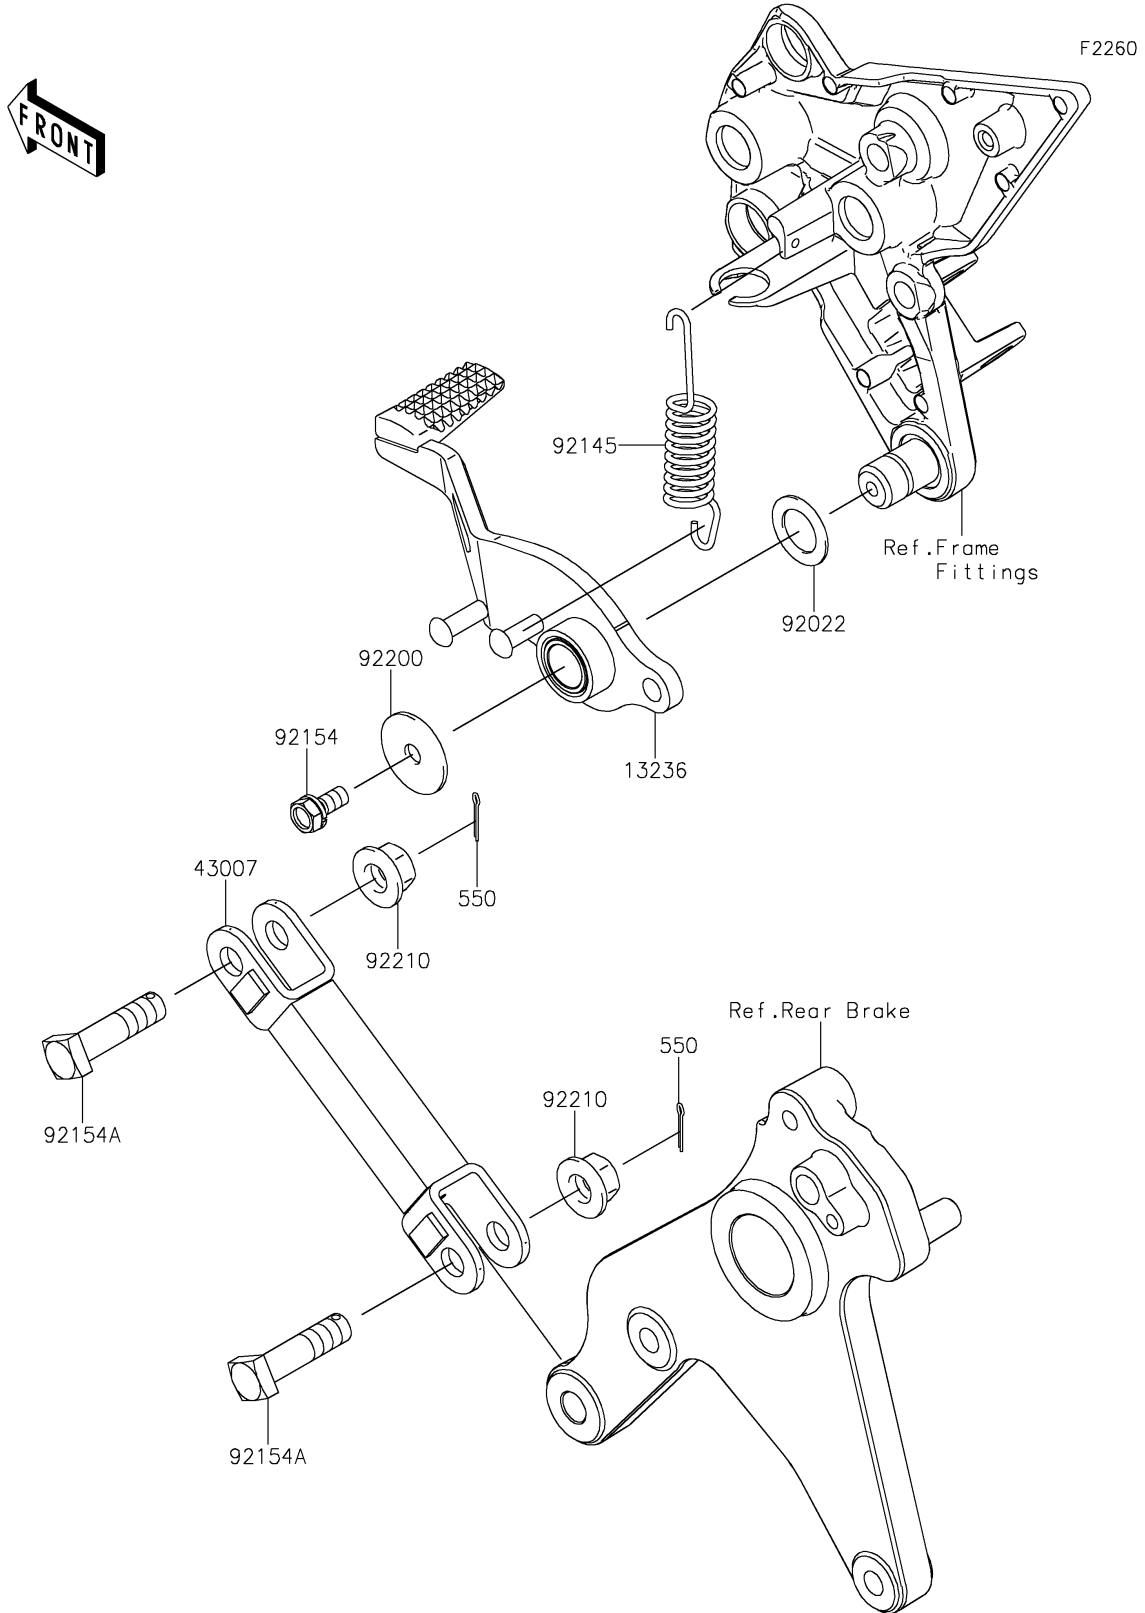

2020 NINJA® 1000SX PARTS DIAGRAM

Brake Pedal/Torque Link

2020 NINJA® 1000SX PARTS LIST

Brake Pedal/Torque Link

ITEM NAME	PART NUMBER	QUANTITY
LEVER-COMP (Ref # 13236)	13236-0741	1
ROD-TORQUE,F.S.BLACK (Ref # 43007)	43007-0016-18R	1
PIN-COTTER,2.0X15 (Ref # 550)	550AA2015	2
WASHER,15.3X24X1 (Ref # 92022)	92022-326	1
SPRING,2.0X70 (Ref # 92145)	92145-1753	1
BOLT,UPSET-WS,6X14 (Ref # 92154)	92154-0293	1
BOLT,10X39.5 (Ref # 92154A)	92154-2327	2
WASHER,7X28X1.6 (Ref # 92200)	92200-0279	1
NUT,FLANGED,10MM (Ref # 92210)	92210-1522	2