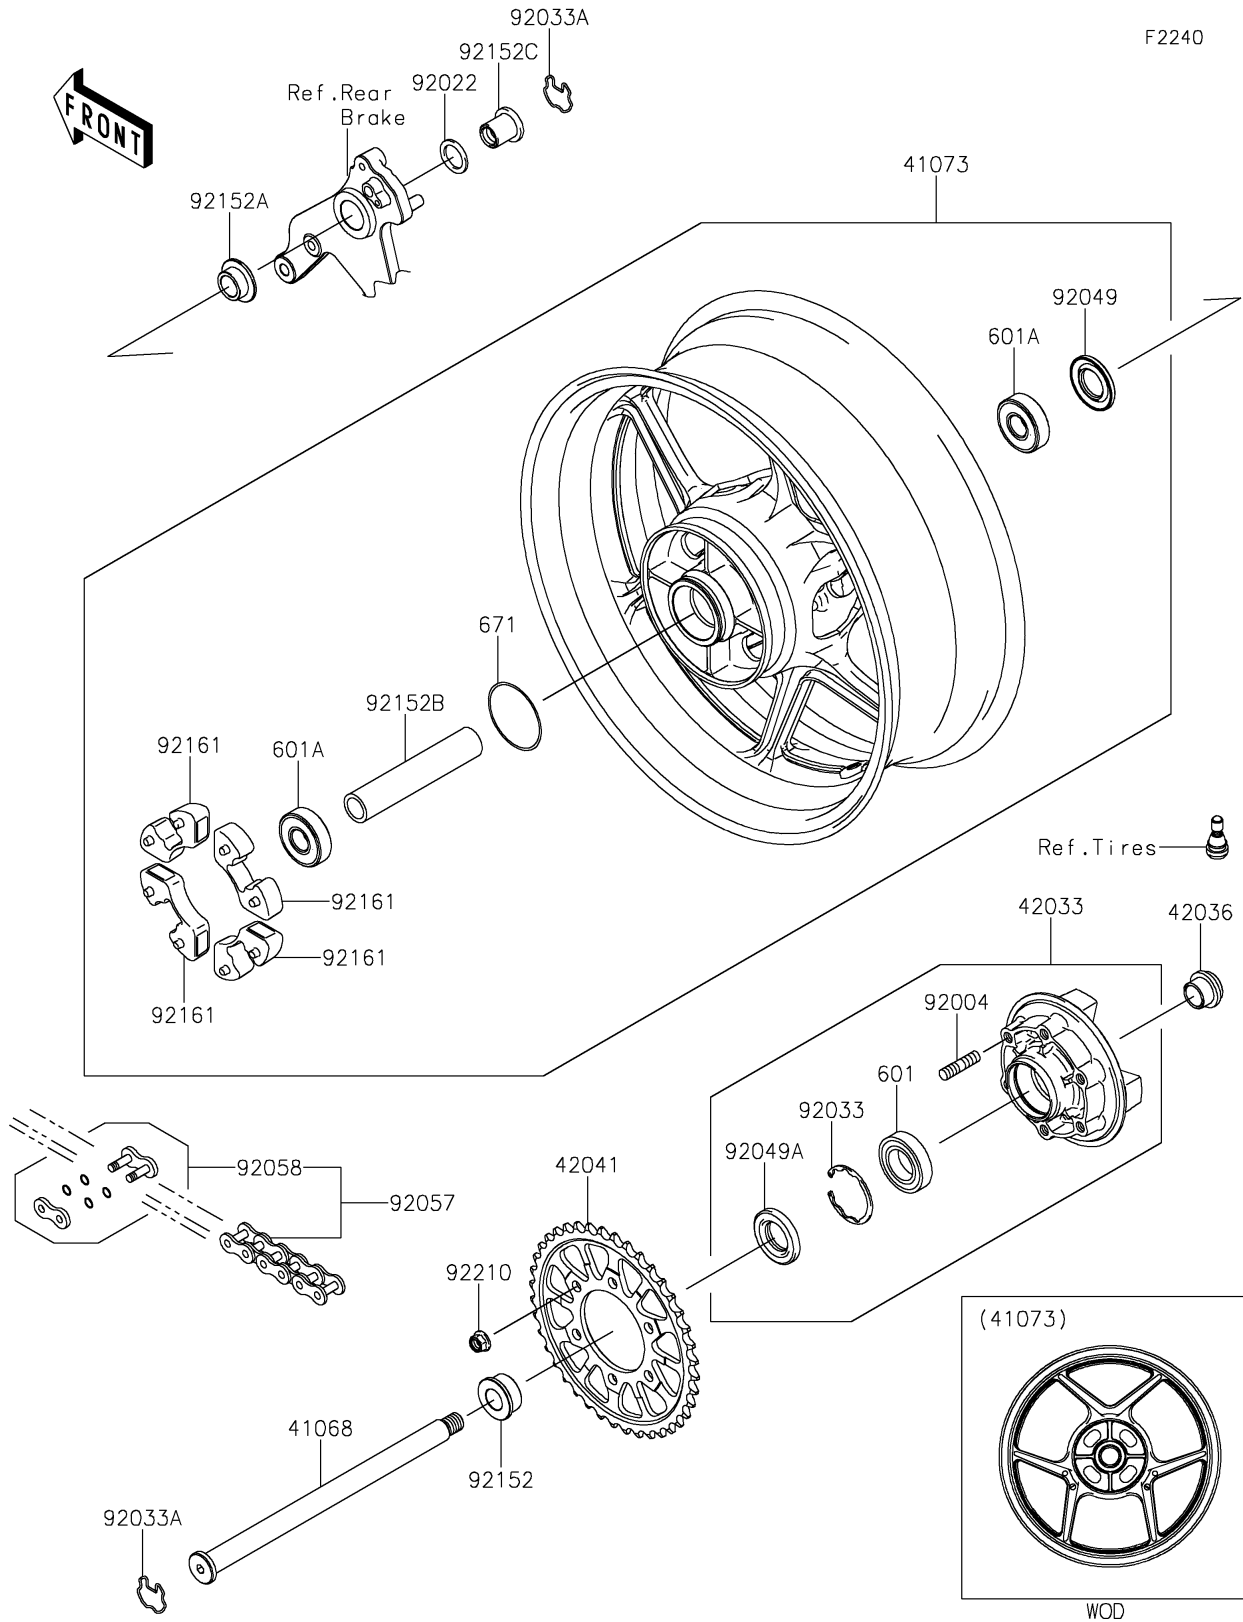

2020 NINJA® 1000SX PARTS DIAGRAM

Rear Wheel/Chain

2020 NINJA® 1000SX PARTS LIST

Rear Wheel/Chain

ITEM NAME	PART NUMBER	QUANTITY
AXLE,RR (Ref # 41068)	41068-0622	1
WHEEL-ASSY,RR,G.BLACK (Ref # 41073)	41073-0725-18F	1
COUPLING-ASSY,RR HUB (Ref # 42033)	42033-0028	1
SLEEVE,RR HUB,L=23 (Ref # 42036)	42036-1251	1
SPROCKET-HUB,41T (Ref # 42041)	42041-0095	1
BEARING-BALL (Ref # 601)	601B6205UU	1
BEARING-BALL,#6304UUC3 (Ref # 601A)	601B6304UU	2
O RING,60MM (Ref # 671)	671B2560	1
STUD,10X19 (Ref # 92004)	92004-0028	6
WASHER,23X32X2.3 (Ref # 92022)	92022-1618	1
RING-SNAP,52MM (Ref # 92033)	92033-1043	1
RING-SNAP,RR AXLE (Ref # 92033A)	92033-1156	2
SEAL-OIL,27X52X5 (Ref # 92049)	92049-0723	1
SEAL-OIL (Ref # 92049A)	92049-1287	1
CHAIN,DRIVE,EK525ZX2-112L (Ref # 92057)	92057-0787	1
JOINT-CHAIN (Ref # 92058)	92058-0066	1
COLLAR,RR AXLE,LH,L=18 (Ref # 92152)	92152-0118	1
COLLAR,RR AXLE,RH,20X28X14.5 (Ref # 92152A)	92152-0876	1
COLLAR,RR HUB,20.2X28X144.5 (Ref # 92152B)	92152-0892	1
COLLAR,16X23X28 (Ref # 92152C)	92152-2279	1
DAMPER,SHOCK,RR HUB (Ref # 92161)	92161-0342	4
NUT,LOCK,FLANGED,10MM (Ref # 92210)	92210-0276	6