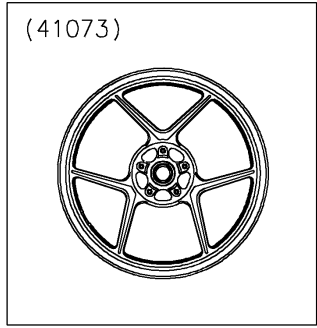

2020 NINJA® 1000SX PARTS DIAGRAM

Front Wheel

F2230

(41073)

WOD

41073

92152A

41068

92045

92049

92045

92152

92049

92152A

Ref. Tires

2020 NINJA® 1000SX PARTS LIST

Front Wheel

ITEM NAME	PART NUMBER	QUANTITY
AXLE,FR,20X209 (Ref # 41068)	41068-0616	1
WHEEL-ASSY,FR,G.BLACK (Ref # 41073)	41073-0724-18F	1
BEARING-BALL,20X42X12 (Ref # 92045)	92045-0820	2
SEAL-OIL,BJN30427-C3 (Ref # 92049)	92049-1057	2
COLLAR,FR HUB,L=115 (Ref # 92152)	92152-0087	1
COLLAR,20X30X13 (Ref # 92152A)	92152-1739	2