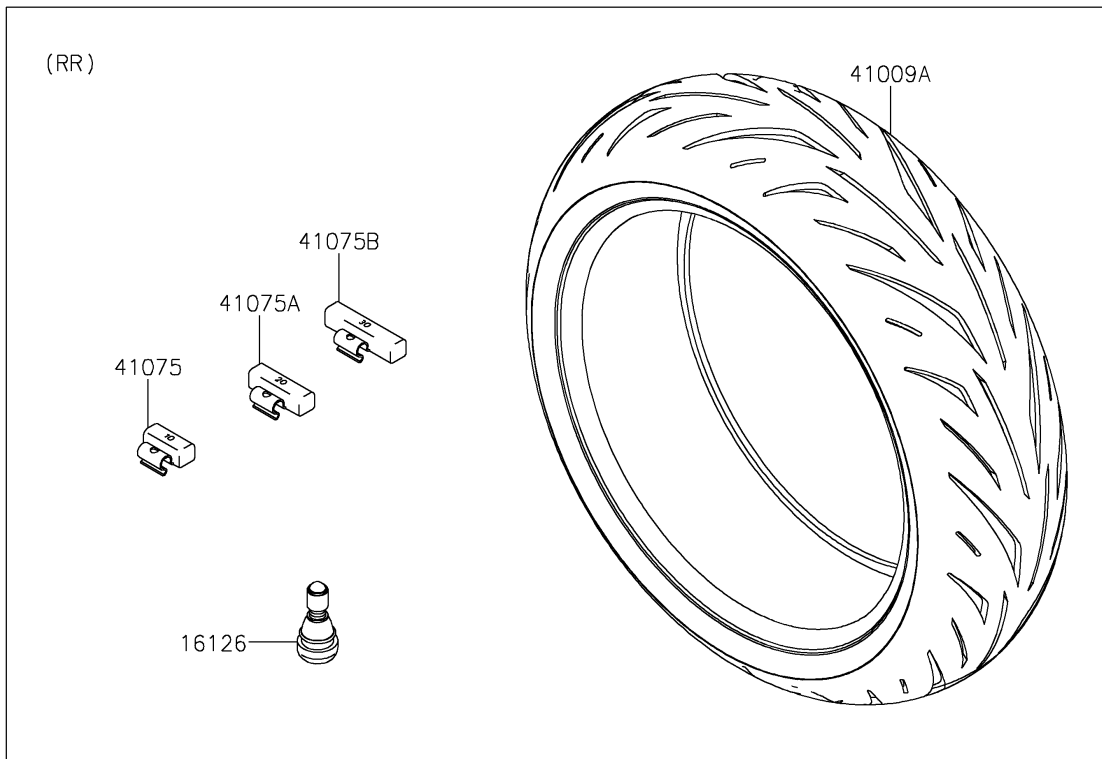

2020 NINJA® 1000SX PARTS DIAGRAM

Tires

F2210

2020 NINJA® 1000SX PARTS LIST

Tires

| ITEM NAME | PART NUMBER | QUANTITY |
|---|-------------|----------|
| VALVE,TIRE (Ref # 16126) | 16126-1140 | 2 |
| TIRE,FR,120/70ZR17(58W),S22F (Ref # 41009) | 41009-0839 | 1 |
| TIRE,RR,190/50ZR17(73W),S22R (Ref # 41009A) | 41009-0840 | 1 |
| BALANCER-WHEEL,10G,SILVER (Ref # 41075) | 41075-0007 | AR |
| BALANCER-WHEEL,20G,SILVER (Ref # 41075A) | 41075-0008 | AR |
| BALANCER-WHEEL,30G,SILVER (Ref # 41075B) | 41075-0009 | AR |