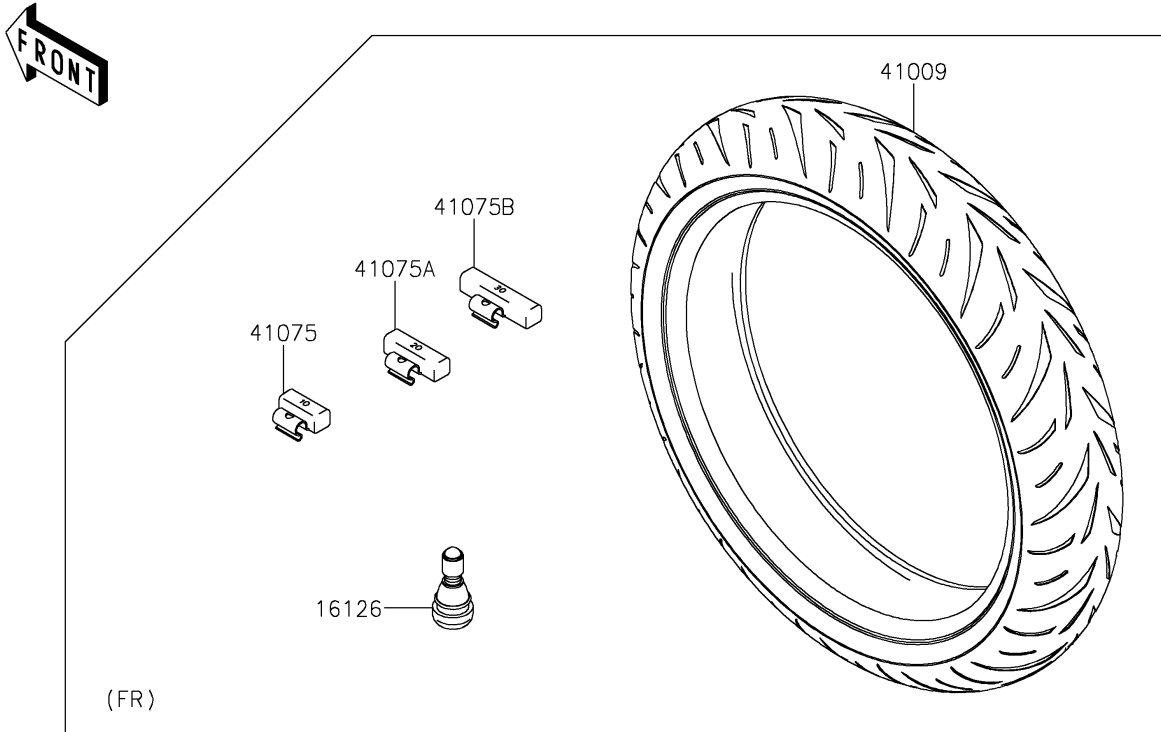

2020 NINJA® 1000SX PARTS DIAGRAM

Tires

F2210

2020 NINJA® 1000SX PARTS LIST

Tires

| ITEM NAME | PART NUMBER | QUANTITY |
|---|-------------|----------|
| VALVE,TIRE (Ref # 16126) | 16126-1140 | 2 |
| TIRE,FR,120/70ZR17(58W),S22F (Ref # 41009) | 41009-0839 | 1 |
| TIRE,RR,190/50ZR17(73W),S22R (Ref # 41009A) | 41009-0840 | 1 |
| BALANCER-WHEEL,10G,SILVER (Ref # 41075) | 41075-0007 | AR |
| BALANCER-WHEEL,20G,SILVER (Ref # 41075A) | 41075-0008 | AR |
| BALANCER-WHEEL,30G,SILVER (Ref # 41075B) | 41075-0009 | AR |