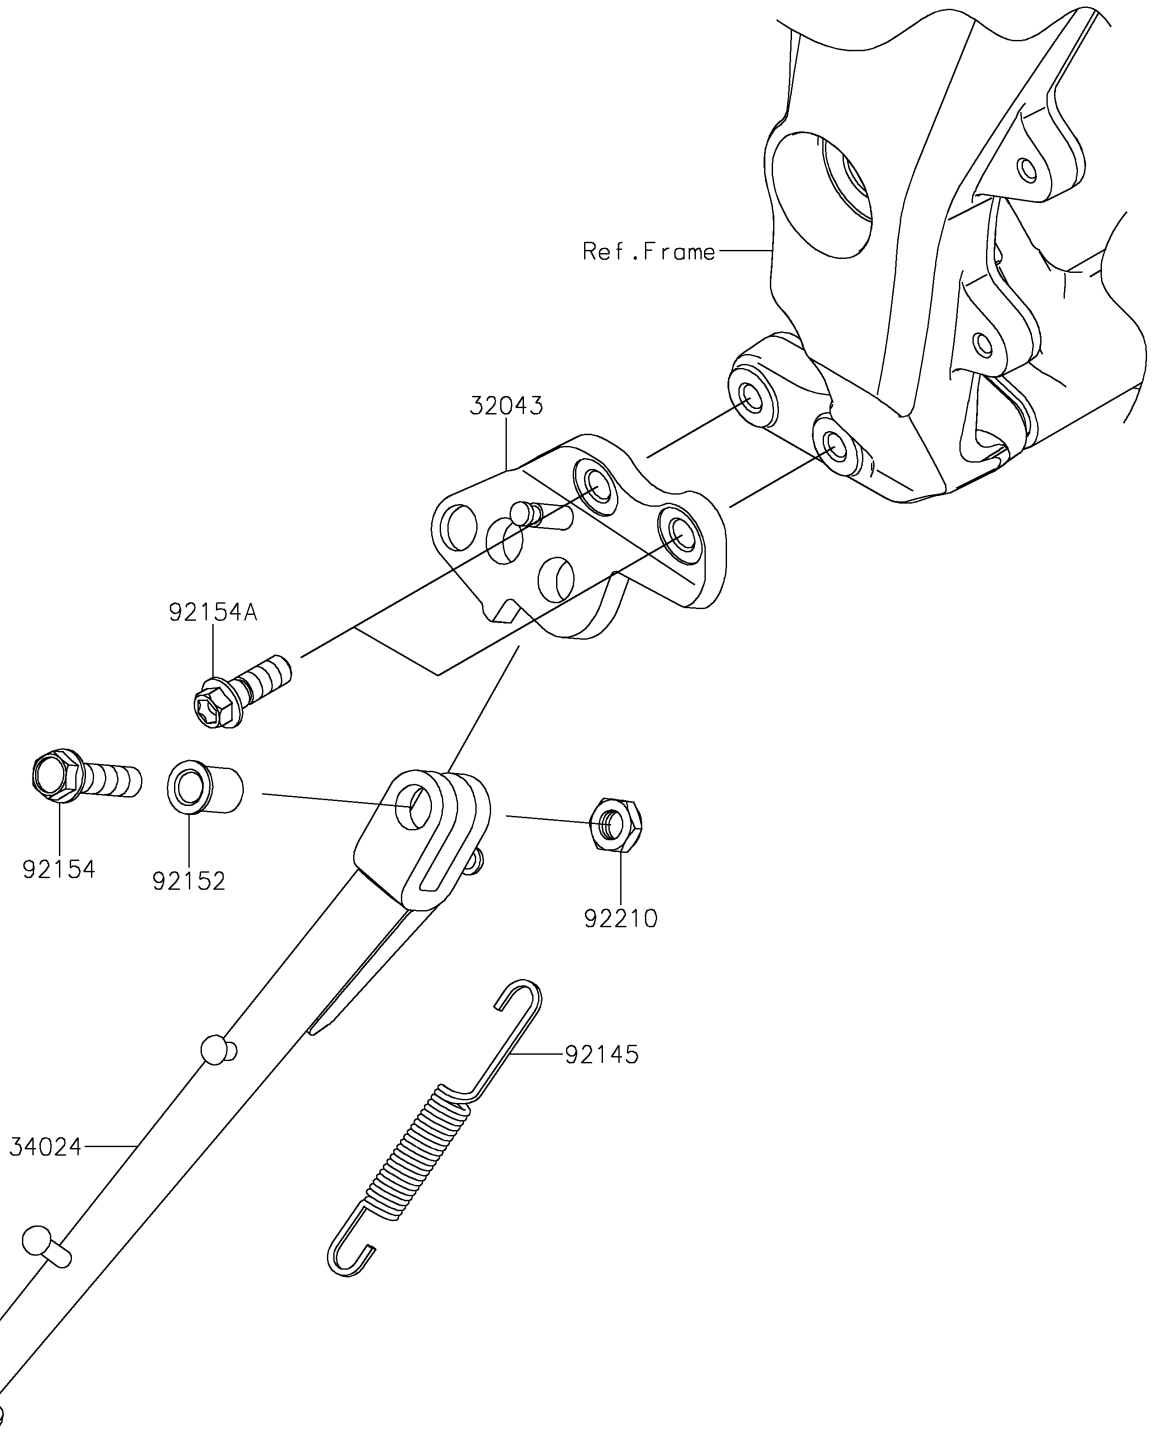

2020 NINJA[®] 1000SX PARTS DIAGRAM

Stand(s)

F2190

2020 NINJA® 1000SX PARTS LIST

Stand(s)

ITEM NAME	PART NUMBER	QUANTITY
BRACKET-STAND,F.S.BLACK (Ref # 32043)	32043-0661-18R	1
STAND-SIDE,F.S.BLACK (Ref # 34024)	34024-0123-18R	1
SPRING,SIDE STAND (Ref # 92145)	92145-0562	1
COLLAR,10.2X15X20.1 (Ref # 92152)	92152-1828	1
BOLT,FLANGED,10X37 (Ref # 92154)	92154-2330	1
BOLT,FLANGED,10X28 (Ref # 92154A)	92154-4148	2
NUT,LOCK,10MM (Ref # 92210)	92210-0784	1