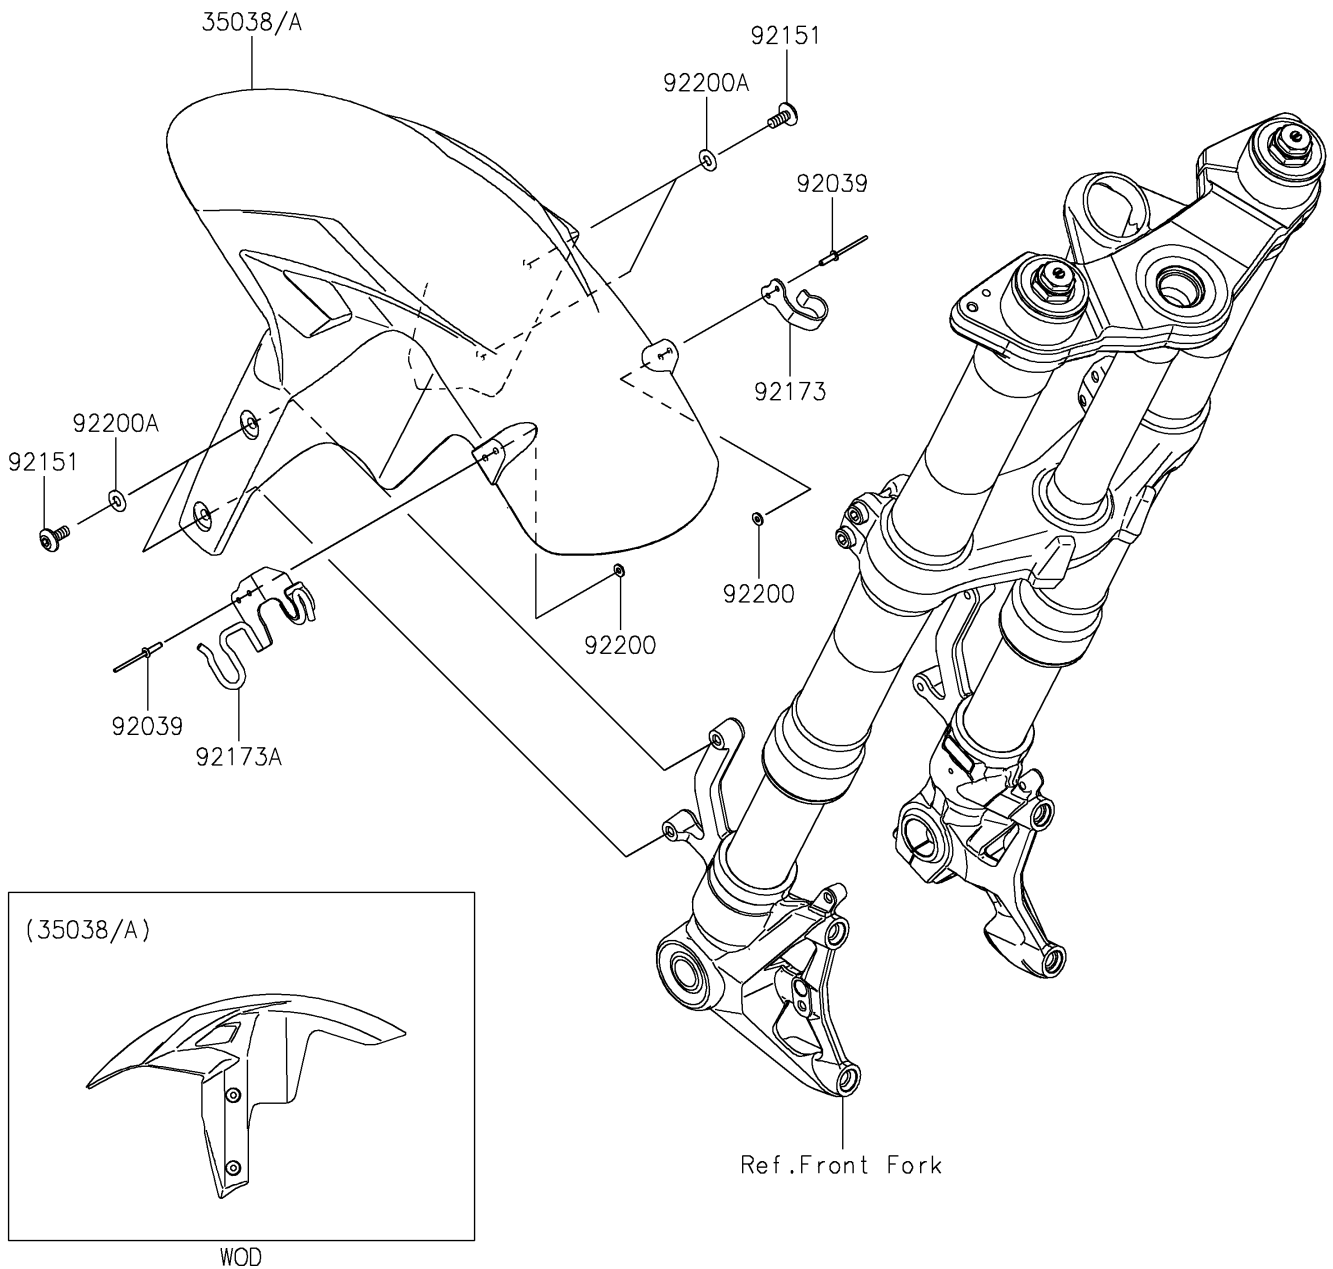

2020 NINJA® 1000SX PARTS DIAGRAM

Front Fender(s)

F2171

2020 NINJA® 1000SX PARTS LIST

Front Fender(s)

ITEM NAME	PART NUMBER	QUANTITY
FENDER-FRONT,E.B.GREEN (Ref # 35038A)	35038-0009-60R	1
RIVET (Ref # 92039)	92039-1231	4
BOLT,SOCKET,6X14 (Ref # 92151)	92151-1654	4
CLAMP,FENDER,RH (Ref # 92173)	92173-1097	1
CLAMP,FENDER,LH (Ref # 92173A)	92173-2169	1
WASHER,3.5X8X1 (Ref # 92200)	92200-1251	4
WASHER,6.5X14X1 (Ref # 92200A)	92200-1388	4