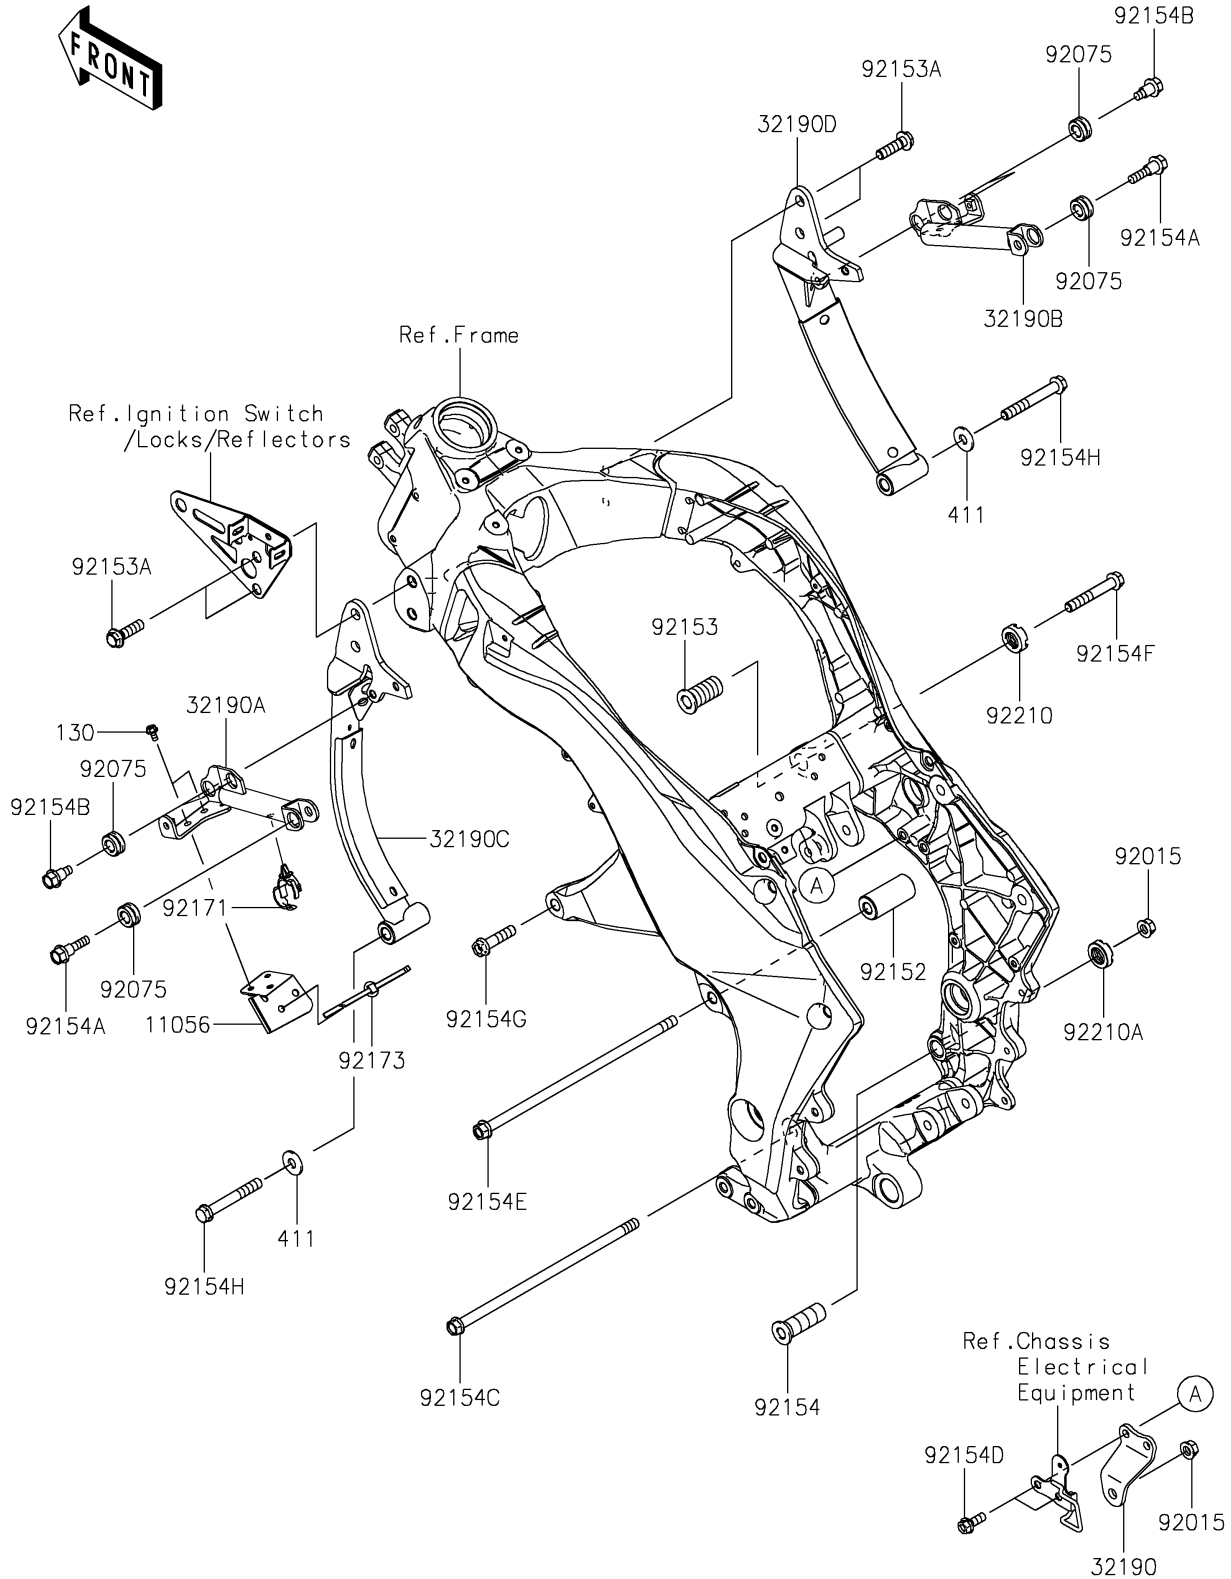

# 2020 NINJA® 1000SX PARTS DIAGRAM

## Engine Mount

F2122

## 2020 NINJA® 1000SX PARTS LIST

### Engine Mount

ITEM NAME	PART NUMBER	QUANTITY
BRACKET,HEAT SHIELD,LH (Ref # 11056)	11056-3781	1
BOLT-FLANGED,5X10 (Ref # 130)	130BB0510	2
BRACKET-ENGINE,CR CASE UPP,BLK (Ref # 32190)	32190-0458-18R	1
BRACKET-ENGINE,LH (Ref # 32190A)	32190-0582	1
BRACKET-ENGINE,RH (Ref # 32190B)	32190-0583	1
BRACKET-ENGINE,LH,F.S.BLACK (Ref # 32190C)	32190-0648-18R	1
BRACKET-ENGINE,RH,F.S.BLACK (Ref # 32190D)	32190-0649-18R	1
WASHER-PLAIN,10MM,BLACK (Ref # 411)	411AB1000	2
NUT,FLANGED,10MM (Ref # 92015)	92015-1180	2
DAMPER (Ref # 92075)	92075-1898	6
COLLAR,11X26X56.5 (Ref # 92152)	92152-0853	1
BOLT,SOCKET,20X43 (Ref # 92153)	92153-0488	1
BOLT,FLANGED,10X35 (Ref # 92153A)	92153-0802	4
BOLT,ENGINE MOUNT,18X53.5 (Ref # 92154)	92154-0267	1
BOLT,FLANGED,8X35 (Ref # 92154A)	92154-0742	2
BOLT,FLANGED,8X20 (Ref # 92154B)	92154-0749	4
BOLT,FLANGED,10X255 (Ref # 92154C)	92154-0827	1
BOLT,FLANGED,8X20 (Ref # 92154D)	92154-1852	2
BOLT,FLANGED,10X270 (Ref # 92154E)	92154-2309	1
BOLT,FLANGED,10X65 (Ref # 92154F)	92154-2310	1
BOLT,FLANGED,10X40 (Ref # 92154G)	92154-2311	1
BOLT,FLANGED,10X75 (Ref # 92154H)	92154-2312	2
CLAMP,20MM DIA. (Ref # 92171)	92171-0069	1
CLAMP (Ref # 92173)	92173-0742	1
NUT,20MM (Ref # 92210)	92210-0591	1
NUT,CASTLE,18MM (Ref # 92210A)	92210-1517	1