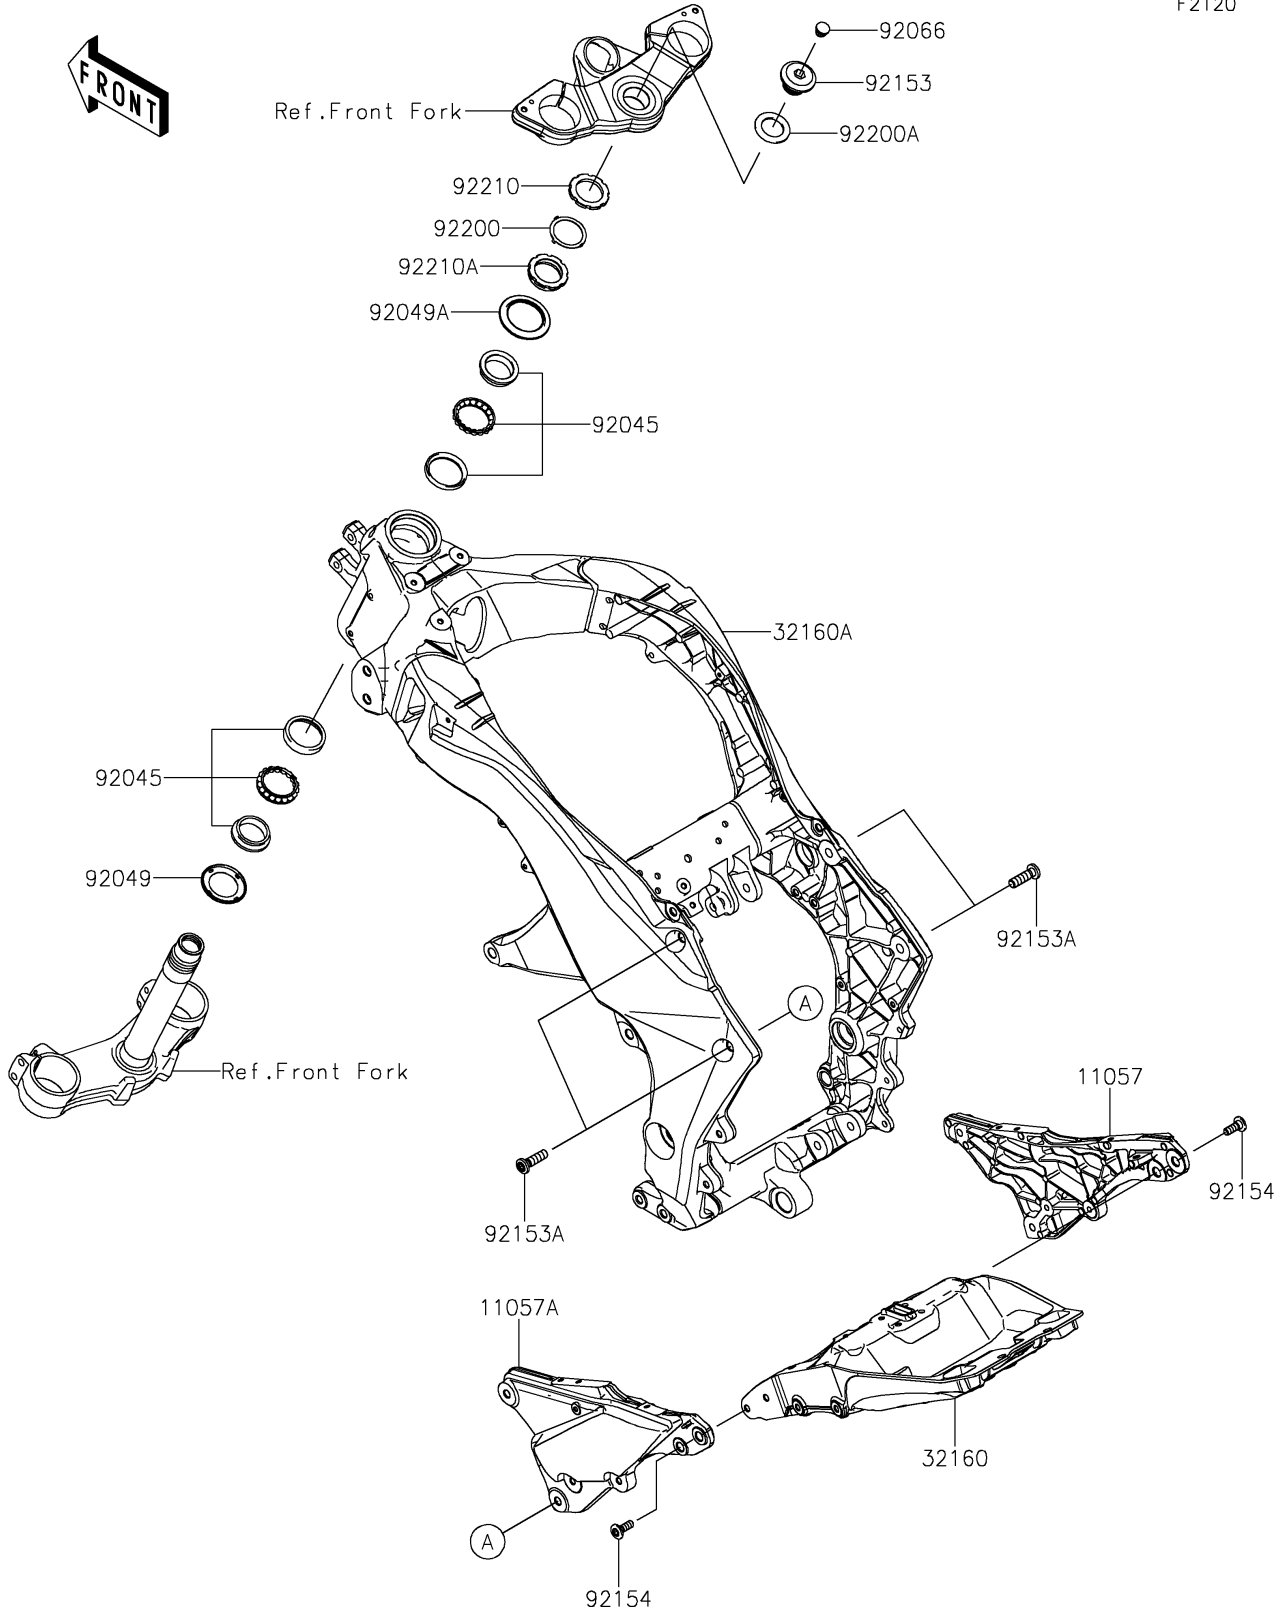

2020 NINJA® 1000SX PARTS DIAGRAM

Frame

F2120

2020 NINJA® 1000SX PARTS LIST

Frame

ITEM NAME	PART NUMBER	QUANTITY
BRACKET,RR,RH,F.S.BLACK (Ref # 11057)	11057-0807-18R	1
BRACKET,RR,LH,F.S.BLACK (Ref # 11057A)	11057-2955-18R	1
FRAME-COMP,RR (Ref # 32160)	32160-1864	1
FRAME-COMP,MAIN,F.S.BLACK (Ref # 32160A)	32160-1874-18R	1
BEARING-BALL,SF07A17PX1V1 (Ref # 92045)	92045-1384	2
SEAL-OIL,DS35X55X4 (Ref # 92049)	92049-0022	1
SEAL-OIL,43X55.5X8.6 (Ref # 92049A)	92049-0742	1
PLUG (Ref # 92066)	92066-0071	1
BOLT,26MM (Ref # 92153)	92153-0474	1
BOLT,SOCKET,10X35 (Ref # 92153A)	92153-1442	4
BOLT,SOCKET,8X23 (Ref # 92154)	92154-0379	4
WASHER (Ref # 92200)	92200-0036	1
WASHER,27X42X2.3 (Ref # 92200A)	92200-0081	1
NUT,35MM (Ref # 92210)	92210-0095	1
NUT,35MM (Ref # 92210A)	92210-0823	1