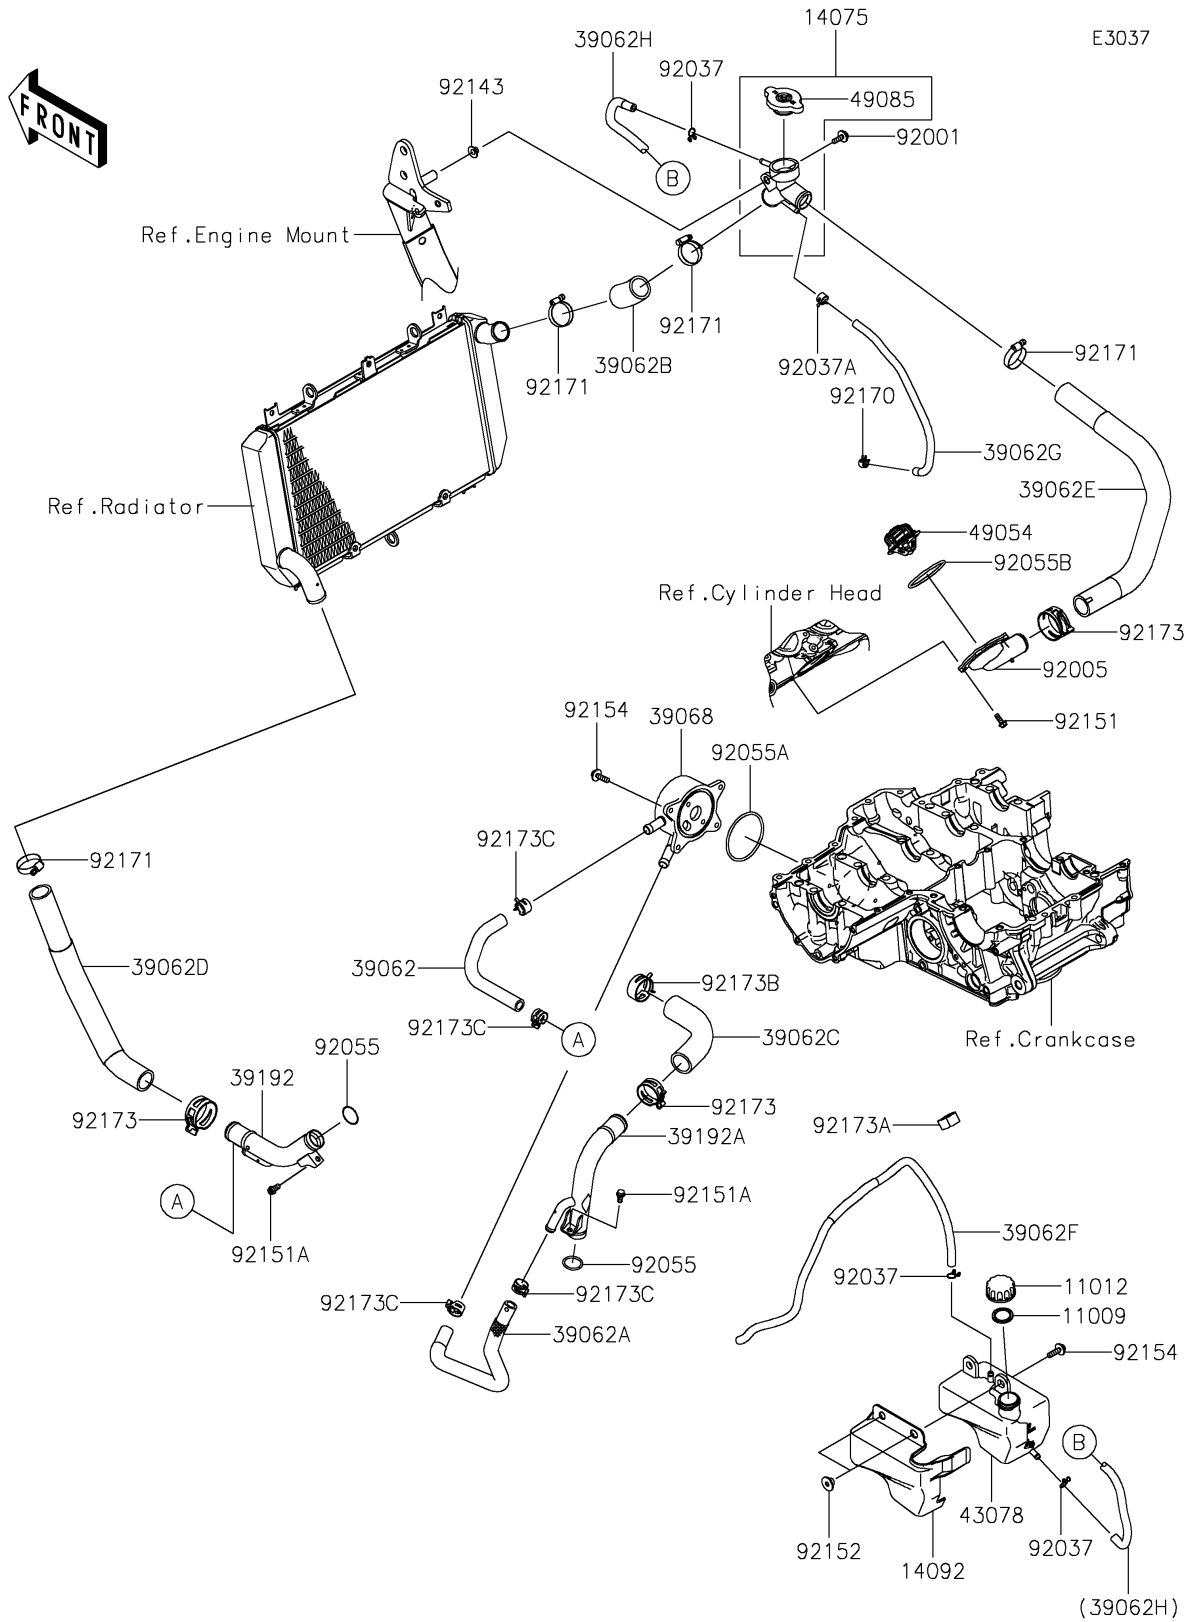

2020 NINJA® 1000SX PARTS DIAGRAM

Water Pipe

2020 NINJA® 1000SX PARTS LIST

Water Pipe

ITEM NAME	PART NUMBER	QUANTITY
GASKET,RESERVOIR TANK CAP (Ref # 11009)	11009-1145	1
CAP (Ref # 11012)	11012-1084	1
CAP-ASSY (Ref # 14075)	14075-0028	1
COVER,RESERVOIR (Ref # 14092)	14092-1098	1
HOSE-COOLING,PIPE-OIL COOLER (Ref # 39062)	39062-0308	1
HOSE-COOLING,PIPE-OIL COOLER (Ref # 39062A)	39062-0309	1
HOSE-COOLING,CAP-RAD. (Ref # 39062B)	39062-0727	1
HOSE-COOLING,PIPE-CYLINDER (Ref # 39062C)	39062-0757	1
HOSE-COOLING,RAD.-PIPE (Ref # 39062D)	39062-0768	1
HOSE-COOLING,HEAD-CAP (Ref # 39062E)	39062-0820	1
HOSE-COOLING,OVERFLOW (Ref # 39062F)	39062-0860	1
HOSE-COOLING,AIR BLEED (Ref # 39062G)	39062-0909	1
HOSE-COOLING,RETURN (Ref # 39062H)	39062-0920	1
COOLER-ASSY-OIL (Ref # 39068)	39068-0704	1
PIPE-WATER,RADIATOR-WATER PUMP (Ref # 39192)	39192-0619	1
PIPE-WATER,WATER PUMP-CYLINDER (Ref # 39192A)	39192-0620	1
RESERVOIR (Ref # 43078)	43078-0566	1
THERMOSTAT (Ref # 49054)	49054-0004	1
CAP-ASSY-PRESSURE (Ref # 49085)	49085-1066	1
BOLT,6X18 (Ref # 92001)	92001-1342	1
FITTING,THERMO CAP (Ref # 92005)	92005-0842	1
CLAMP,TUBE (Ref # 92037)	92037-147	3
CLAMP,TUBE (Ref # 92037A)	92037-1505	1
RING-O,20.8X2.4 (Ref # 92055)	92055-0114	2
RING-O,63.3MM (Ref # 92055A)	92055-0739	1
RING-O,53.5X2.6 (Ref # 92055B)	92055-0831	1
COLLAR (Ref # 92143)	92143-1057	1
BOLT,5X14 (Ref # 92151)	92151-1764	4
BOLT,6X12 (Ref # 92151A)	92151-1997	2

2020 NINJA® 1000SX PARTS LIST

Water Pipe

ITEM NAME	PART NUMBER	QUANTITY
COLLAR (Ref # 92152)	92152-1740	2
BOLT,FLANGED,6X22 (Ref # 92154)	92154-0403	6
CLAMP (Ref # 92170)	92170-1493	1
CLAMP (Ref # 92171)	92171-0179	4
CLAMP,34MM (Ref # 92173)	92173-1360	3
CLAMP,CLIP (Ref # 92173A)	92173-1385	1
CLAMP,35.5MM (Ref # 92173B)	92173-1432	1
CLAMP (Ref # 92173C)	92173-1552	4