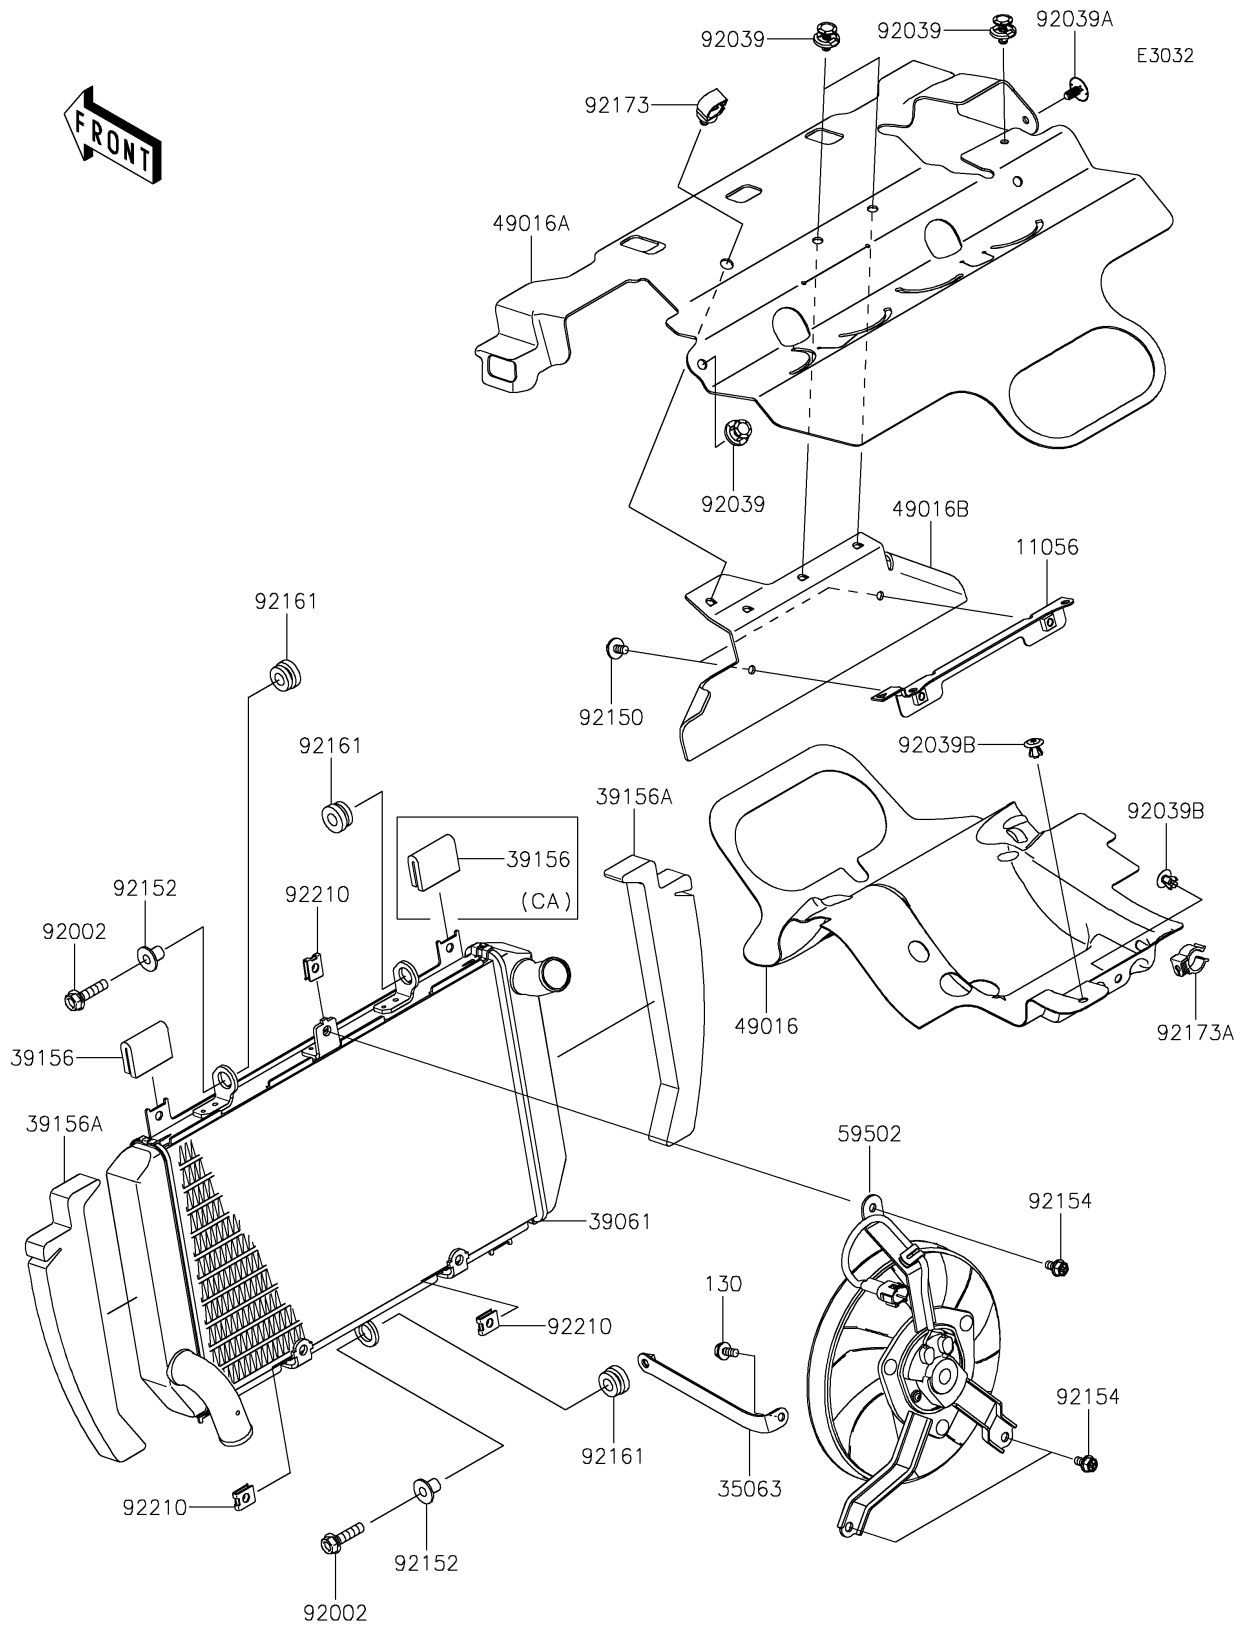

2020 NINJA® 1000SX PARTS DIAGRAM

Radiator

2020 NINJA® 1000SX PARTS LIST

Radiator

ITEM NAME	PART NUMBER	QUANTITY
BRACKET (Ref # 11056)	11056-0230	1
BOLT-FLANGED,6X16 (Ref # 130)	130CC0616	1
STAY (Ref # 35063)	35063-0761	1
RADIATOR-ASSY (Ref # 39061)	39061-0794	1
PAD (Ref # 39156)	39156-0292	1
PAD,RADIATOR (Ref # 39156A)	39156-2522	2
COVER-SEAL (Ref # 49016)	49016-0615	1
COVER-SEAL (Ref # 49016A)	49016-0687	1
COVER-SEAL (Ref # 49016B)	49016-0688	1
FAN-ASSY (Ref # 59502)	59502-0614	1
BOLT,FLANGED,6X25 (Ref # 92002)	92002-1086	2
RIVET,HOLE 8MM (Ref # 92039)	92039-0014	4
RIVET (Ref # 92039A)	92039-0027	1
RIVET (Ref # 92039B)	92039-0730	2
BOLT,6X12 (Ref # 92150)	92150-1891	2
COLLAR (Ref # 92152)	92152-0667	2
BOLT (Ref # 92154)	92154-1429	3
DAMPER (Ref # 92161)	92161-2139	3
CLAMP,12MM DIA. (Ref # 92173)	92173-0736	1
CLAMP (Ref # 92173A)	92173-1240	1
NUT (Ref # 92210)	92210-1323	3