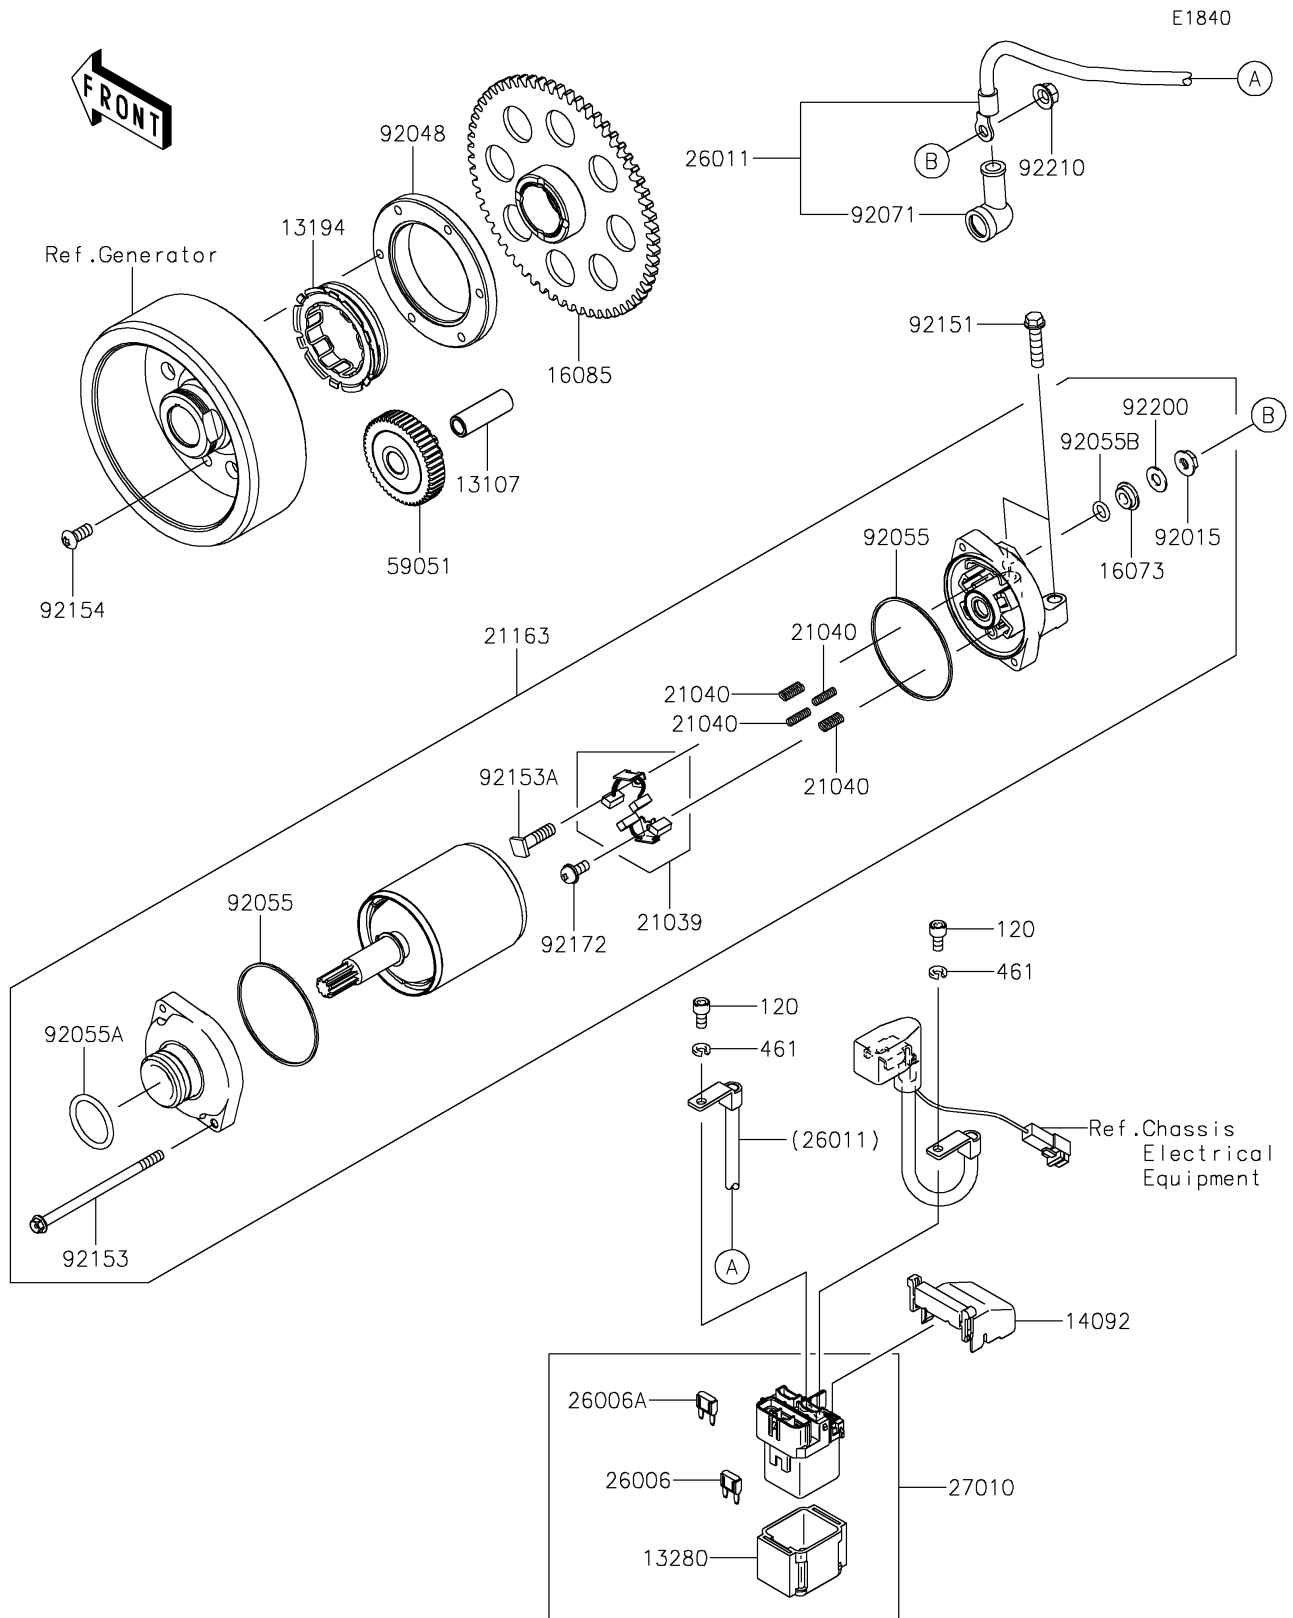

# 2020 NINJA® 1000SX PARTS DIAGRAM

## Starter Motor

## 2020 NINJA® 1000SX PARTS LIST

### Starter Motor

ITEM NAME	PART NUMBER	QUANTITY
BOLT-SOCKET,5X10 (Ref # 120)	120CB0510	2
SHAFT,IDLER GEAR (Ref # 13107)	13107-1377	1
CLUTCH-ONEWAY (Ref # 13194)	13194-1096	1
HOLDER,MAGNETIC SWITCH (Ref # 13280)	13280-0814	1
COVER (Ref # 14092)	14092-0109	1
INSULATOR (Ref # 16073)	16073-0053	1
GEAR,CLUTCH ONEWAY (Ref # 16085)	16085-0609	1
BRUSH,CARBON (Ref # 21039)	21039-0004	1
SPRING-BRUSH (Ref # 21040)	21040-0003	4
STARTER-ELECTRIC (Ref # 21163)	21163-0748	1
FUSE,MINI BLADE,15A,BLUE (Ref # 26006)	26006-0001	1
FUSE,MINI BLADE,30A,GREEN (Ref # 26006A)	26006-1080	1
WIRE-LEAD (Ref # 26011)	26011-0951	1
SWITCH (Ref # 27010)	27010-0770	1
WASHER-SPRING,5MM (Ref # 461)	461DB0500	2
GEAR-SPUR,IDLER (Ref # 59051)	59051-0762	1
NUT,STARTER MOTOR (Ref # 92015)	92015-1476	1
RACE (Ref # 92048)	92048-0018	1
RING-O (Ref # 92055)	92055-0136	2
RING-O (Ref # 92055A)	92055-1276	1
RING-O,4.5X2.0 (Ref # 92055B)	92055-1370	1
GROMMET (Ref # 92071)	92071-0024	1
BOLT,FLANGED-SMALL,6X25 (Ref # 92151)	92151-1930	2
BOLT (Ref # 92153)	92153-1850	2
BOLT (Ref # 92153A)	92153-1866	1
BOLT,TORX,6X14 (Ref # 92154)	92154-2448	6
SCREW (Ref # 92172)	92172-0334	1
WASHER (Ref # 92200)	92200-0386	1
NUT,6MM (Ref # 92210)	92210-0188	1