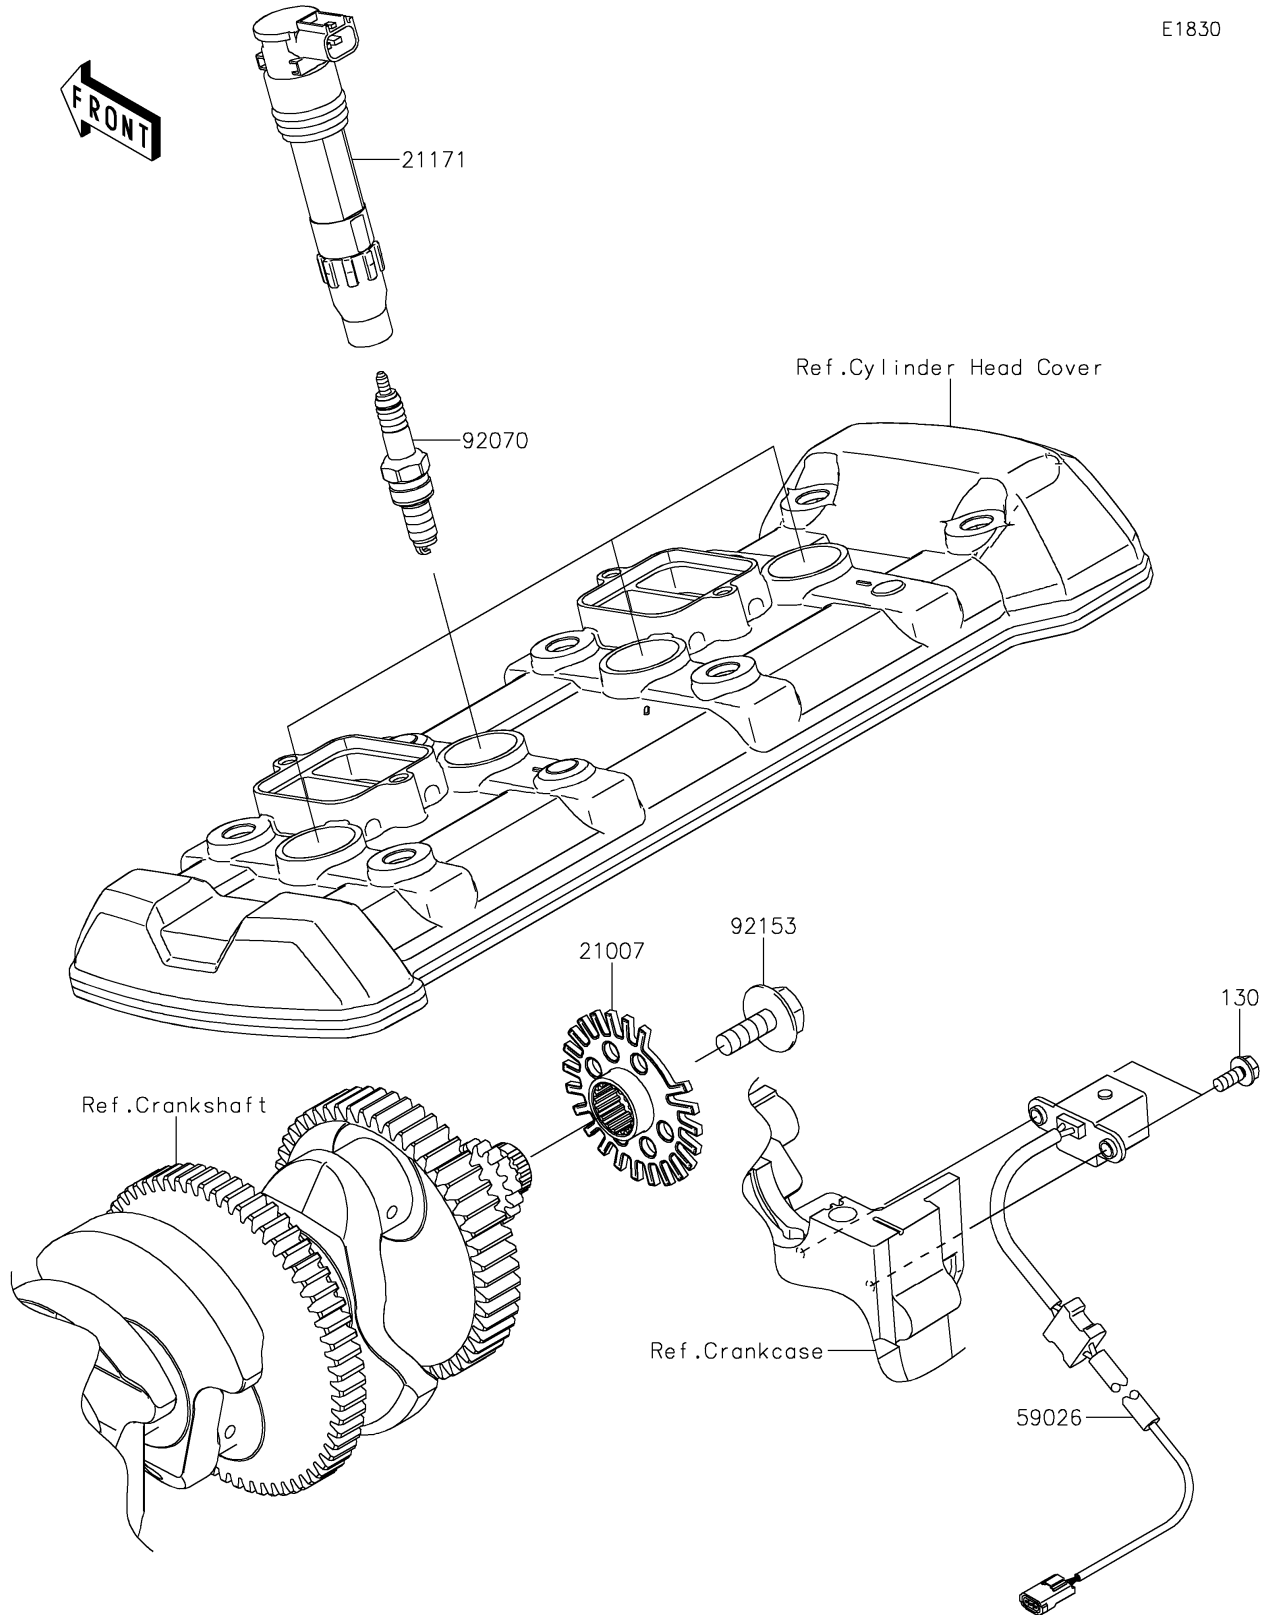

2020 NINJA® 1000SX PARTS DIAGRAM

Ignition System

E1830

2020 NINJA® 1000SX PARTS LIST

Ignition System

ITEM NAME	PART NUMBER	QUANTITY
BOLT-FLANGED,5X12 (Ref # 130)	130BA0512	2
ROTOR (Ref # 21007)	21007-0673	1
COIL-ASSY-IGNITION (Ref # 21171)	21171-0033	4
COIL-PULSING (Ref # 59026)	59026-0043	1
PLUG-SPARK,CR9EIA(NGK) (Ref # 92070)	92070-0014	4
BOLT,FLANGED,8X23 (Ref # 92153)	92153-0549	1