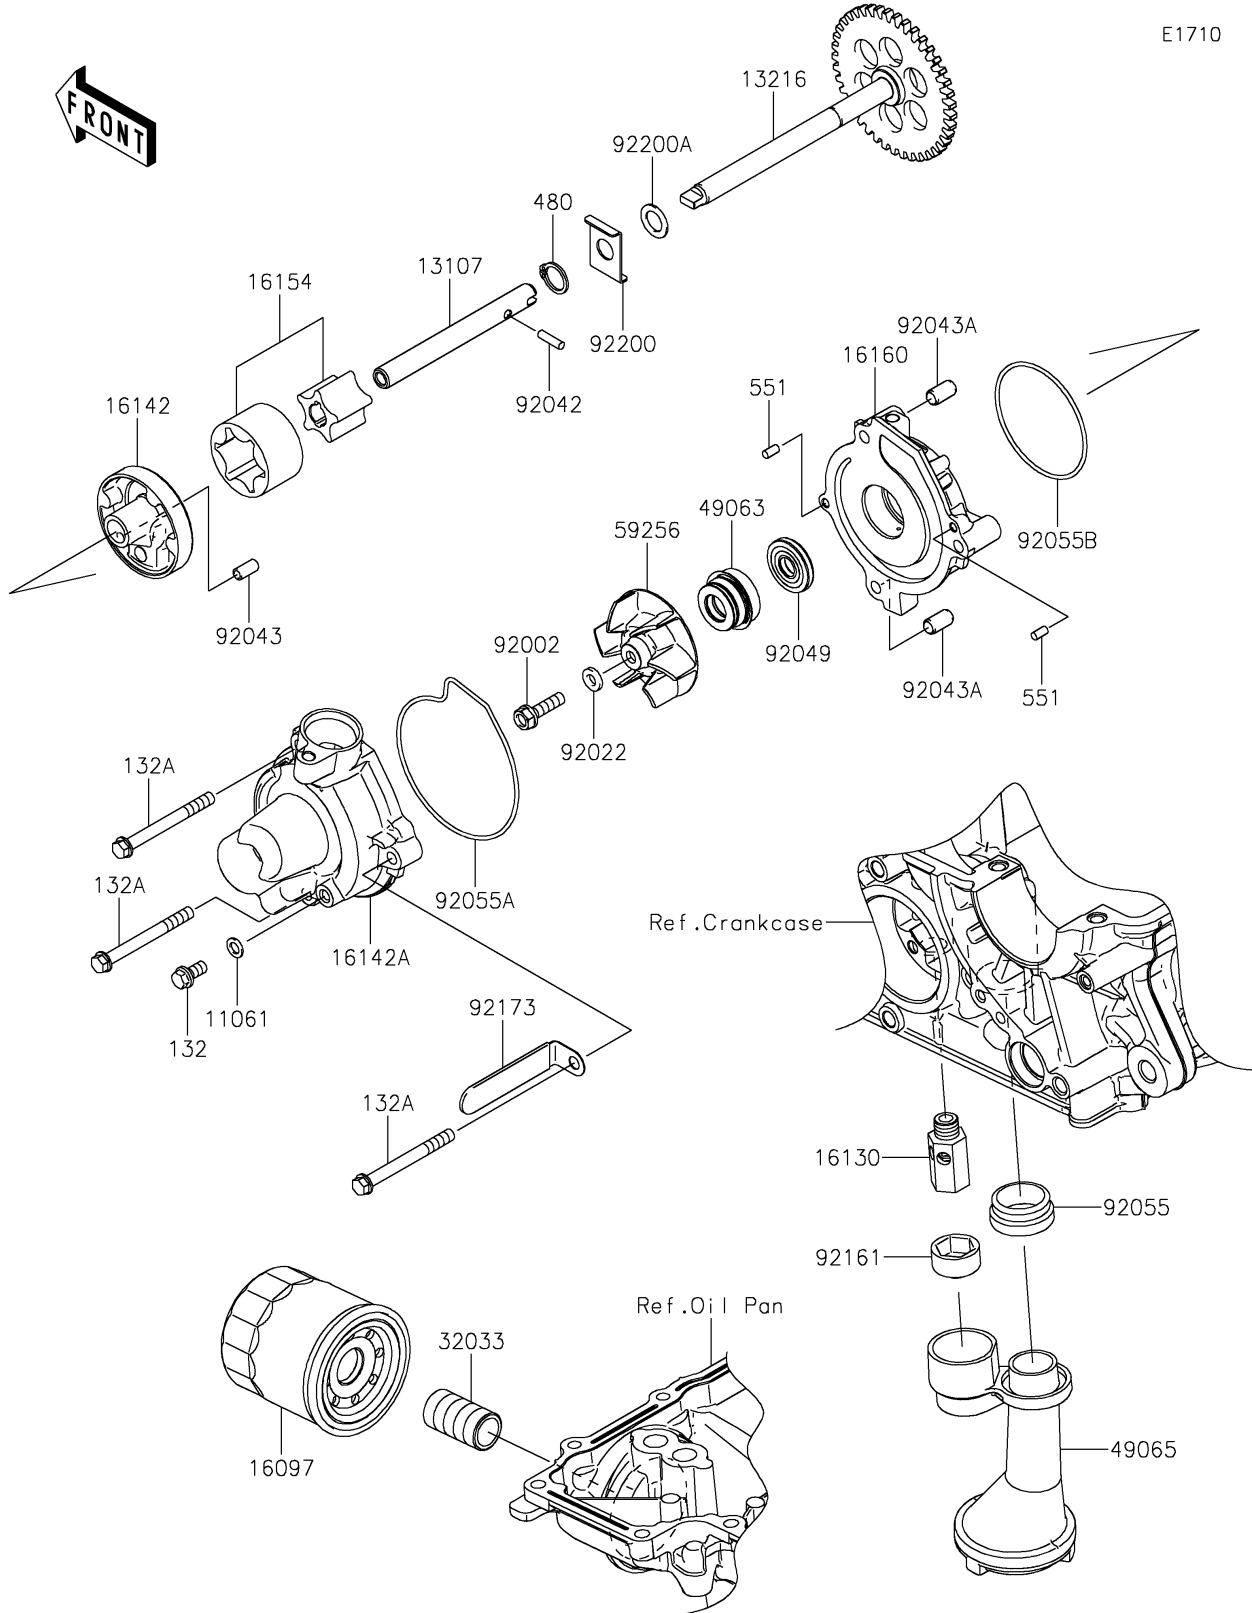

2020 NINJA® 1000SX PARTS DIAGRAM

Oil Pump/Oil Filter

E1710

2020 NINJA® 1000SX PARTS LIST

Oil Pump/Oil Filter

ITEM NAME	PART NUMBER	QUANTITY
GASKET (Ref # 11061)	11061-0107	1
SHAFT (Ref # 13107)	13107-0214	1
BOLT-FLANGED-SMALL,6X12 (Ref # 132)	132BA0612	1
GEAR-COMP,OIL PUMP,41T (Ref # 13216)	13216-0020	1
BOLT-FLANGED-SMALL,6X60 (Ref # 132A)	132BC0660	3
FILTER-ASSY-OIL (Ref # 16097)	16097-0008	1
VALVE-ASSY-RELIEF (Ref # 16130)	16130-1058	1
COVER-PUMP (Ref # 16142)	16142-0064	1
COVER-PUMP (Ref # 16142A)	16142-0747	1
ROTOR-PUMP (Ref # 16154)	16154-0057	1
BODY (Ref # 16160)	16160-0796	1
PIPE,OIL FILTER (Ref # 32033)	32033-1535	1
CIRCLIP-TYPE-C,11MM (Ref # 480)	480J1100	1
SEAL-MECHANICAL,WATER (Ref # 49063)	49063-1055	1
FILTER-OIL (Ref # 49065)	49065-0026	1
PIN-DOWEL,4X8 (Ref # 551)	551A0408	2
IMPELLER (Ref # 59256)	59256-0555	1
BOLT,6X22 (Ref # 92002)	92002-1154	1
WASHER,6.1X12X1 (Ref # 92022)	92022-077	1
PIN,DOWEL,4X13.8 (Ref # 92042)	92042-030	1
PIN,4.2X6X12 (Ref # 92043)	92043-1262	1
PIN,6.2X8X14 (Ref # 92043A)	92043-1263	2
SEAL-OIL (Ref # 92049)	92049-0798	1
RING-O,OIL FILTER (Ref # 92055)	92055-1503	1
RING-O,WATER PUMP COVER (Ref # 92055A)	92055-1571	1
RING-O,59.6X2.4 (Ref # 92055B)	92055-3018	1
DAMPER (Ref # 92161)	92161-0070	1
CLAMP (Ref # 92173)	92173-1201	1
WASHER (Ref # 92200)	92200-0410	1

2020 NINJA® 1000SX PARTS LIST

Oil Pump/Oil Filter

ITEM NAME	PART NUMBER	QUANTITY
WASHER (Ref # 92200A)	92200-1009	1