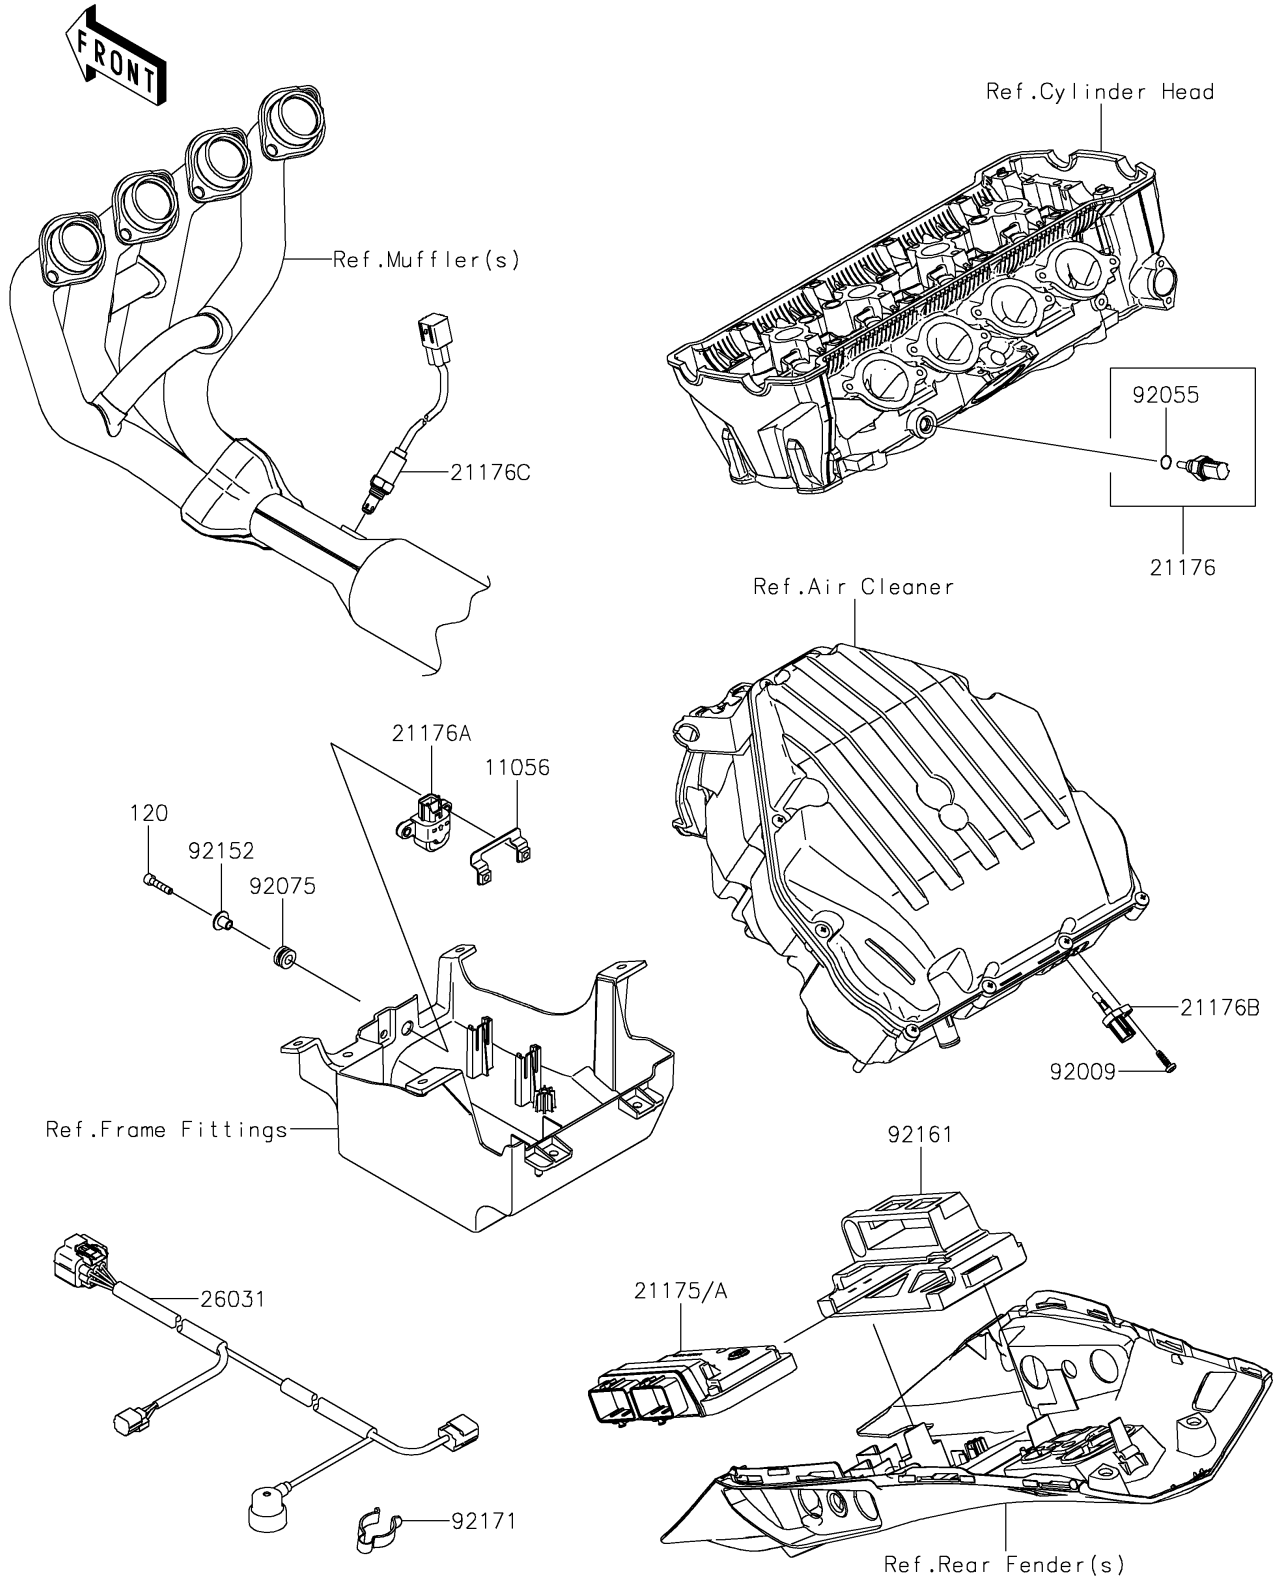

2020 NINJA[®] 1000SX PARTS DIAGRAM

Fuel Injection

E1530

2020 NINJA® 1000SX PARTS LIST

Fuel Injection

ITEM NAME	PART NUMBER	QUANTITY
BRACKET (Ref # 11056)	11056-0124	1
BOLT-SOCKET,5X25 (Ref # 120)	120CA0525	2
CONTROL UNIT-ELECTRONIC (Ref # 21175A)	21175-1572	1
SENSOR,WATER TEMP (Ref # 21176)	21176-0009	1
SENSOR,VEHICLE-DOWN (Ref # 21176A)	21176-0026	1
SENSOR,AIR TEMPERATURE (Ref # 21176B)	21176-0048	1
SENSOR,OXYGEN (Ref # 21176C)	21176-0932	1
HARNESS,SUB (Ref # 26031)	26031-2721	1
SCREW,TAPPING,5X16 (Ref # 92009)	92009-1984	1
RING-O,9.5X1.9 (Ref # 92055)	92055-0016	1
DAMPER (Ref # 92075)	92075-1912	2
COLLAR (Ref # 92152)	92152-0134	2
DAMPER,ECU (Ref # 92161)	92161-2261	1
CLAMP,CABLE (Ref # 92171)	92171-1283	1