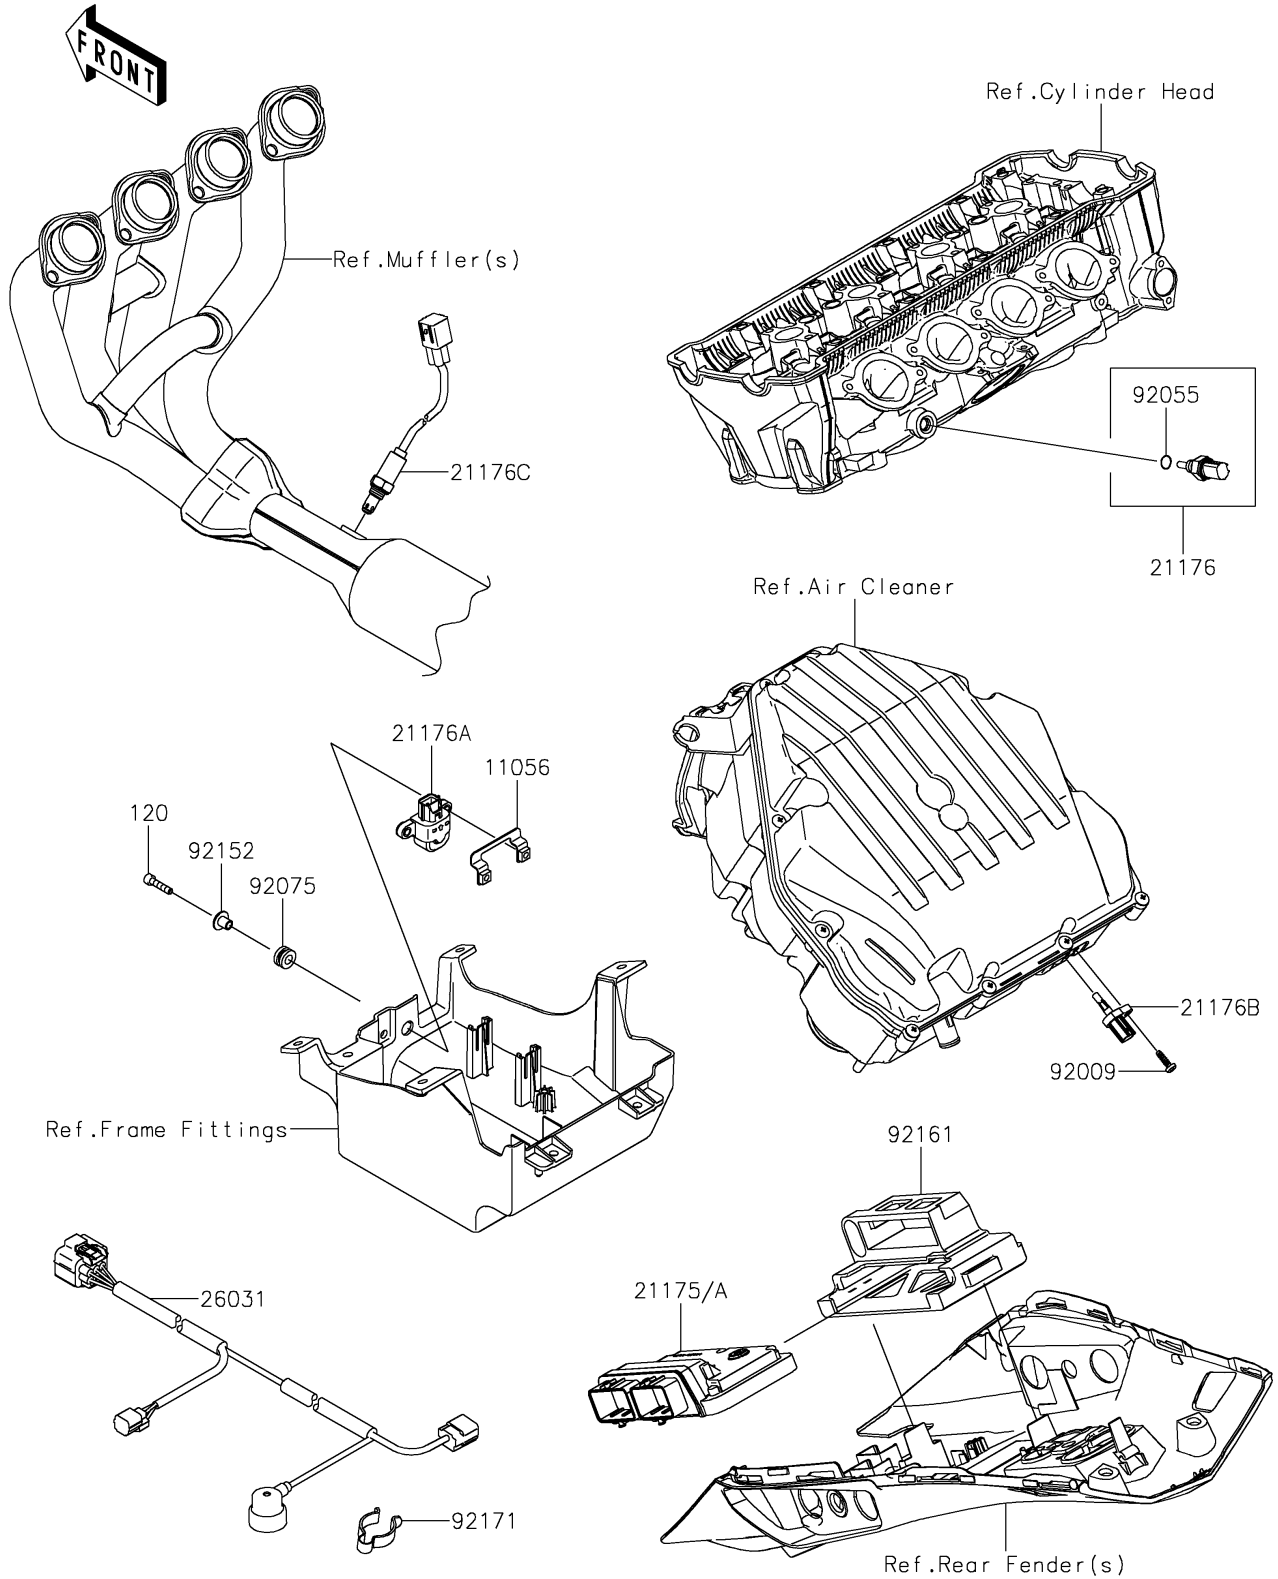

# 2020 NINJA® 1000SX PARTS DIAGRAM

## Fuel Injection

E1530

## 2020 NINJA® 1000SX PARTS LIST

### Fuel Injection

ITEM NAME	PART NUMBER	QUANTITY
BRACKET (Ref # 11056)	11056-0124	1
BOLT-SOCKET,5X25 (Ref # 120)	120CA0525	2
CONTROL UNIT-ELECTRONIC (Ref # 21175)	21175-1566	1
SENSOR,WATER TEMP (Ref # 21176)	21176-0009	1
SENSOR,VEHICLE-DOWN (Ref # 21176A)	21176-0026	1
SENSOR,AIR TEMPERATURE (Ref # 21176B)	21176-0048	1
SENSOR,OXYGEN (Ref # 21176C)	21176-0932	1
HARNESS,SUB (Ref # 26031)	26031-2721	1
SCREW,TAPPING,5X16 (Ref # 92009)	92009-1984	1
RING-O,9.5X1.9 (Ref # 92055)	92055-0016	1
DAMPER (Ref # 92075)	92075-1912	2
COLLAR (Ref # 92152)	92152-0134	2
DAMPER,ECU (Ref # 92161)	92161-2261	1
CLAMP,CABLE (Ref # 92171)	92171-1283	1