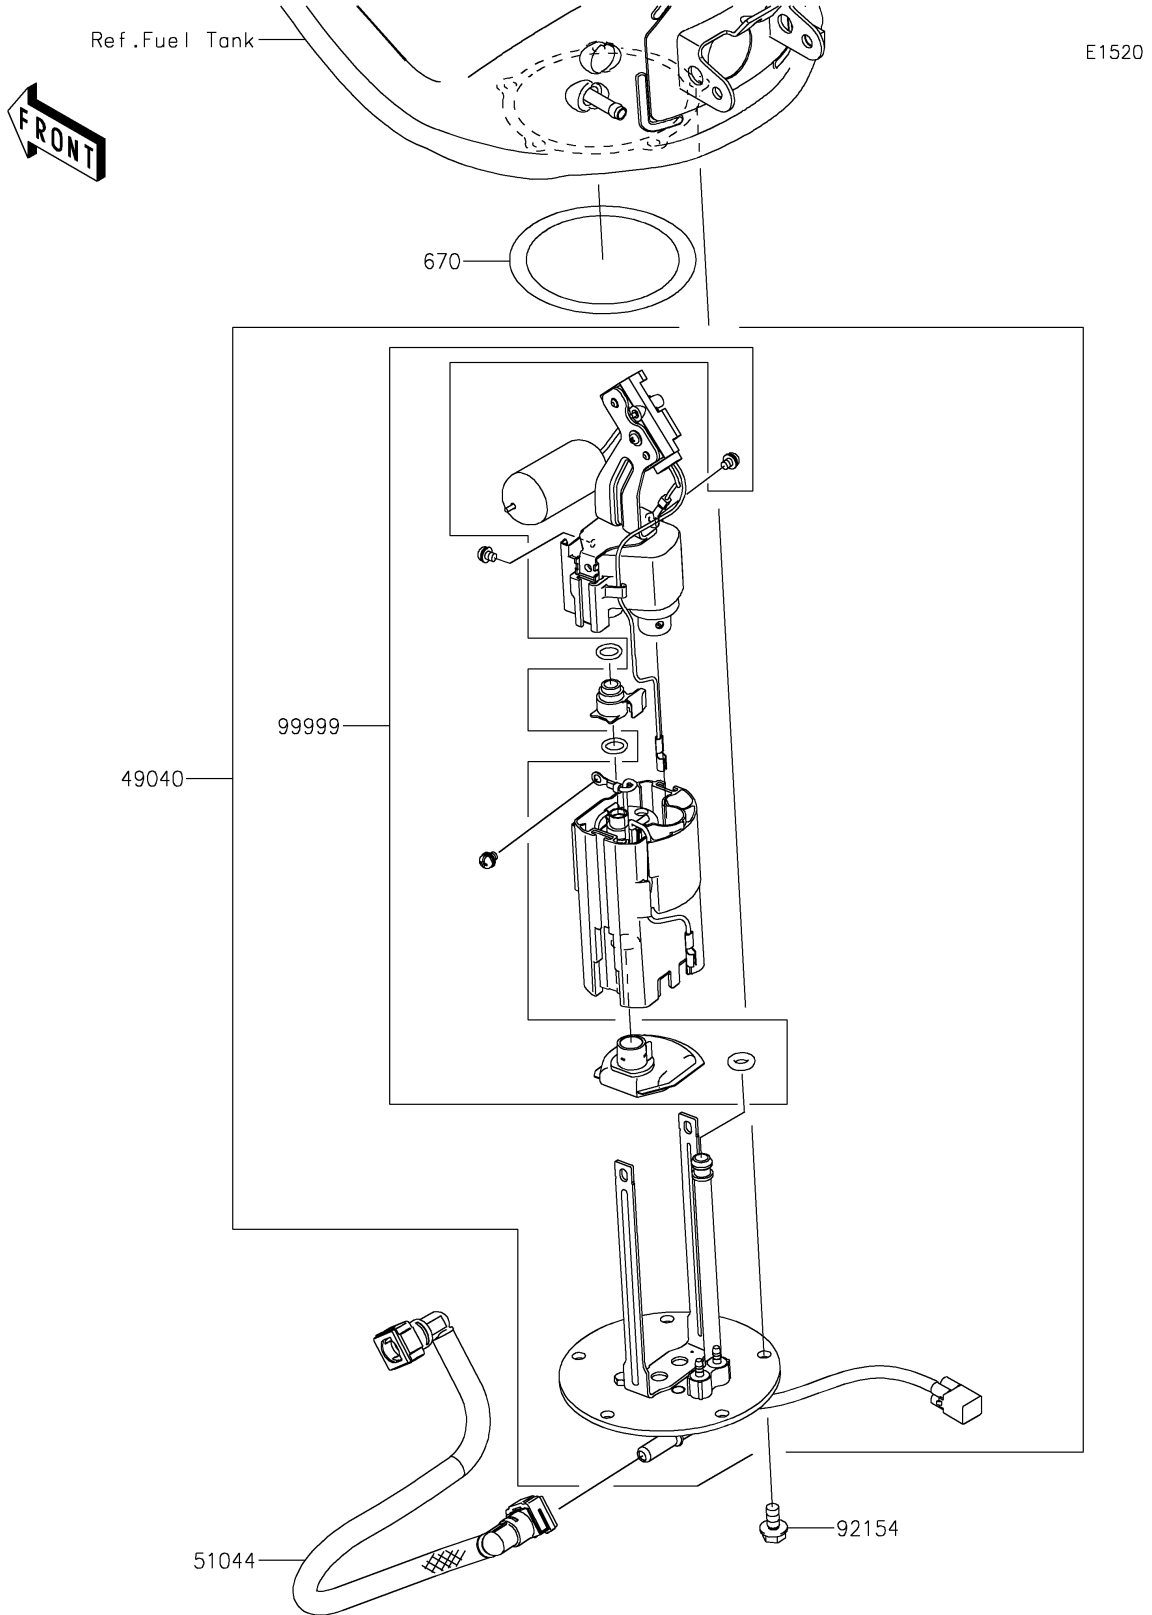

# 2020 NINJA® 1000SX PARTS DIAGRAM

## Fuel Pump

## 2020 NINJA® 1000SX PARTS LIST

### Fuel Pump

ITEM NAME	PART NUMBER	QUANTITY
PUMP-FUEL (Ref # 49040)	49040-0727	1
TUBE-ASSY,FUEL (Ref # 51044)	51044-0899	1
O RING (Ref # 670)	670E5075	1
BOLT,FLANGED,6X12 (Ref # 92154)	92154-1848	5
KIT,FUEL FILTER (Ref # 99999)	99999-0522	1