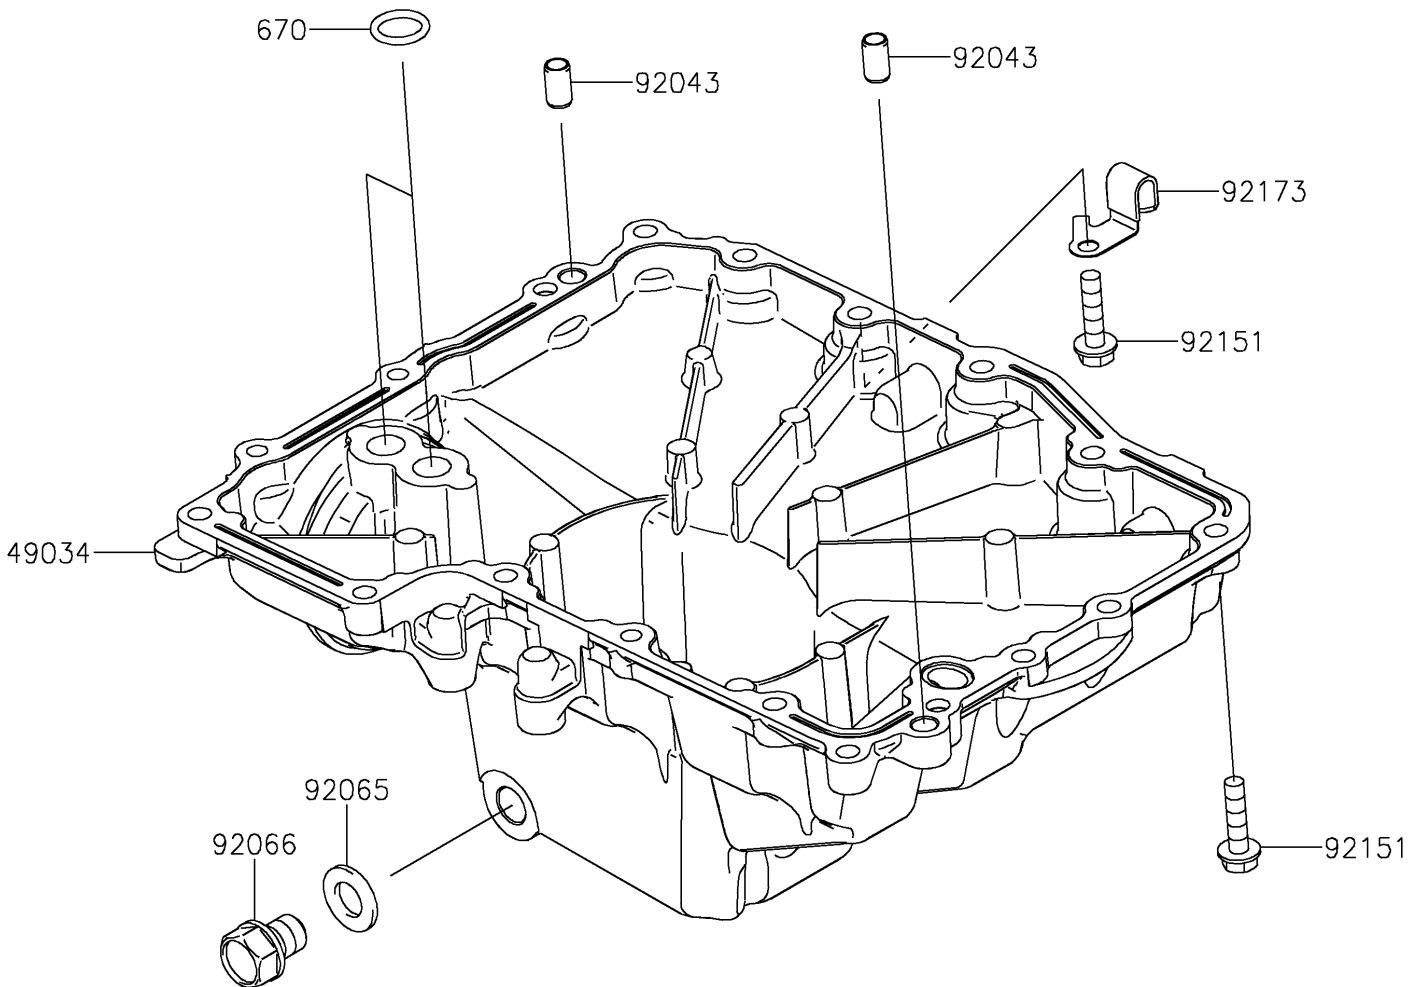

2020 NINJA® 1000SX PARTS DIAGRAM

Oil Pan

E1434

2020 NINJA® 1000SX PARTS LIST

Oil Pan

ITEM NAME	PART NUMBER	QUANTITY
PAN-OIL (Ref # 49034)	49034-0577	1
O RING,14MM (Ref # 670)	670D2014	2
PIN,6.2X8X14 (Ref # 92043)	92043-1263	2
GASKET,12X22X2 (Ref # 92065)	92065-097	1
PLUG,12X15 (Ref # 92066)	92066-0079	1
BOLT,FLANGED,6X25 (Ref # 92151)	92151-1225	18
CLAMP,OIL PAN (Ref # 92173)	92173-1917	1