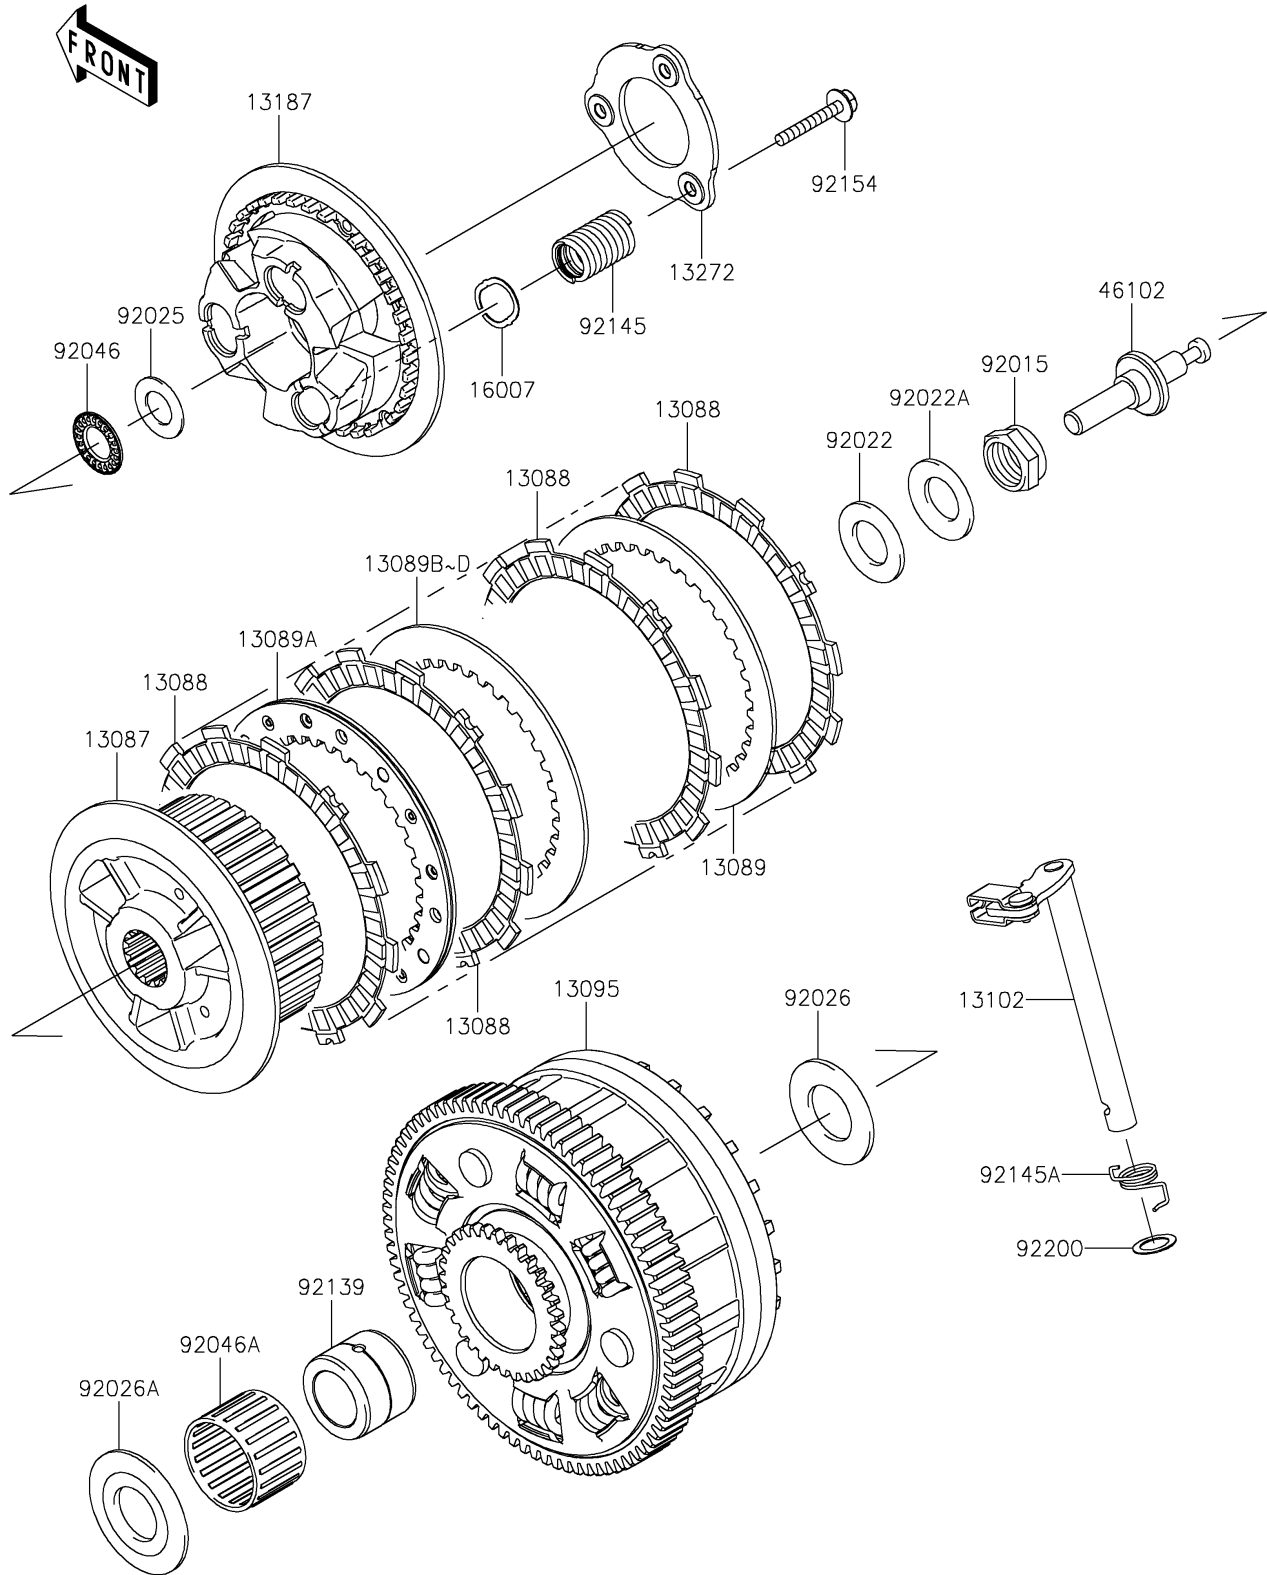

2020 NINJA® 1000SX PARTS DIAGRAM

Clutch

E1350

2020 NINJA® 1000SX PARTS LIST

Clutch

ITEM NAME	PART NUMBER	QUANTITY
HUB-CLUTCH (Ref # 13087)	13087-0583	1
PLATE-FRICTION (Ref # 13088)	13088-0568	9
PLATE-CLUTCH,T=2.3 (Ref # 13089)	13089-0023	1
PLATE-CLUTCH,SPG COMP (Ref # 13089A)	13089-0024	1
PLATE-CLUTCH,T=2.0 (Ref # 13089B)	13089-1073	AR
PLATE-CLUTCH,T=2.3 (Ref # 13089C)	13089-1084	6
PLATE-CLUTCH,T=2.6 (Ref # 13089D)	13089-1115	AR
HOUSING-COMP-CLUTCH (Ref # 13095)	13095-0572	1
RELEASE-COMP-CLUTCH (Ref # 13102)	13102-0079	1
PLATE-CLUTCH OPERATING (Ref # 13187)	13187-0031	1
PLATE (Ref # 13272)	13272-1413	1
SEAT-SPRING (Ref # 16007)	16007-0711	3
ROD (Ref # 46102)	46102-0630	1
NUT,20MM (Ref # 92015)	92015-1555	1
WASHER,20.3X36X2.3 (Ref # 92022)	92022-1116	1
WASHER,20.3X36X3.7 (Ref # 92022A)	92022-1868	1
SHIM,15.3X27.5X1.20 (Ref # 92025)	92025-1137	1
SPACER,25.5X47X2.5 (Ref # 92026)	92026-022	1
SPACER (Ref # 92026A)	92026-1497	1
BEARING-NEEDLE,AXK1102 (Ref # 92046)	92046-1052	1
BEARING-NEEDLE,K38X43X28.8X (Ref # 92046A)	92046-1263	1
BUSHING,25X38X29.05 (Ref # 92139)	92139-0067	1
SPRING (Ref # 92145)	92145-1630	3
SPRING,RELEASE-COMP (Ref # 92145A)	92145-1770	1
BOLT,FLANGED,6X35 (Ref # 92154)	92154-1116	3
WASHER,12X18.5X0.5 (Ref # 92200)	92200-1487	1