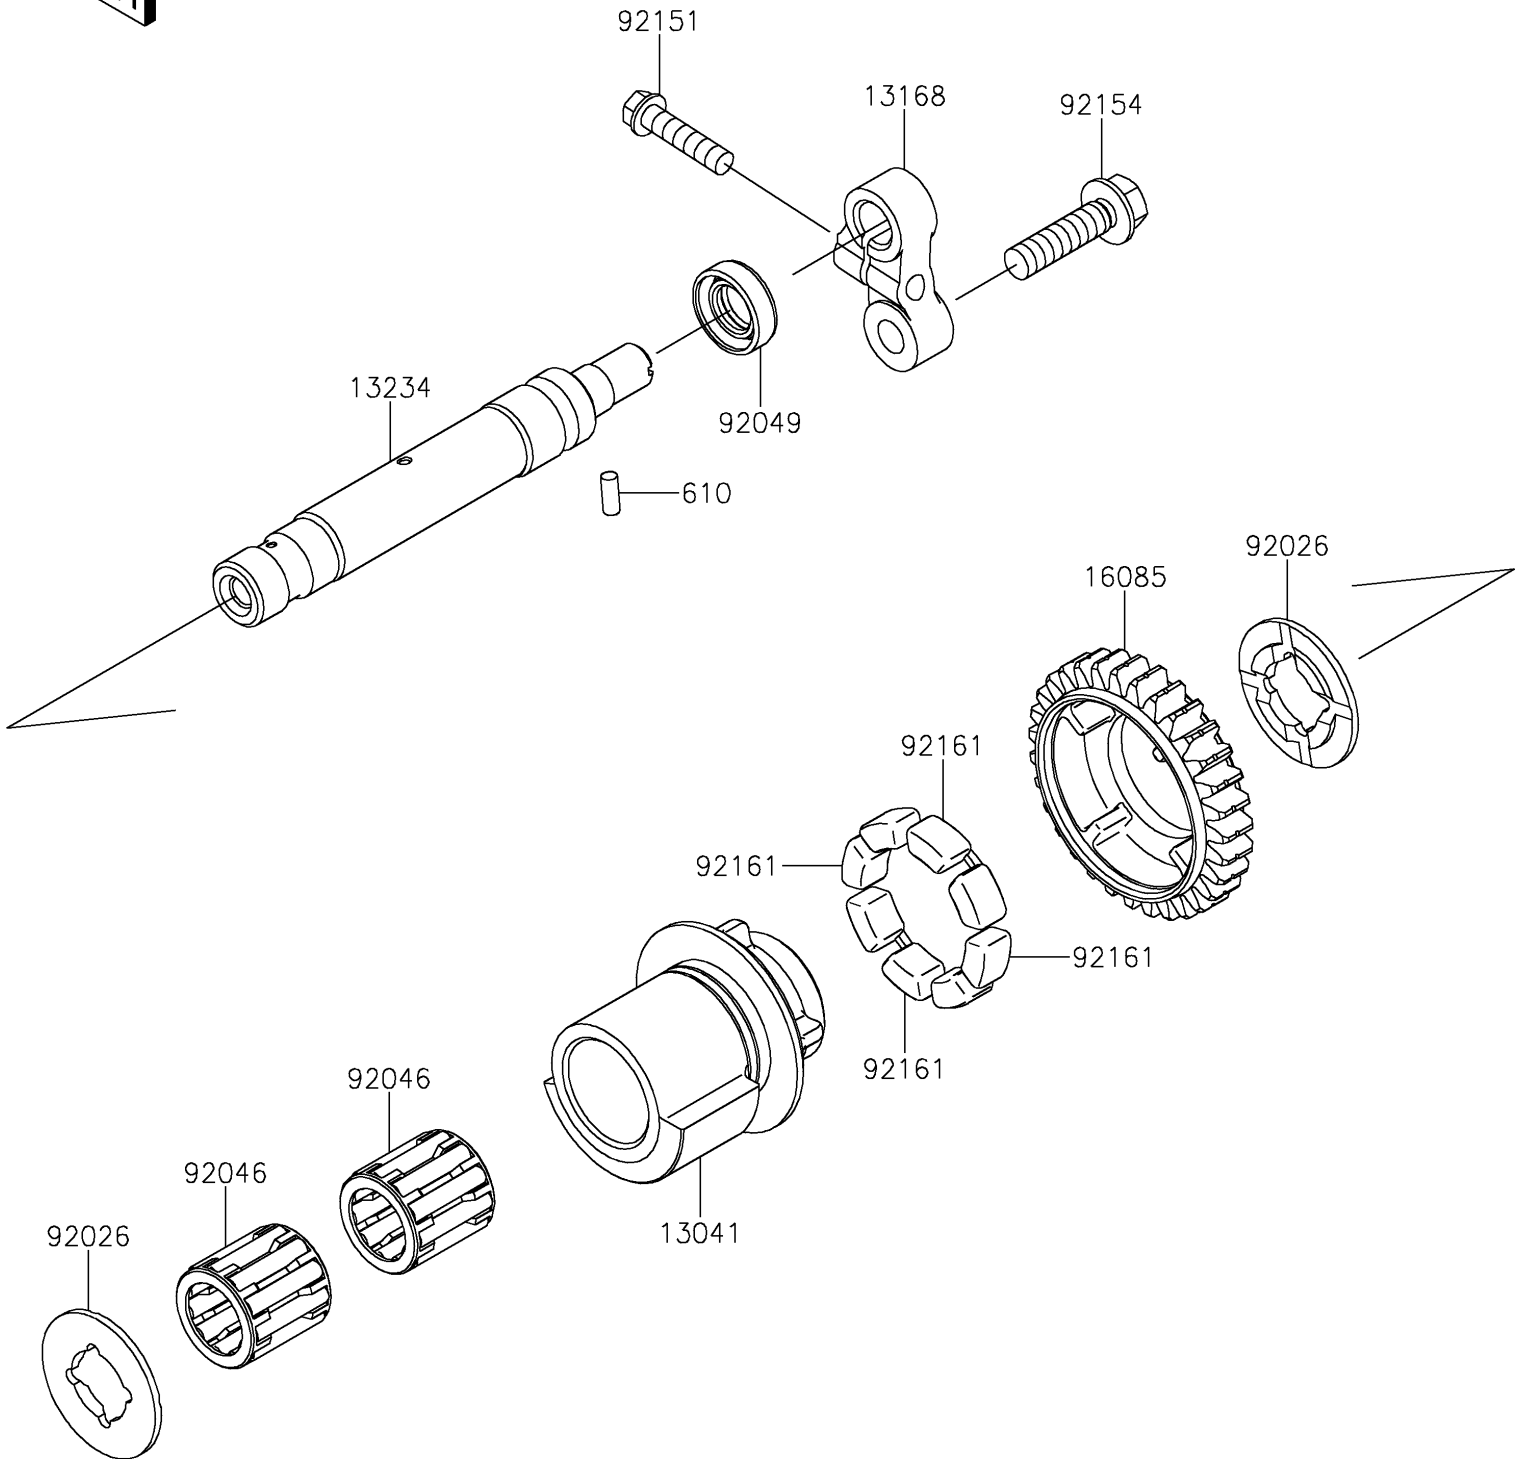

2020 NINJA® 1000SX PARTS DIAGRAM

Balancer

E1323

2020 NINJA® 1000SX PARTS LIST

Balancer

ITEM NAME	PART NUMBER	QUANTITY
BALANCER (Ref # 13041)	13041-0040	1
LEVER (Ref # 13168)	13168-0115	1
SHAFT-COMP (Ref # 13234)	13234-0038	1
GEAR,BALANCER,31T (Ref # 16085)	16085-0134	1
ROLLER,4X10 (Ref # 610)	610A0410	1
SPACER (Ref # 92026)	92026-0082	2
BEARING-NEEDLE (Ref # 92046)	92046-1266	2
SEAL-OIL,TC 12X22X7 (Ref # 92049)	92049-2204	1
BOLT,FLANGED-SMALL,6X25 (Ref # 92151)	92151-1930	1
BOLT,FLANGED,8X30 (Ref # 92154)	92154-1796	1
DAMPER (Ref # 92161)	92161-1055	4