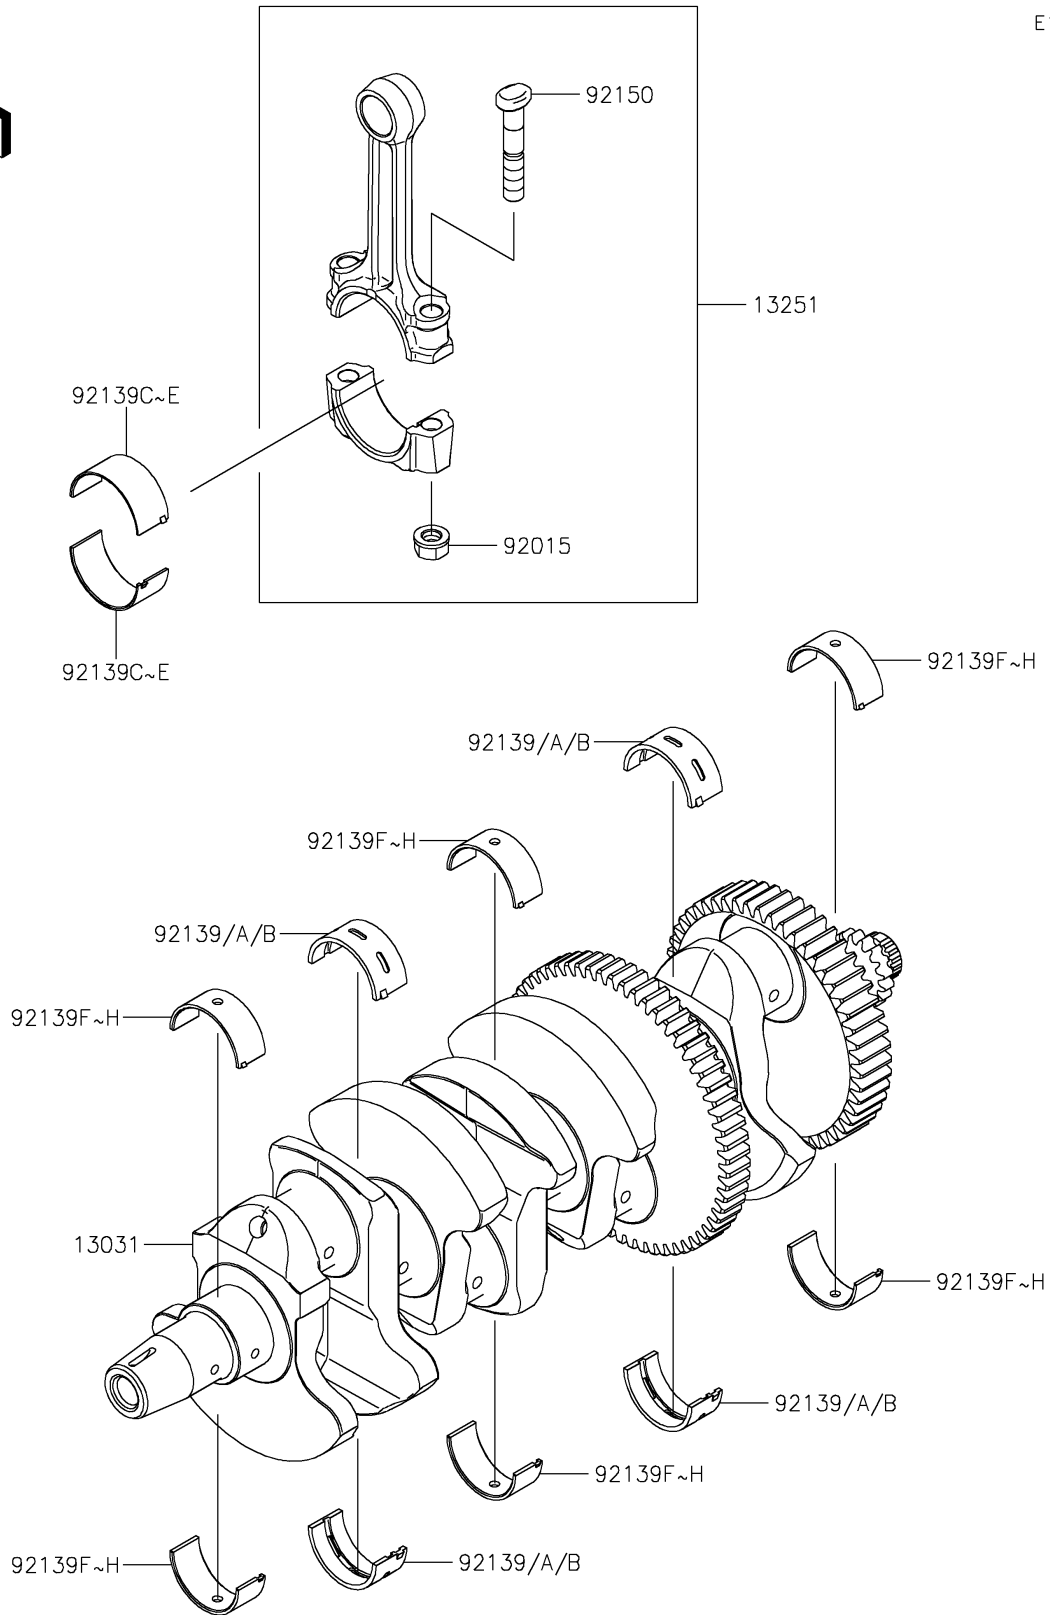

2020 NINJA® 1000SX PARTS DIAGRAM

Crankshaft

E1321

2020 NINJA® 1000SX PARTS LIST

Crankshaft

ITEM NAME	PART NUMBER	QUANTITY
CRANKSHAFT-COMP (Ref # 13031)	13031-0935	1
ROD-ASSY-CONNECTING,II (Ref # 13251)	13251-0739-II	4
NUT,FLANGED,8MM (Ref # 92015)	92015-1311	8
BUSHING,CRANK #2,BLUE (Ref # 92139)	92139-0032	AR
BUSHING,CRANK #2,BLACK (Ref # 92139A)	92139-0033	4
BUSHING,CRANK #2,BROWN (Ref # 92139B)	92139-0034	AR
BUSHING,CRANK PIN,BLUE (Ref # 92139C)	92139-0122	AR
BUSHING,CRANK PIN,BLACK (Ref # 92139D)	92139-0123	8
BUSHING,CRANK PIN,BROWN (Ref # 92139E)	92139-0124	AR
BUSHING,CRANK,#1,BLUE (Ref # 92139F)	92139-0217	AR
BUSHING,CRANK,#1,BLACK (Ref # 92139G)	92139-0218	6
BUSHING,CRANK,#1,BROWN (Ref # 92139H)	92139-0219	AR
BOLT,CONNECTING ROD,8MM (Ref # 92150)	92150-1216	8