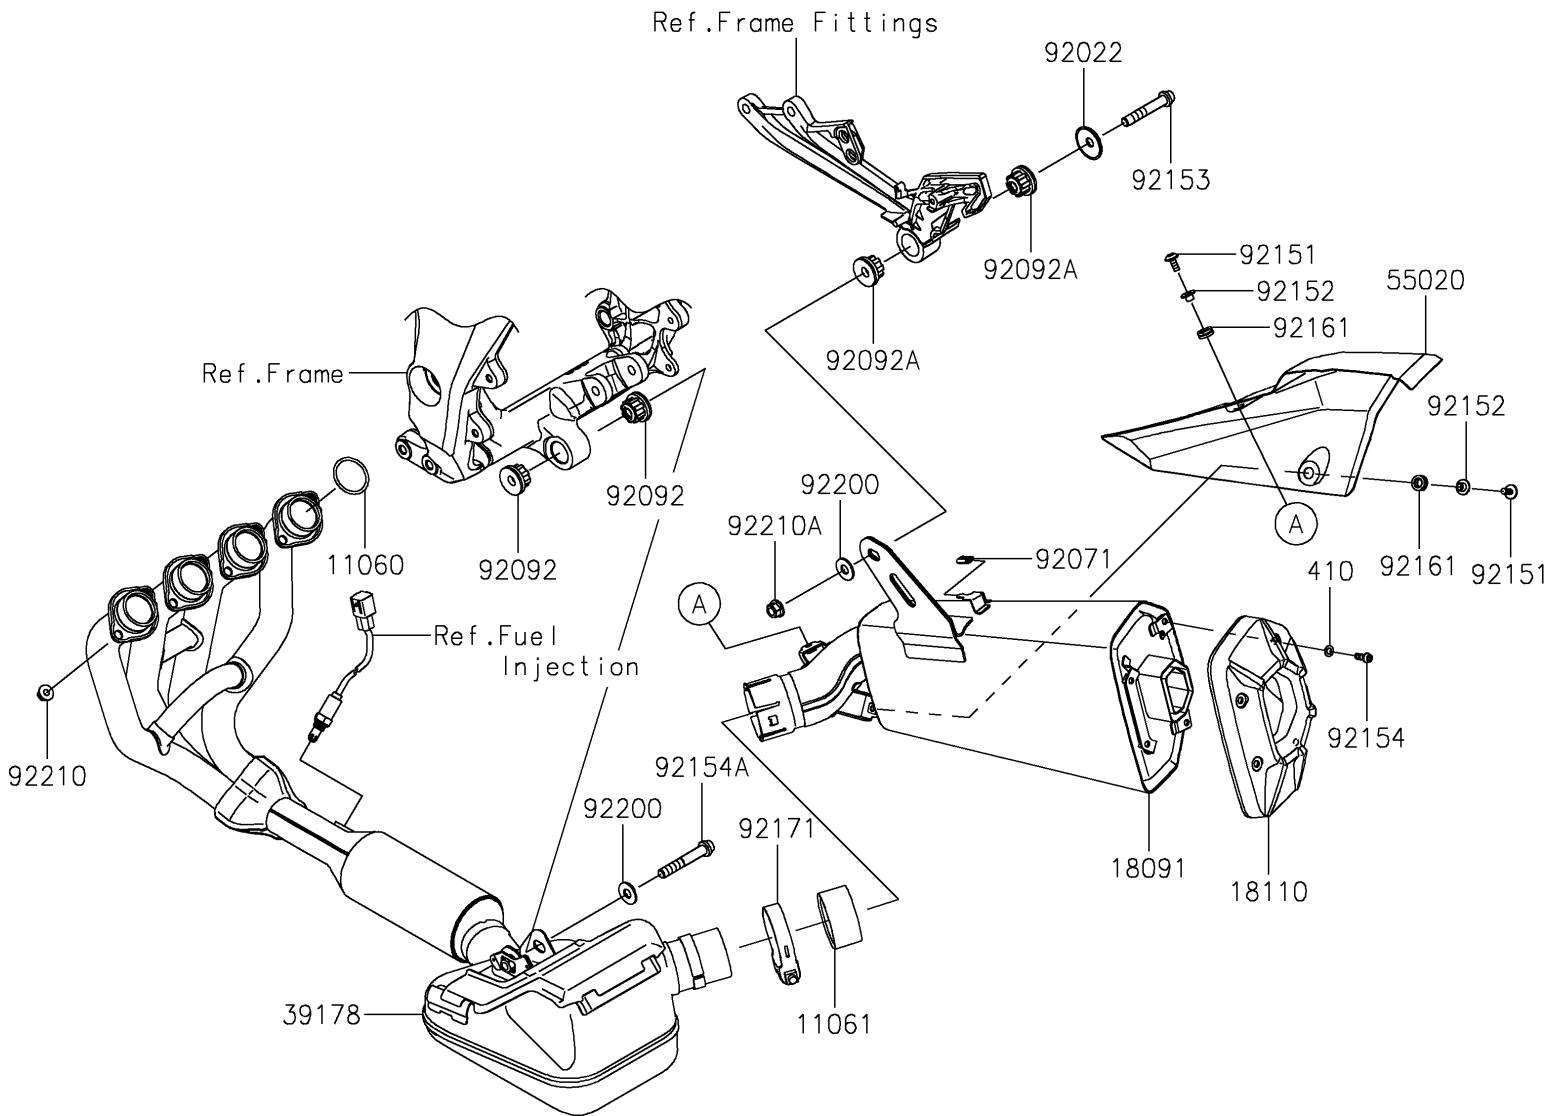

# 2020 NINJA® 1000SX PARTS DIAGRAM

Muffler(s)

E1140

## 2020 NINJA® 1000SX PARTS LIST

### Muffler(s)

ITEM NAME	PART NUMBER	QUANTITY
GASKET,EXHAUST PIPE HOLDER (Ref # 11060)	11060-1103	4
GASKET,54X62X30 (Ref # 11061)	11061-0448	1
BODY-COMP-MUFFLER (Ref # 18091)	18091-1185	1
BODY END-MUFFLER (Ref # 18110)	18110-0216	1
MANIFOLD-COMP-EXHAUST (Ref # 39178)	39178-0385	1
WASHER-PLAIN-SMALL,6MM (Ref # 410)	410S0600	4
GUARD,FRONT COVER (Ref # 55020)	55020-2287	1
WASHER (Ref # 92022)	92022-289	1
GROMMET (Ref # 92071)	92071-1270	1
BUSHING-RUBBER (Ref # 92092)	92092-1081	2
BUSHING-RUBBER,MUFFLER (Ref # 92092A)	92092-1087	2
BOLT,SOCKET,6X14 (Ref # 92151)	92151-1654	2
COLLAR,6.3X8.3X16 (Ref # 92152)	92152-0286	2
BOLT,SOCKET,10X60 (Ref # 92153)	92153-1837	1
BOLT,SOCKET,6X16 (Ref # 92154)	92154-1454	4
BOLT,SOCKET,10X65 (Ref # 92154A)	92154-2642	1
DAMPER (Ref # 92161)	92161-0308	2
CLAMP,64.5MM (Ref # 92171)	92171-0683	1
WASHER,10.5X25X2.0 (Ref # 92200)	92200-1377	2
NUT,8MM (Ref # 92210)	92210-0076	8
NUT,LOCK,FLANGED,10MM (Ref # 92210A)	92210-1139	1