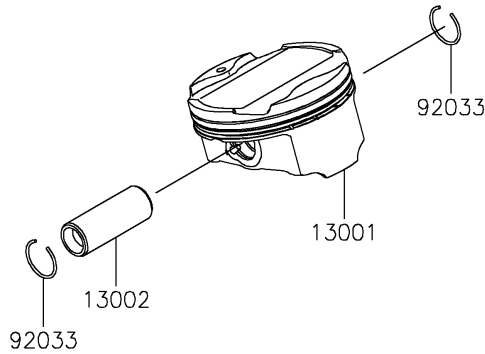

2020 NINJA® 1000SX PARTS DIAGRAM

Cylinder/Piston(s)

E1120

2020 NINJA® 1000SX PARTS LIST

Cylinder/Piston(s)

ITEM NAME	PART NUMBER	QUANTITY
CYLINDER-ENGINE (Ref # 11005)	11005-0713	1
GASKET,CYLINDER BASE (Ref # 11061)	11061-0402	1
PISTON-ENGINE (Ref # 13001)	13001-0799	4
PIN-PISTON (Ref # 13002)	13002-0004	4
RING-SET-PISTON (Ref # 13008)	13008-0588	4
RING-SNAP (Ref # 92033)	92033-1054	8