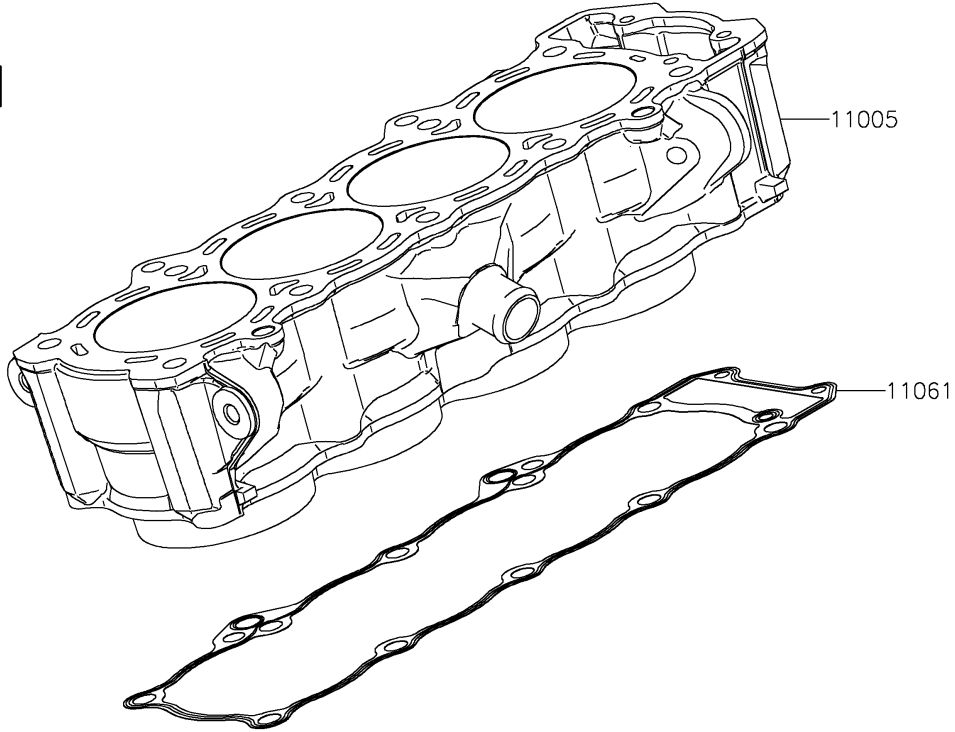

2020 NINJA® 1000SX PARTS DIAGRAM

Cylinder/Piston(s)

E1120

2020 NINJA® 1000SX PARTS LIST

Cylinder/Piston(s)

ITEM NAME	PART NUMBER	QUANTITY
CYLINDER-ENGINE (Ref # 11005)	11005-0713	1
GASKET,CYLINDER BASE (Ref # 11061)	11061-0402	1
PISTON-ENGINE (Ref # 13001)	13001-0799	4
PIN-PISTON (Ref # 13002)	13002-0004	4
RING-SET-PISTON (Ref # 13008)	13008-0588	4
RING-SNAP (Ref # 92033)	92033-1054	8