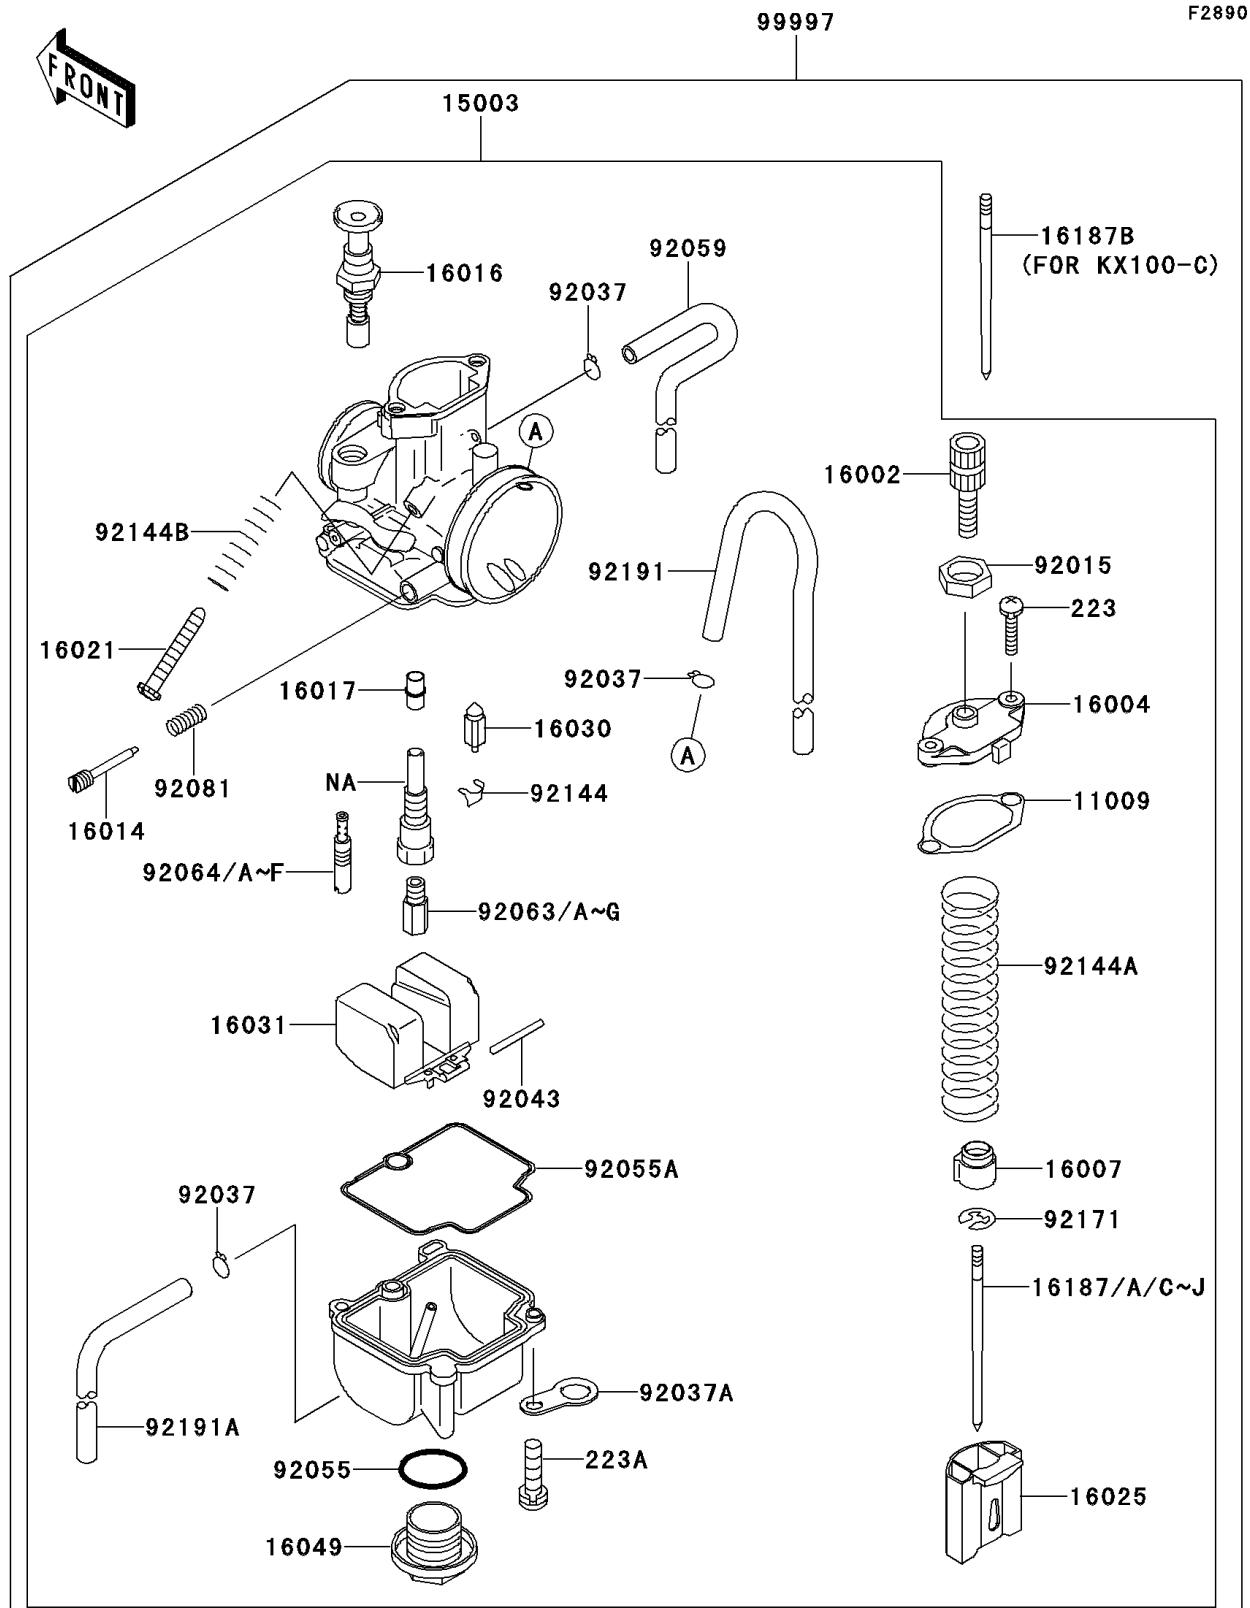

2000 KX100 PARTS DIAGRAM

Optional Parts(Carburetor)