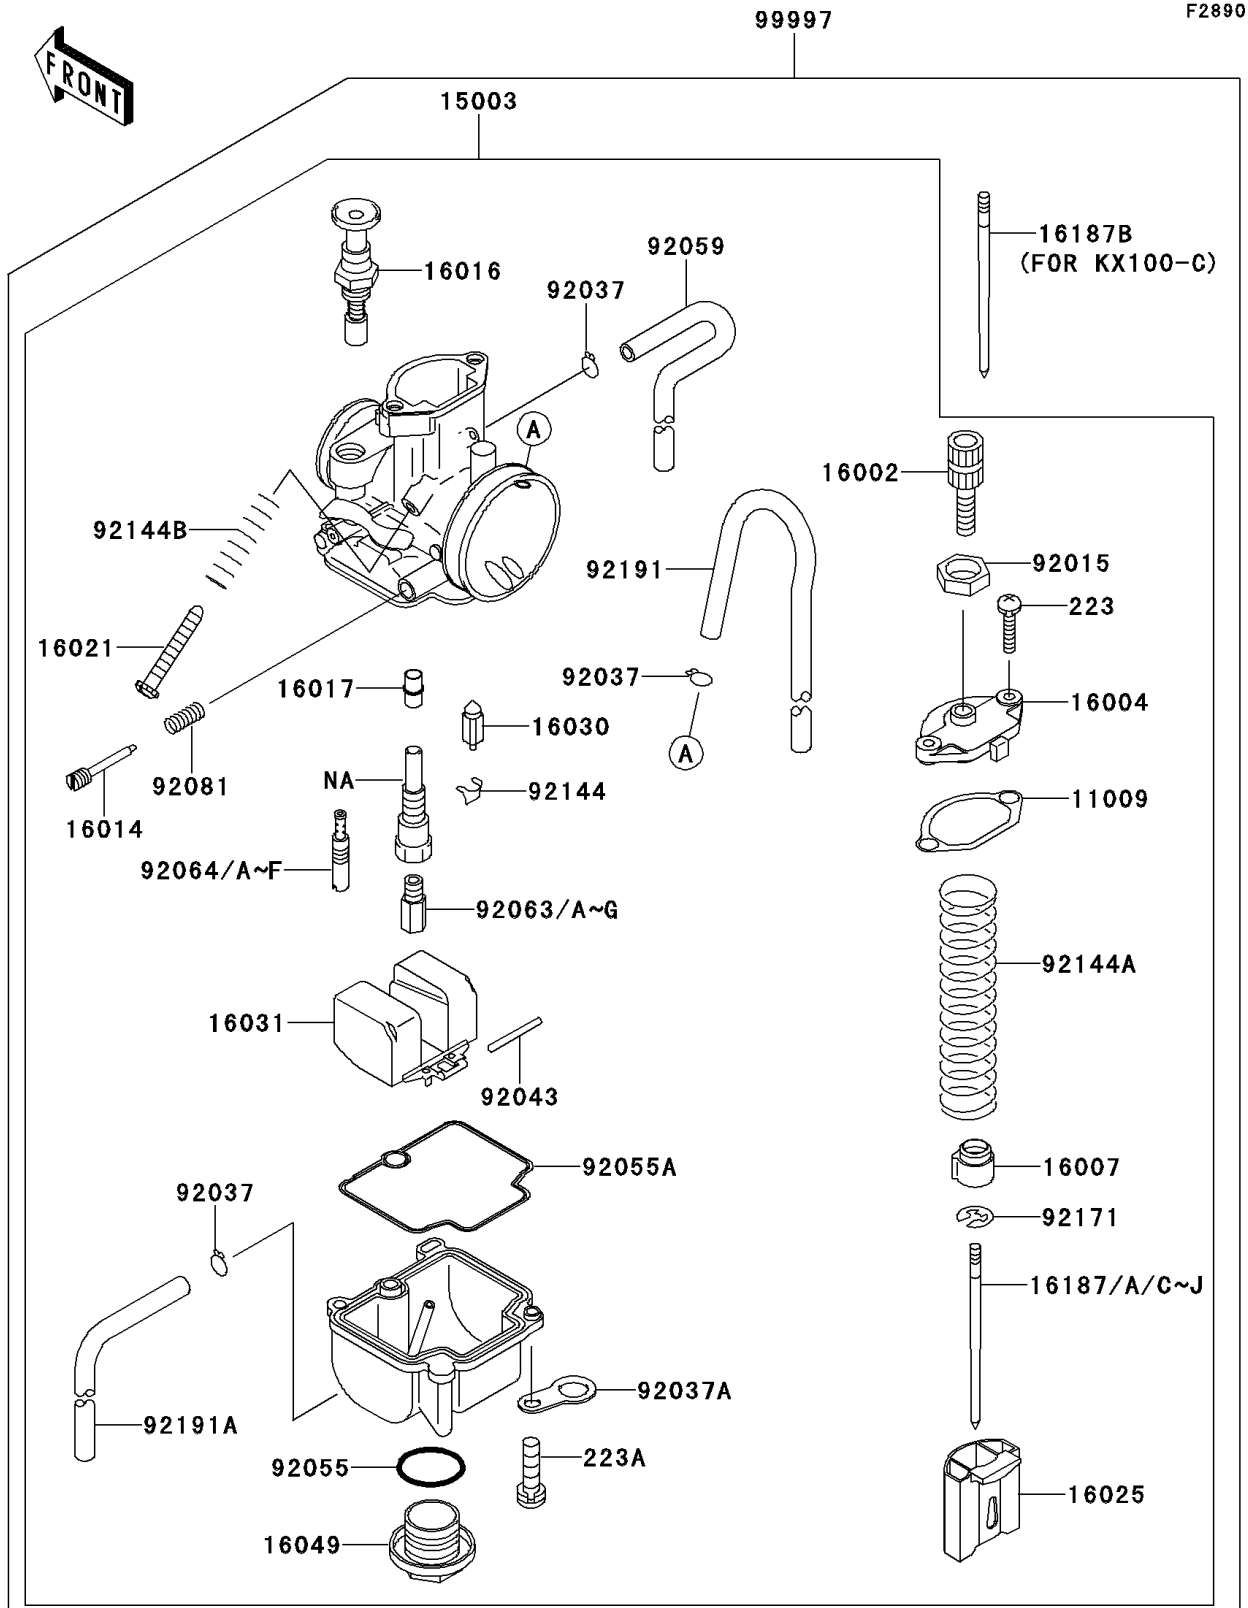

2000 KX100 PARTS DIAGRAM

Optional Parts(Carburetor)