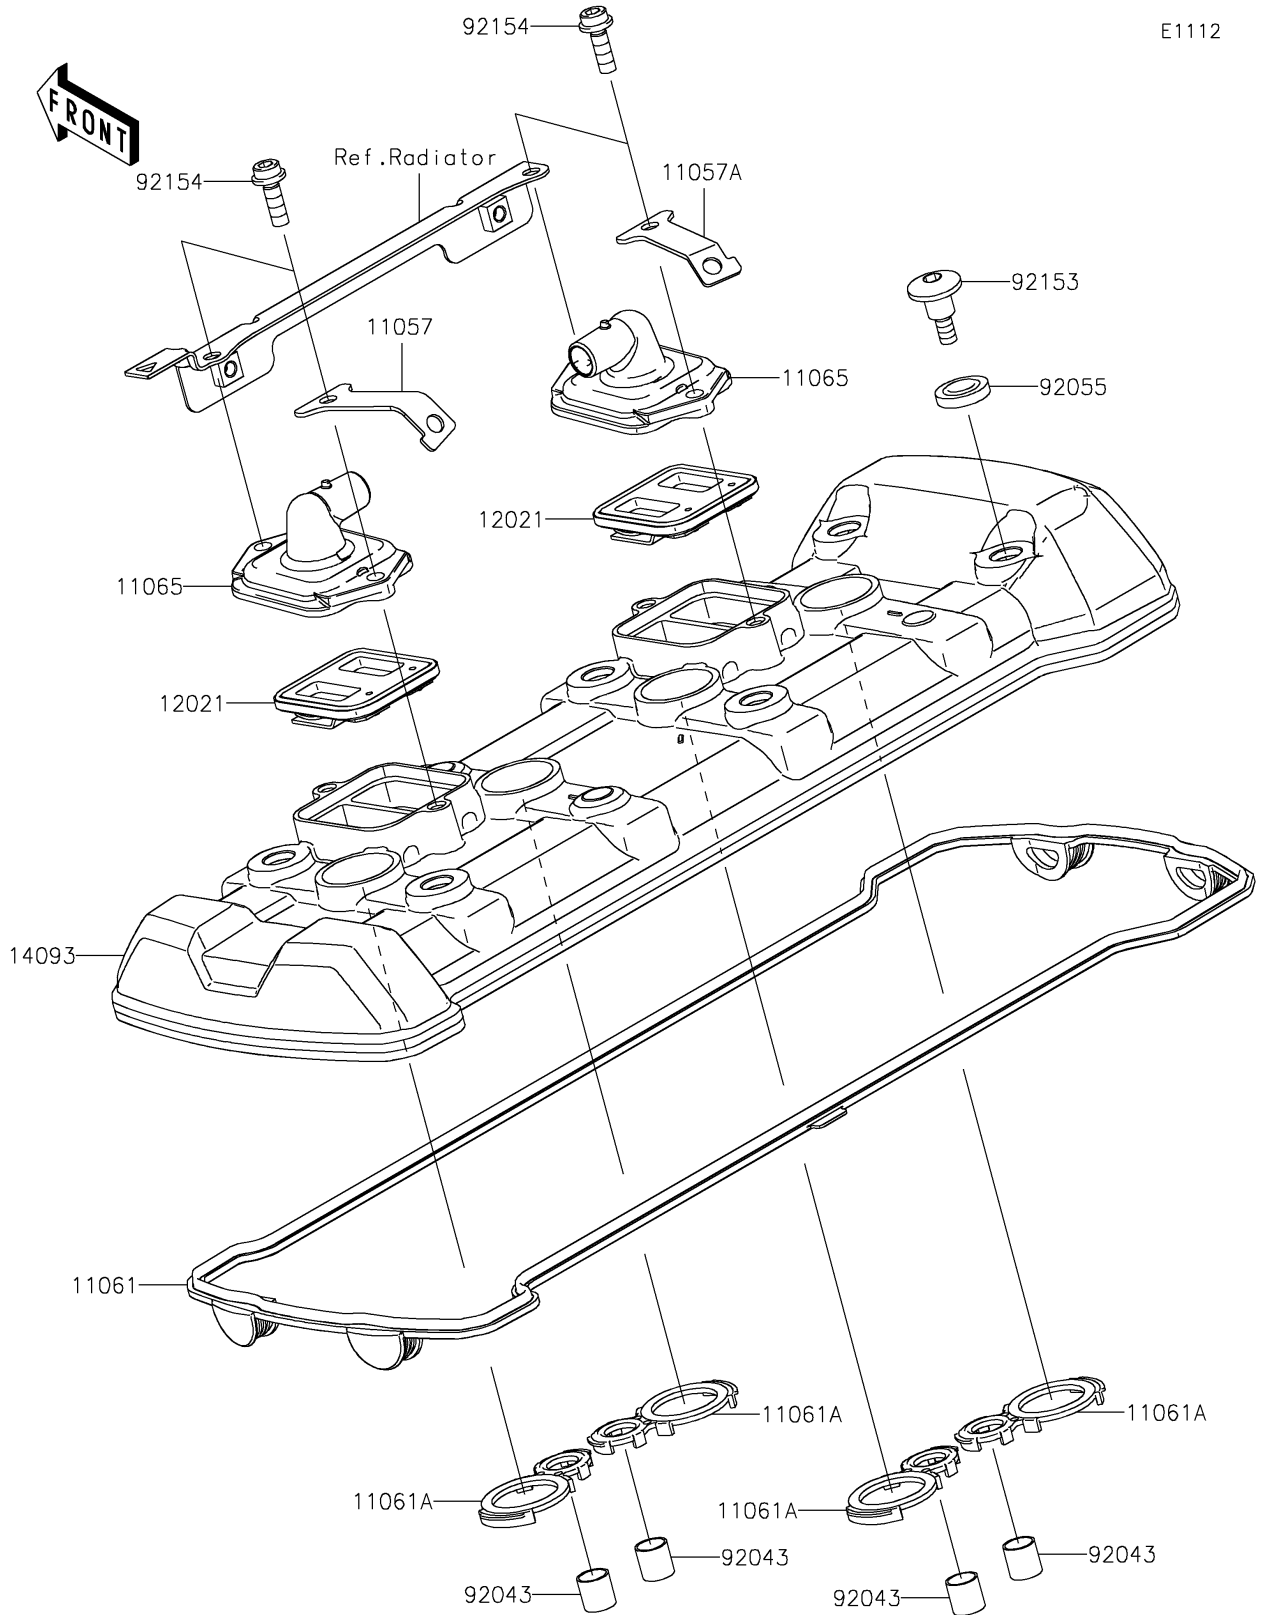

2020 NINJA® 1000SX PARTS DIAGRAM

Cylinder Head Cover

2020 NINJA® 1000SX PARTS LIST

Cylinder Head Cover

ITEM NAME	PART NUMBER	QUANTITY
BRACKET,LH (Ref # 11057)	11057-1712	1
BRACKET,RH (Ref # 11057A)	11057-1713	1
GASKET,HEAD COVER (Ref # 11061)	11061-0914	1
GASKET,SPARK PLUG (Ref # 11061A)	11061-1213	4
CAP,HEAD COVER (Ref # 11065)	11065-0328	2
VALVE-ASSY-REED (Ref # 12021)	12021-0016	2
COVER,HEAD (Ref # 14093)	14093-0562	1
PIN,10.1X12X14 (Ref # 92043)	92043-4009	4
RING-O (Ref # 92055)	92055-0785	6
BOLT,SOCKET,6X22.5 (Ref # 92153)	92153-1779	6
BOLT,SOCKET,6X18 (Ref # 92154)	92154-0351	4