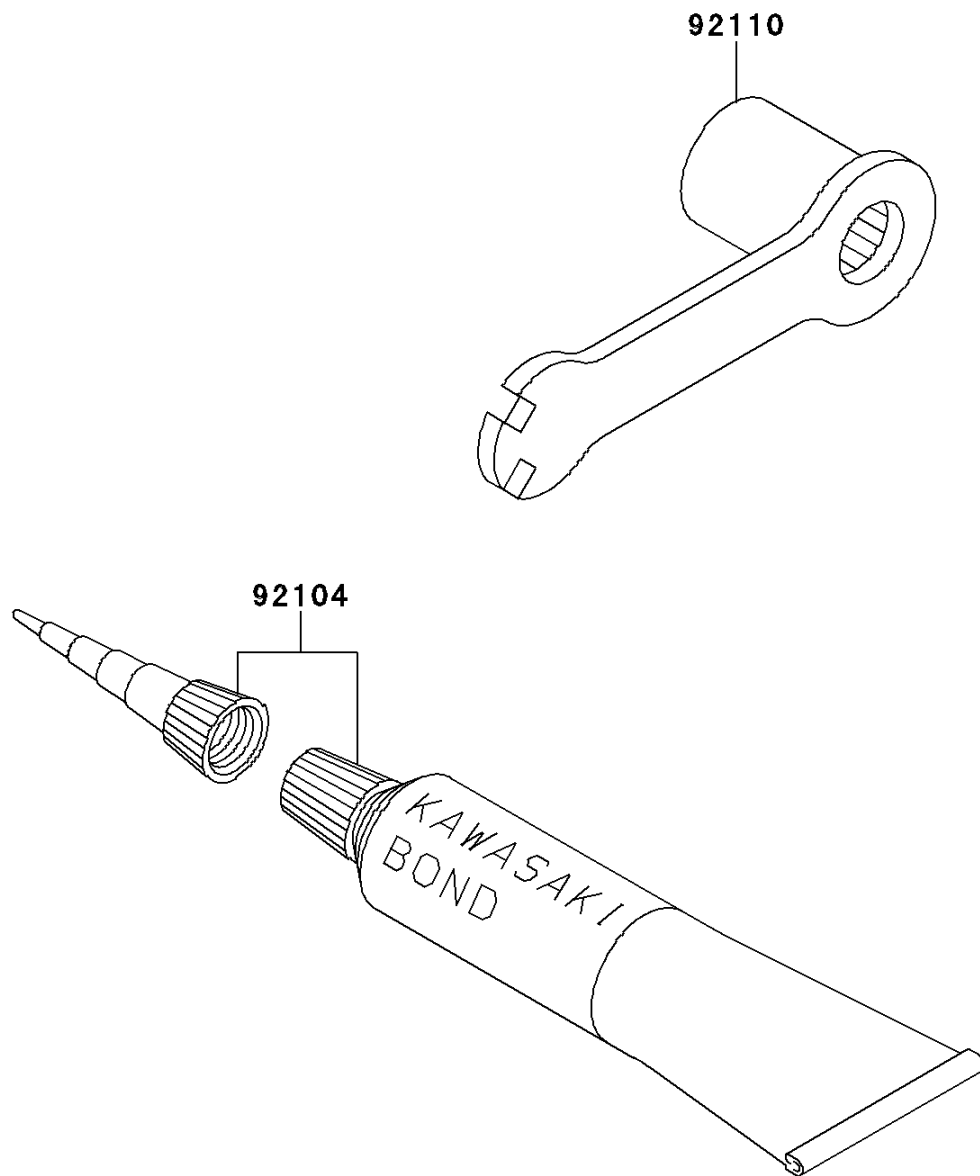

2000 KX100 PARTS DIAGRAM

Owner's Tools

F2810

2000 KX100 PARTS LIST

Owner's Tools

ITEM NAME	PART NUMBER	QUANTITY
GASKET-LIQUID,TUBE,100G,SILVER (Ref # 92104)	92104-002	1
TOOL-WRENCH,BOX,21MM&SPOKE (Ref # 92110)	92110-1119	1