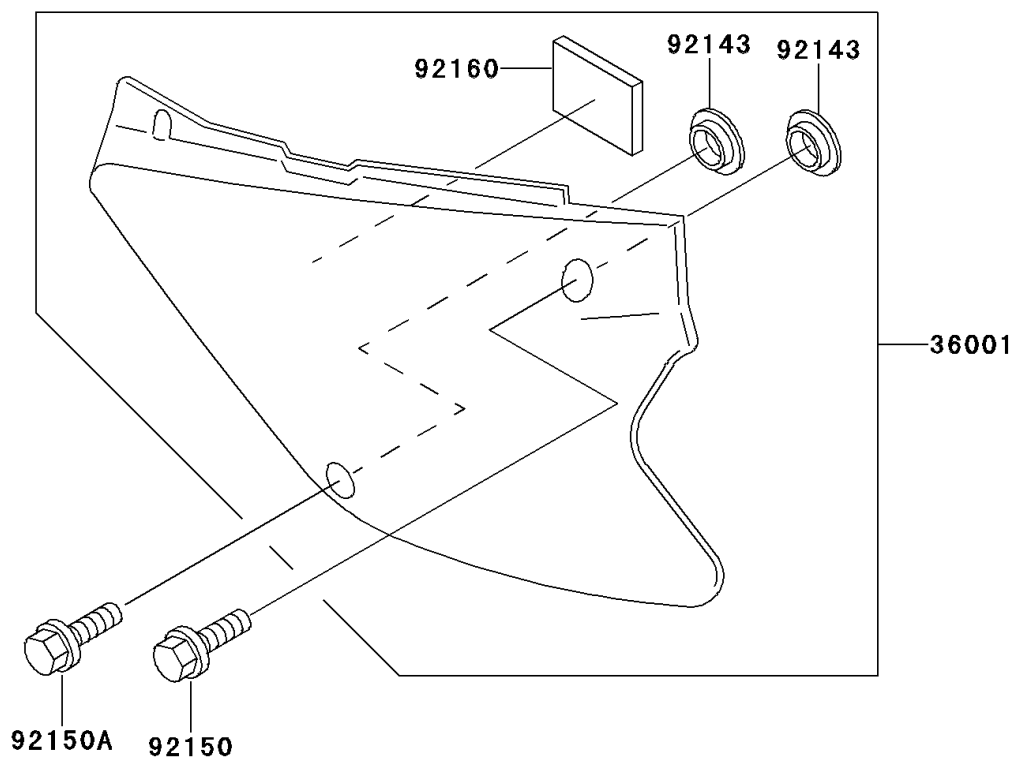

2000 KX100 PARTS DIAGRAM

Side Covers

F2611

2000 KX100 PARTS LIST

Side Covers

ITEM NAME	PART NUMBER	QUANTITY
COVER-SIDE,LH,P.WHITE (Ref # 36001)	36001-1584-6F	1
COVER-SIDE,RH,P.WHITE (Ref # 36001A)	36001-1585-6F	1
COLLAR (Ref # 92143)	92143-1196	1
BOLT,6X20 (Ref # 92150)	92150-1339	1
BOLT,6X14 (Ref # 92150A)	92150-1340	1
DAMPER (Ref # 92160)	92160-1899	1