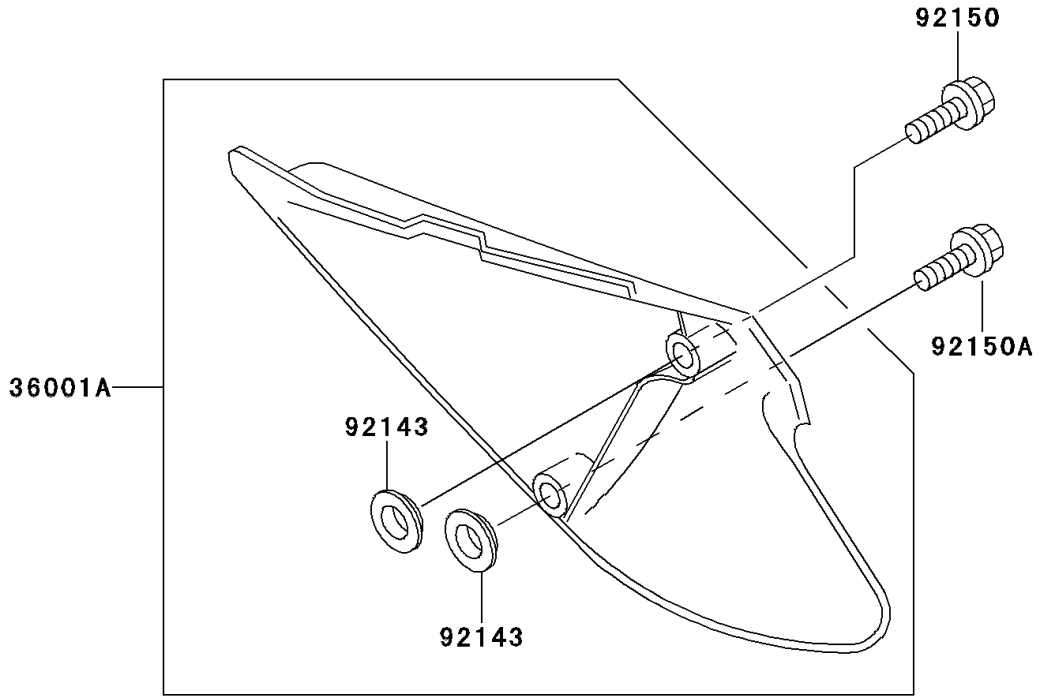

2000 KX100 PARTS DIAGRAM

Side Covers

F2611

2000 KX100 PARTS LIST

Side Covers

ITEM NAME	PART NUMBER	QUANTITY
COVER-SIDE,LH,P.WHITE (Ref # 36001)	36001-1584-6F	1
COVER-SIDE,RH,P.WHITE (Ref # 36001A)	36001-1585-6F	1
COLLAR (Ref # 92143)	92143-1196	4
BOLT,6X20 (Ref # 92150)	92150-1339	2
BOLT,6X14 (Ref # 92150A)	92150-1340	2
DAMPER (Ref # 92160)	92160-1899	1