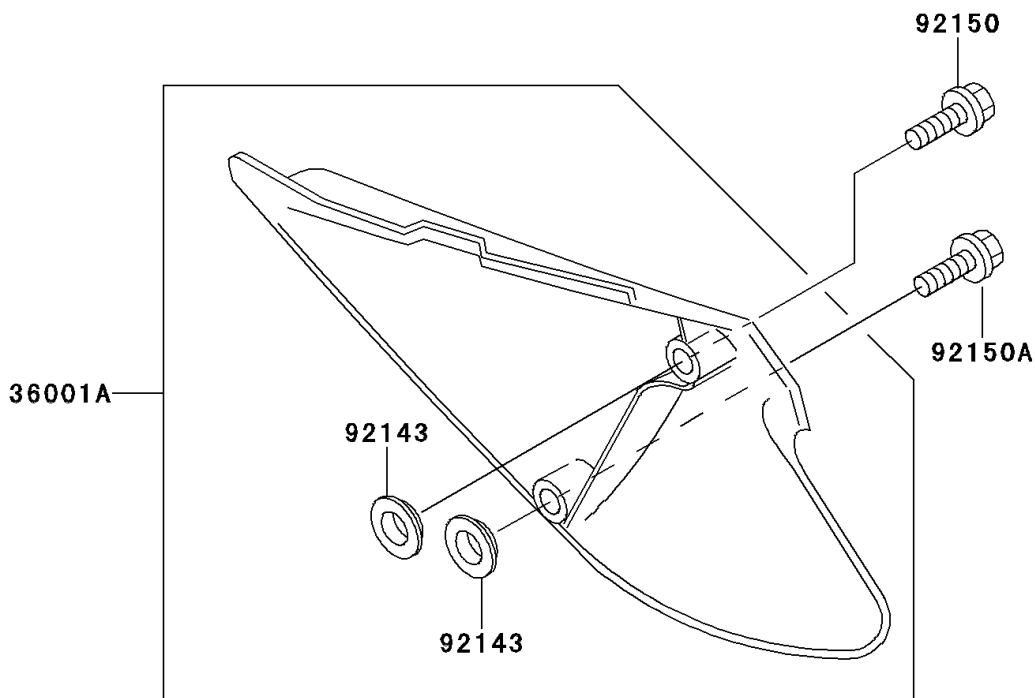

2000 KX100 PARTS DIAGRAM

Side Covers

F2611

2000 KX100 PARTS LIST

Side Covers

ITEM NAME	PART NUMBER	QUANTITY
COVER-SIDE,LH,P.WHITE (Ref # 36001)	36001-1584-6F	1
COVER-SIDE,RH,P.WHITE (Ref # 36001A)	36001-1585-6F	1
COLLAR (Ref # 92143)	92143-1196	1
BOLT,6X20 (Ref # 92150)	92150-1339	1
BOLT,6X14 (Ref # 92150A)	92150-1340	1
DAMPER (Ref # 92160)	92160-1899	1