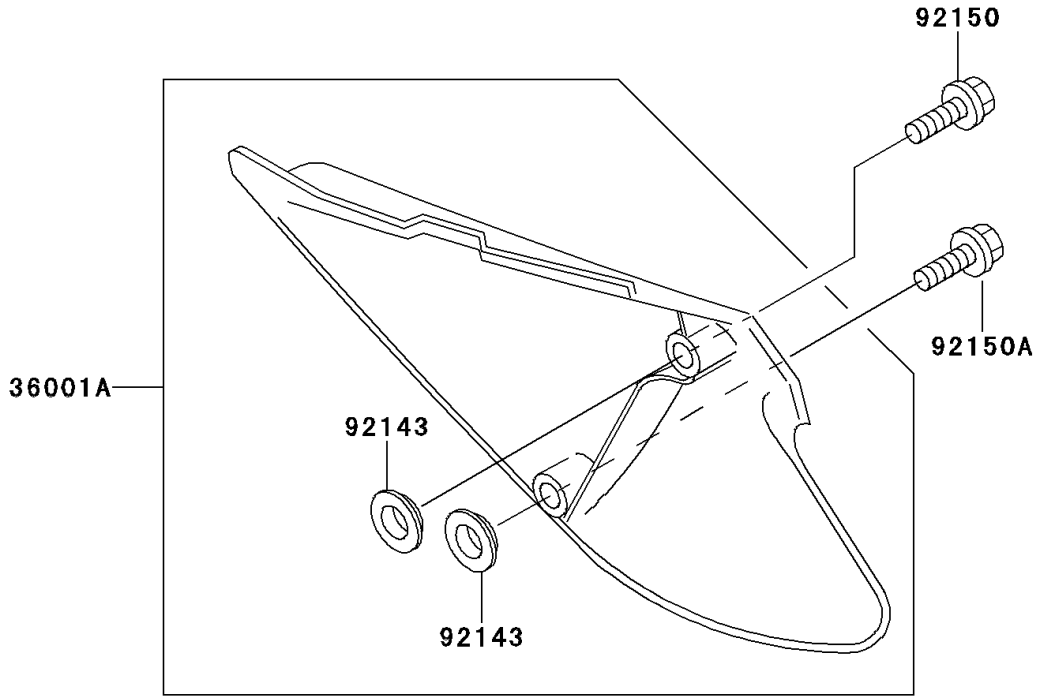

1999 KX100 PARTS DIAGRAM

Side Covers

F2611

1999 KX100 PARTS LIST

Side Covers

ITEM NAME	PART NUMBER	QUANTITY
COVER-SIDE,LH,P.WHITE (Ref # 36001)	36001-1584-6F	1
COVER-SIDE,RH,P.WHITE (Ref # 36001A)	36001-1585-6F	1
COLLAR (Ref # 92143)	92143-1196	4
BOLT,6X20 (Ref # 92150)	92150-1339	2
BOLT,6X14 (Ref # 92150A)	92150-1340	2
DAMPER (Ref # 92160)	92160-1899	1