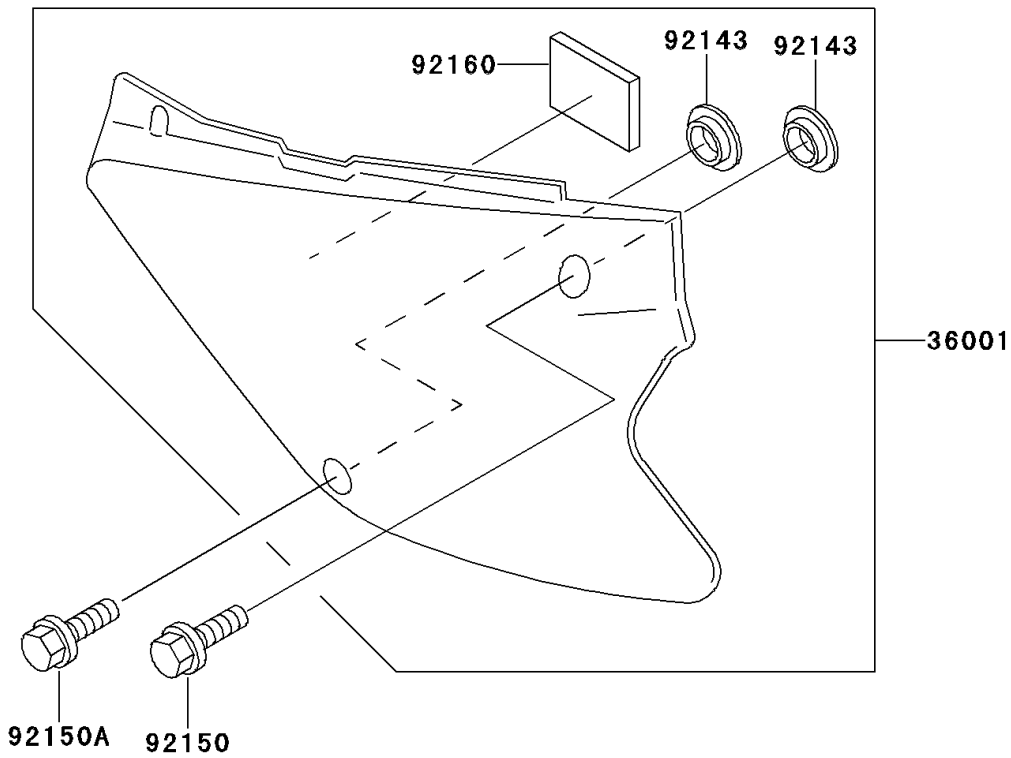

1999 KX100 PARTS DIAGRAM

Side Covers

F2611

1999 KX100 PARTS LIST

Side Covers

ITEM NAME	PART NUMBER	QUANTITY
COVER-SIDE,LH,P.WHITE (Ref # 36001)	36001-1584-6F	1
COVER-SIDE,RH,P.WHITE (Ref # 36001A)	36001-1585-6F	1
COLLAR (Ref # 92143)	92143-1196	4
BOLT,6X20 (Ref # 92150)	92150-1339	2
BOLT,6X14 (Ref # 92150A)	92150-1340	2
DAMPER (Ref # 92160)	92160-1899	1