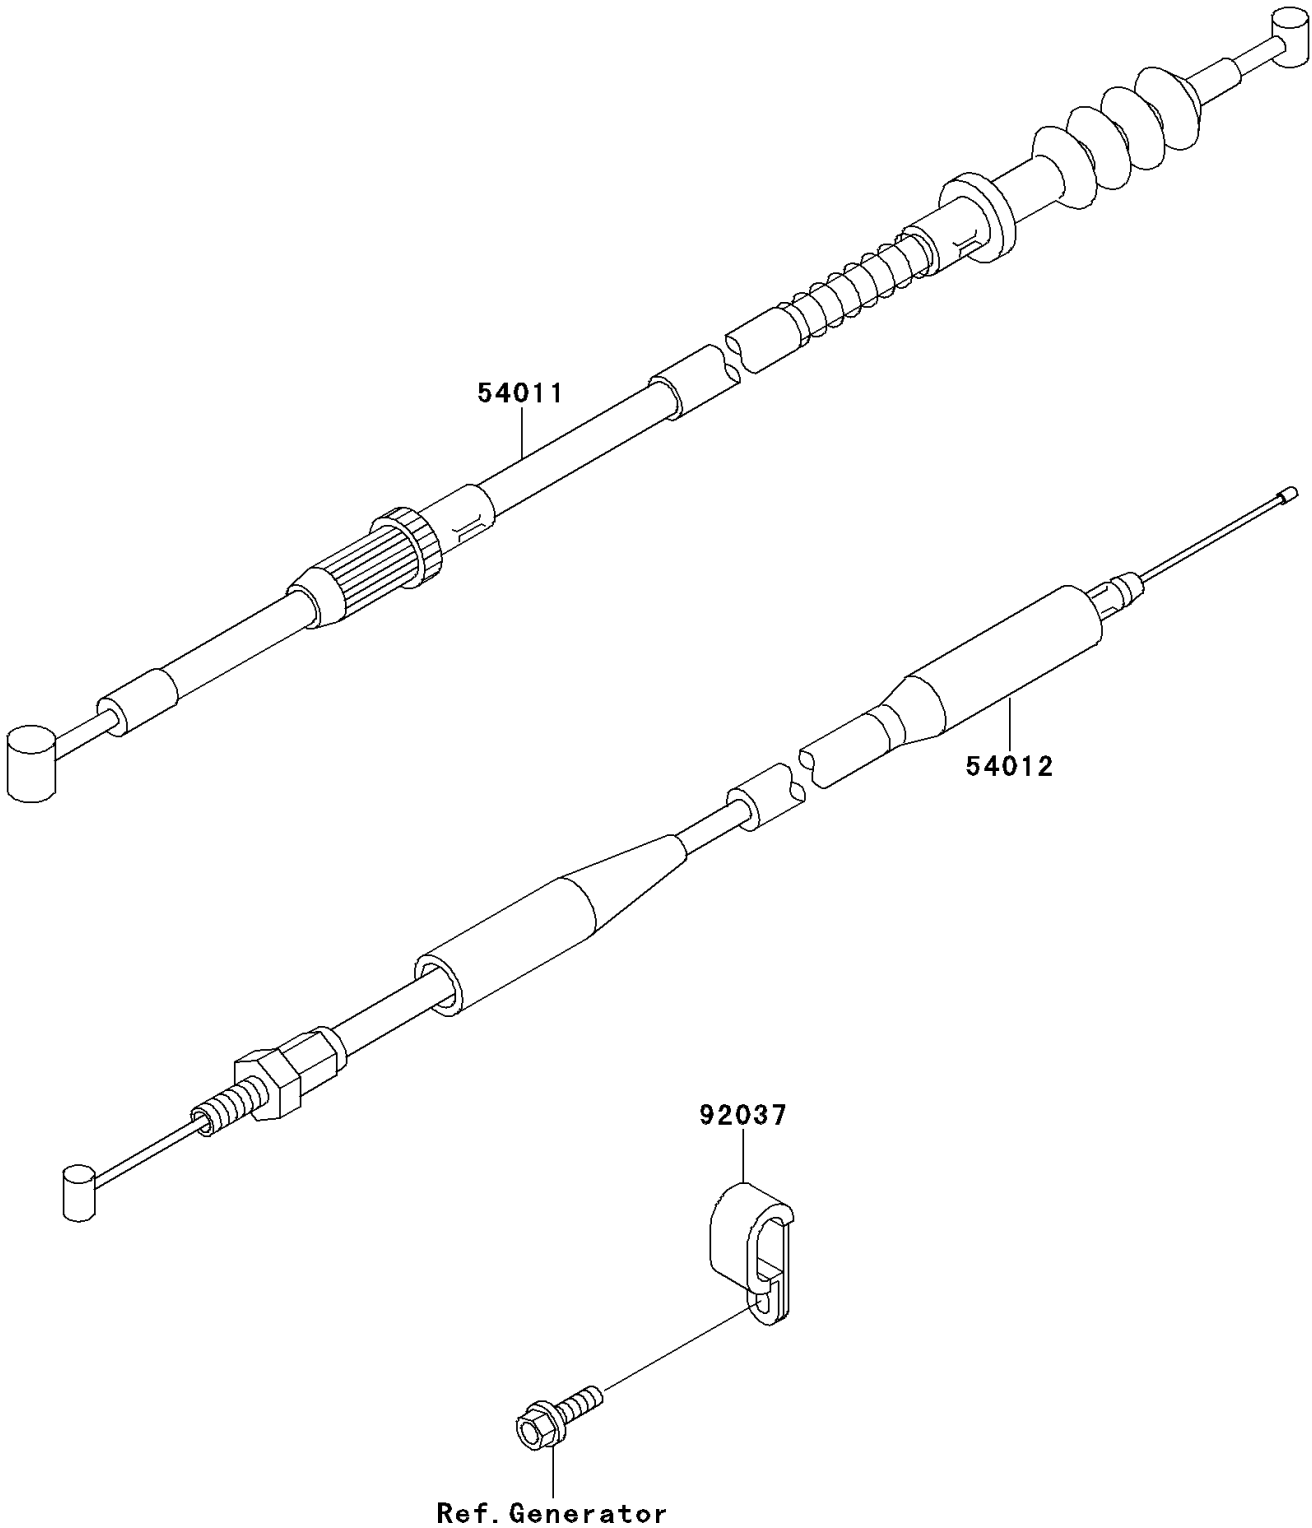

2000 KX100 PARTS DIAGRAM

Cables

F2540

2000 KX100 PARTS LIST

Cables

ITEM NAME	PART NUMBER	QUANTITY
CABLE-CLUTCH (Ref # 54011)	54011-1375	1
CABLE-THROTTLE (Ref # 54012)	54012-1565	1
CLAMP (Ref # 92037)	92037-1608	1