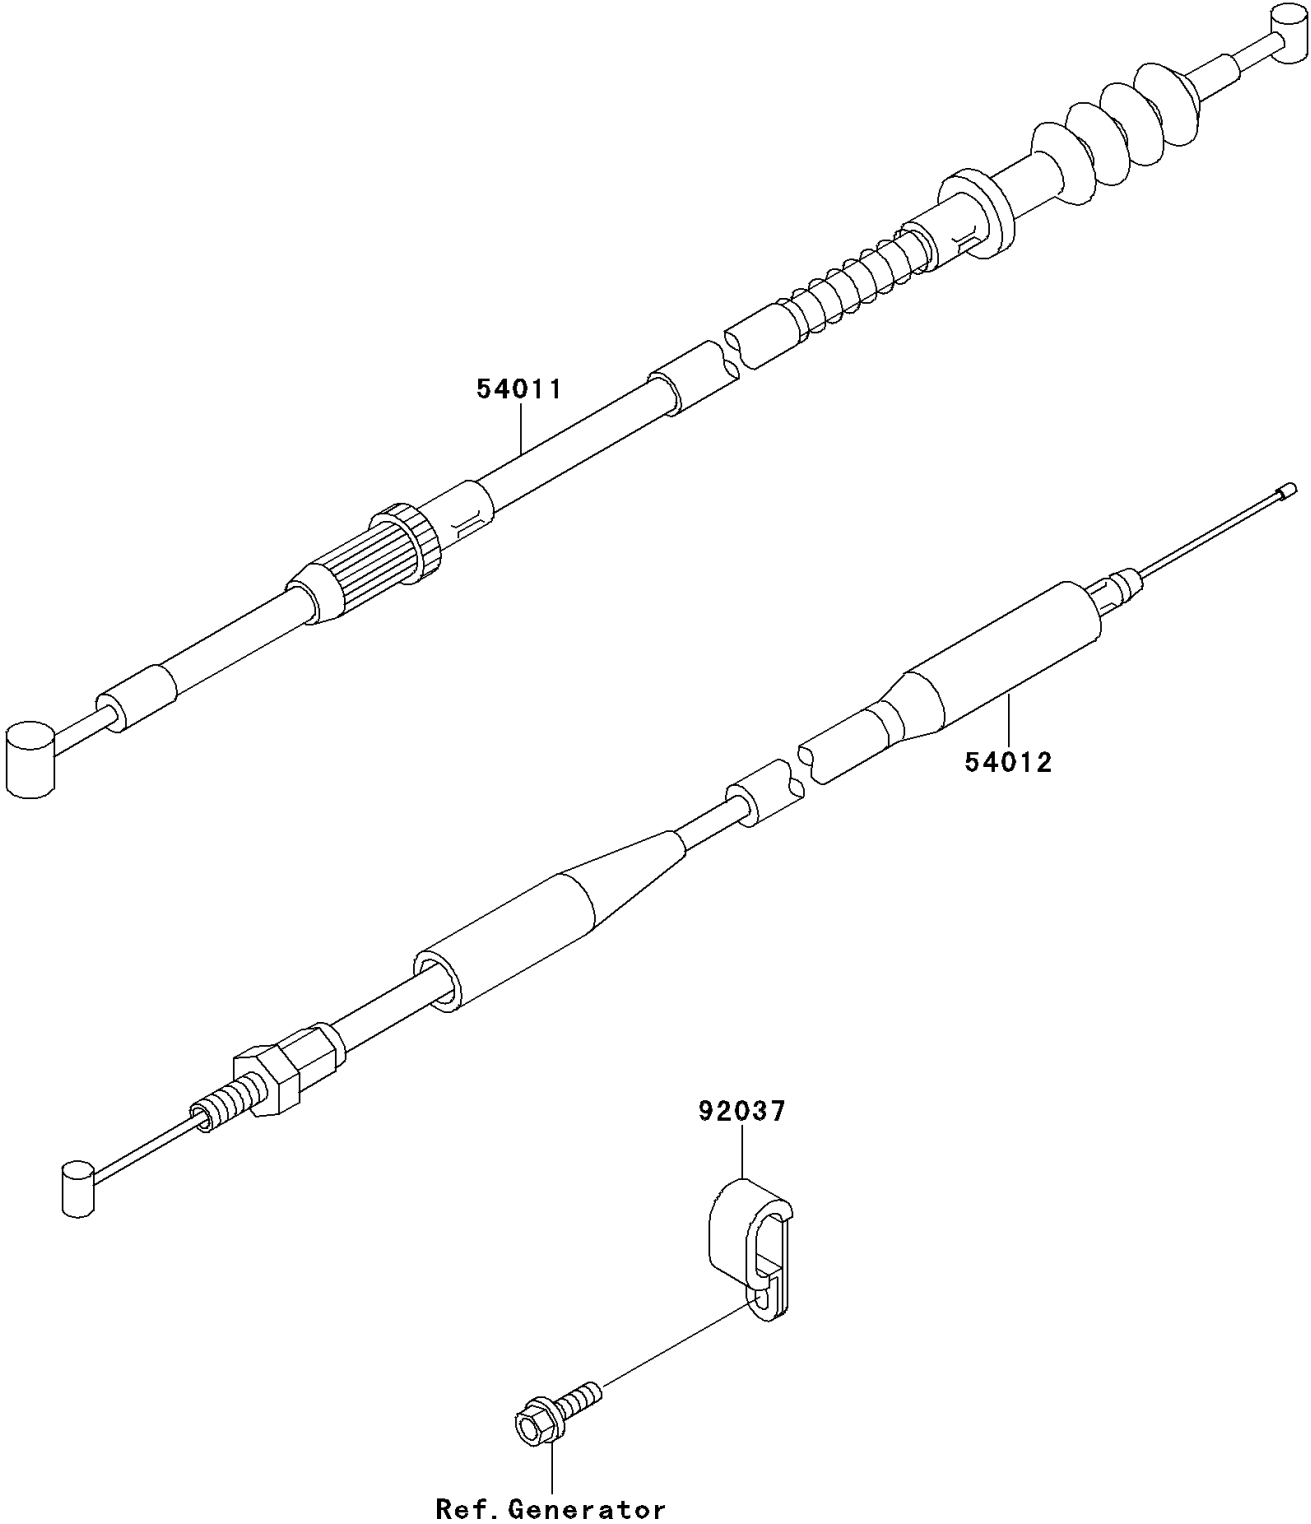

2000 KX100 PARTS DIAGRAM

Cables

F2540

2000 KX100 PARTS LIST

Cables

ITEM NAME	PART NUMBER	QUANTITY
CABLE-CLUTCH (Ref # 54011)	54011-1375	1
CABLE-THROTTLE (Ref # 54012)	54012-1565	1
CLAMP (Ref # 92037)	92037-1608	1