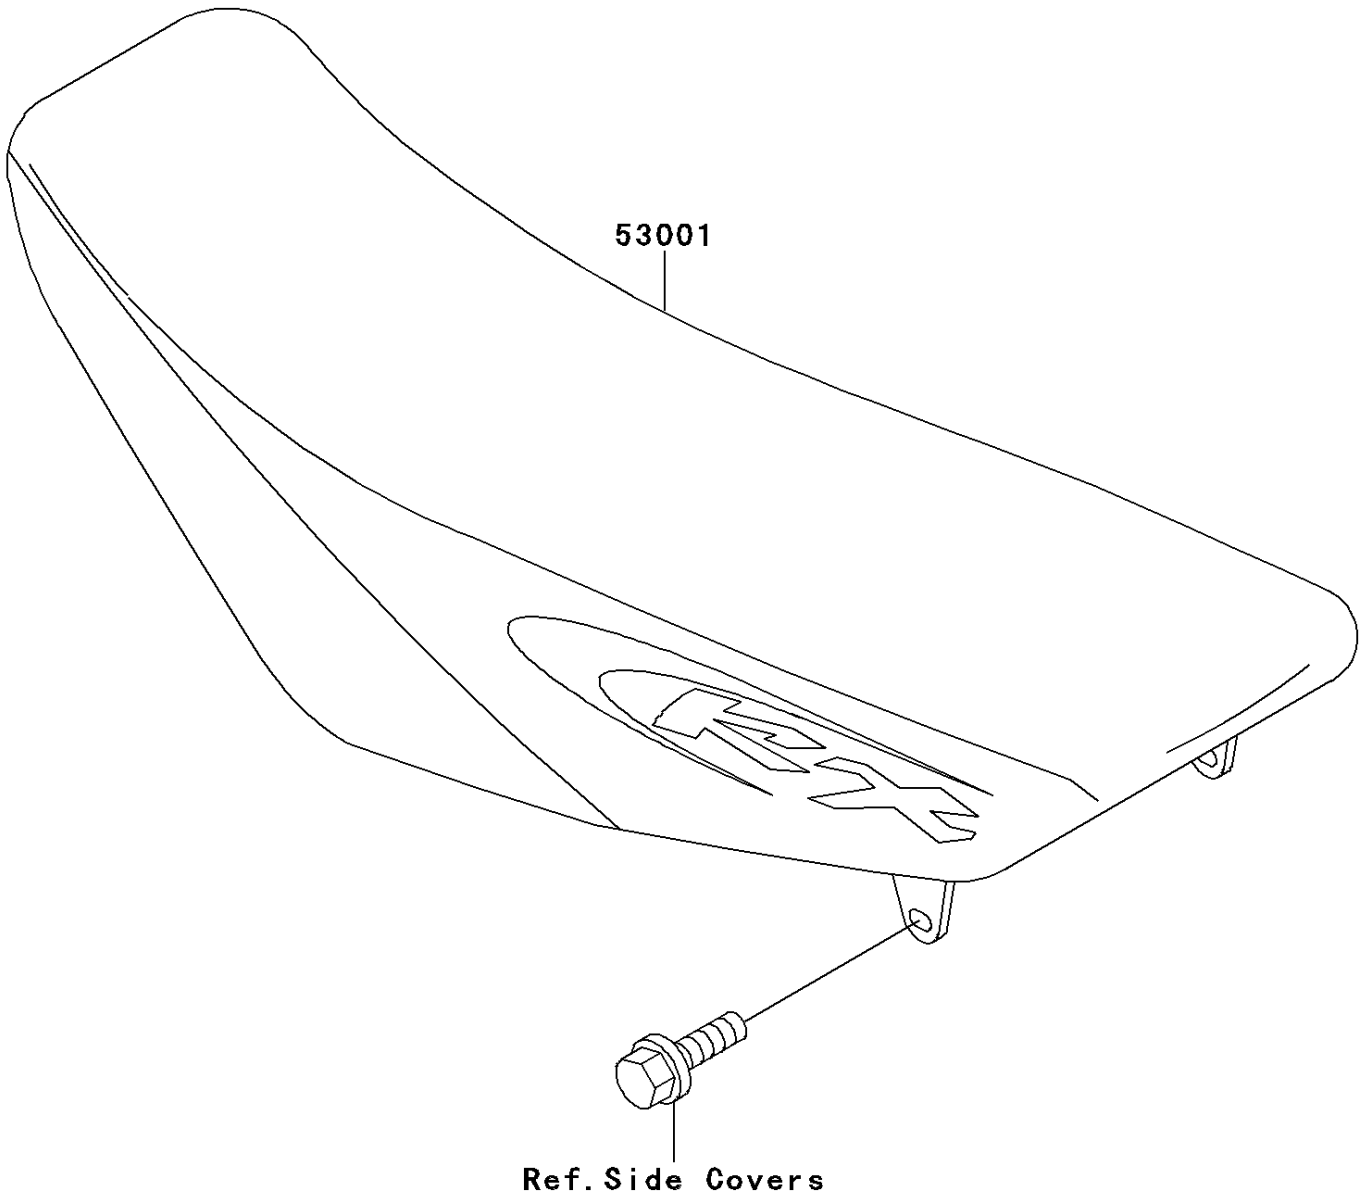

2000 KX100 PARTS DIAGRAM

Seat

F2510

2000 KX100 PARTS LIST

Seat

ITEM NAME	PART NUMBER	QUANTITY
SEAT-ASSY, GREEN/BLACK (Ref # 53001)	53001-1846-MH	1