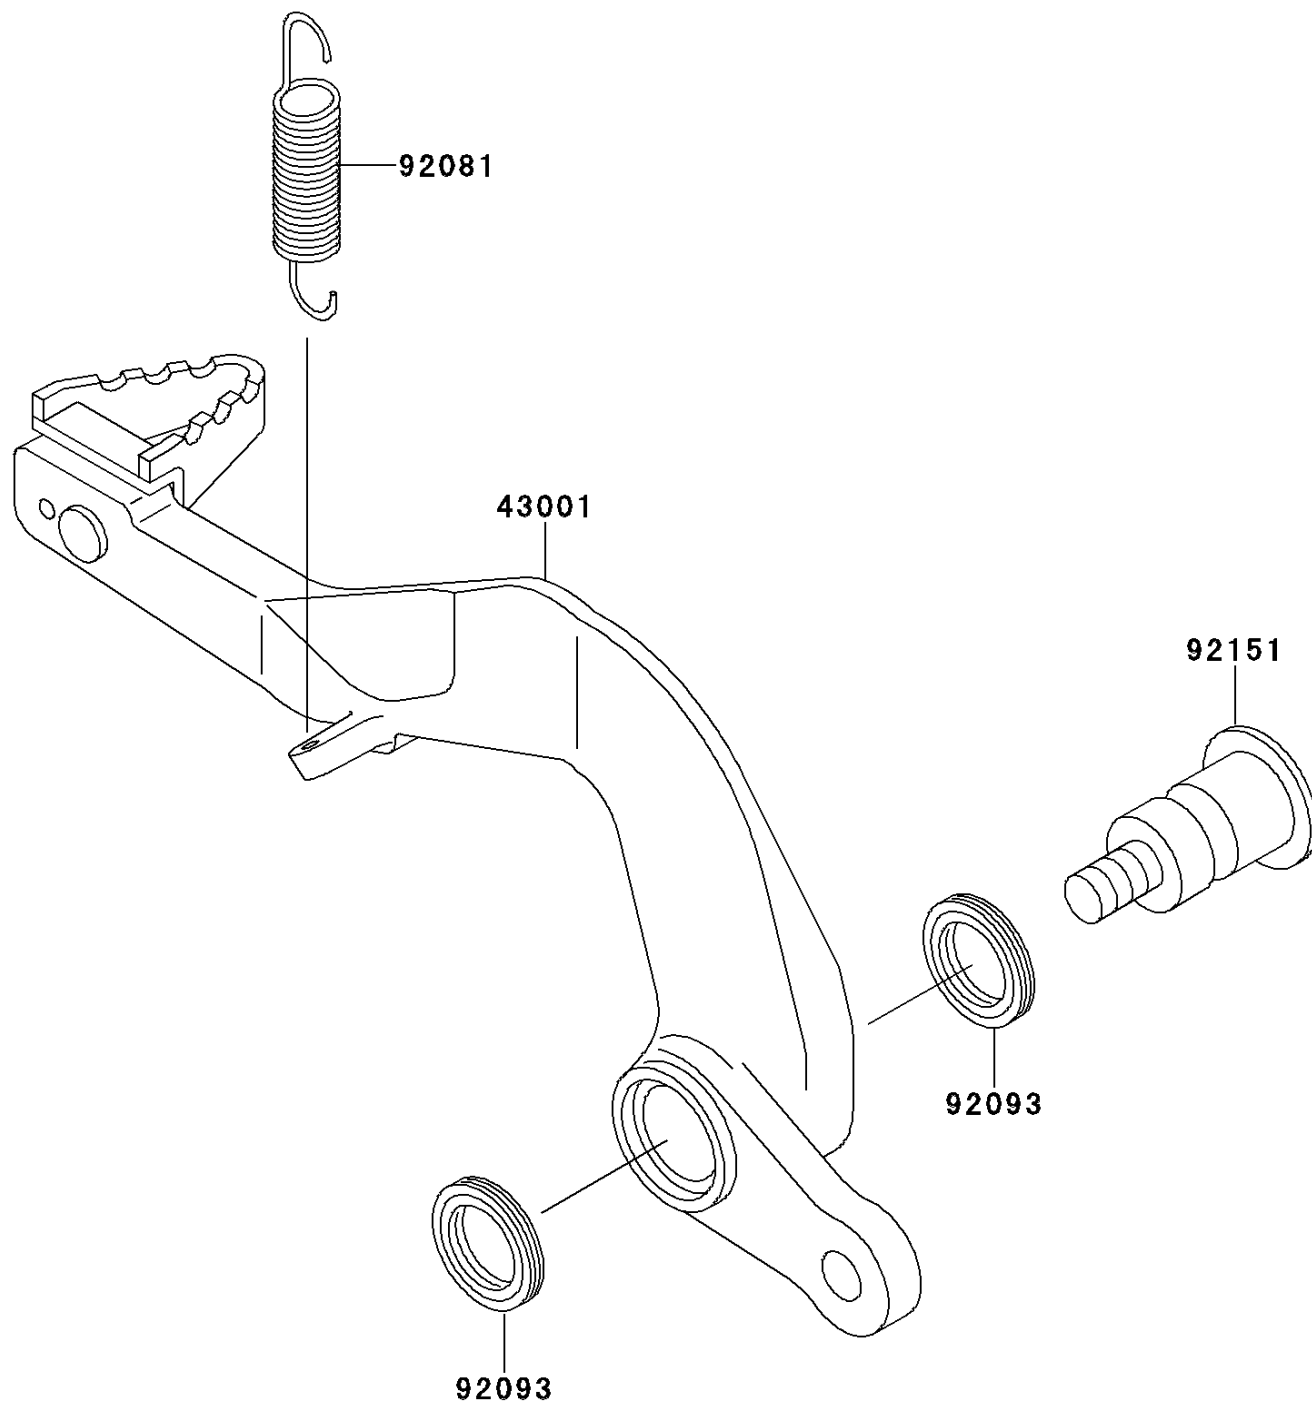

2000 KX100 PARTS DIAGRAM

Brake Pedal

F2260

2000 KX100 PARTS LIST

Brake Pedal

ITEM NAME	PART NUMBER	QUANTITY
LEVER-BRAKE,PEDAL (Ref # 43001)	43001-1389	1
SPRING,BRAKE PEDAL RETURN (Ref # 92081)	92081-1932	1
SEAL,MY15.9X20X2.8 (Ref # 92093)	92093-1433	1
BOLT (Ref # 92151)	92151-1104	1