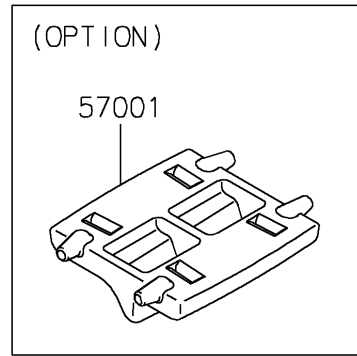

2020 Z650 PARTS DIAGRAM

Accessory(Decals)

F2910J

2020 Z650 PARTS LIST

Accessory(Decals)

ITEM NAME	PART NUMBER	QUANTITY
RIM STRIPE APPLICATOR (Ref # 57001)	57001-1752	AR
WHEEL RIM TAPE, GREEN (Ref # 99994)	99994-0932	1
WHEEL RIM TAPE, SILVER (Ref # 99994A)	99994-0933	1