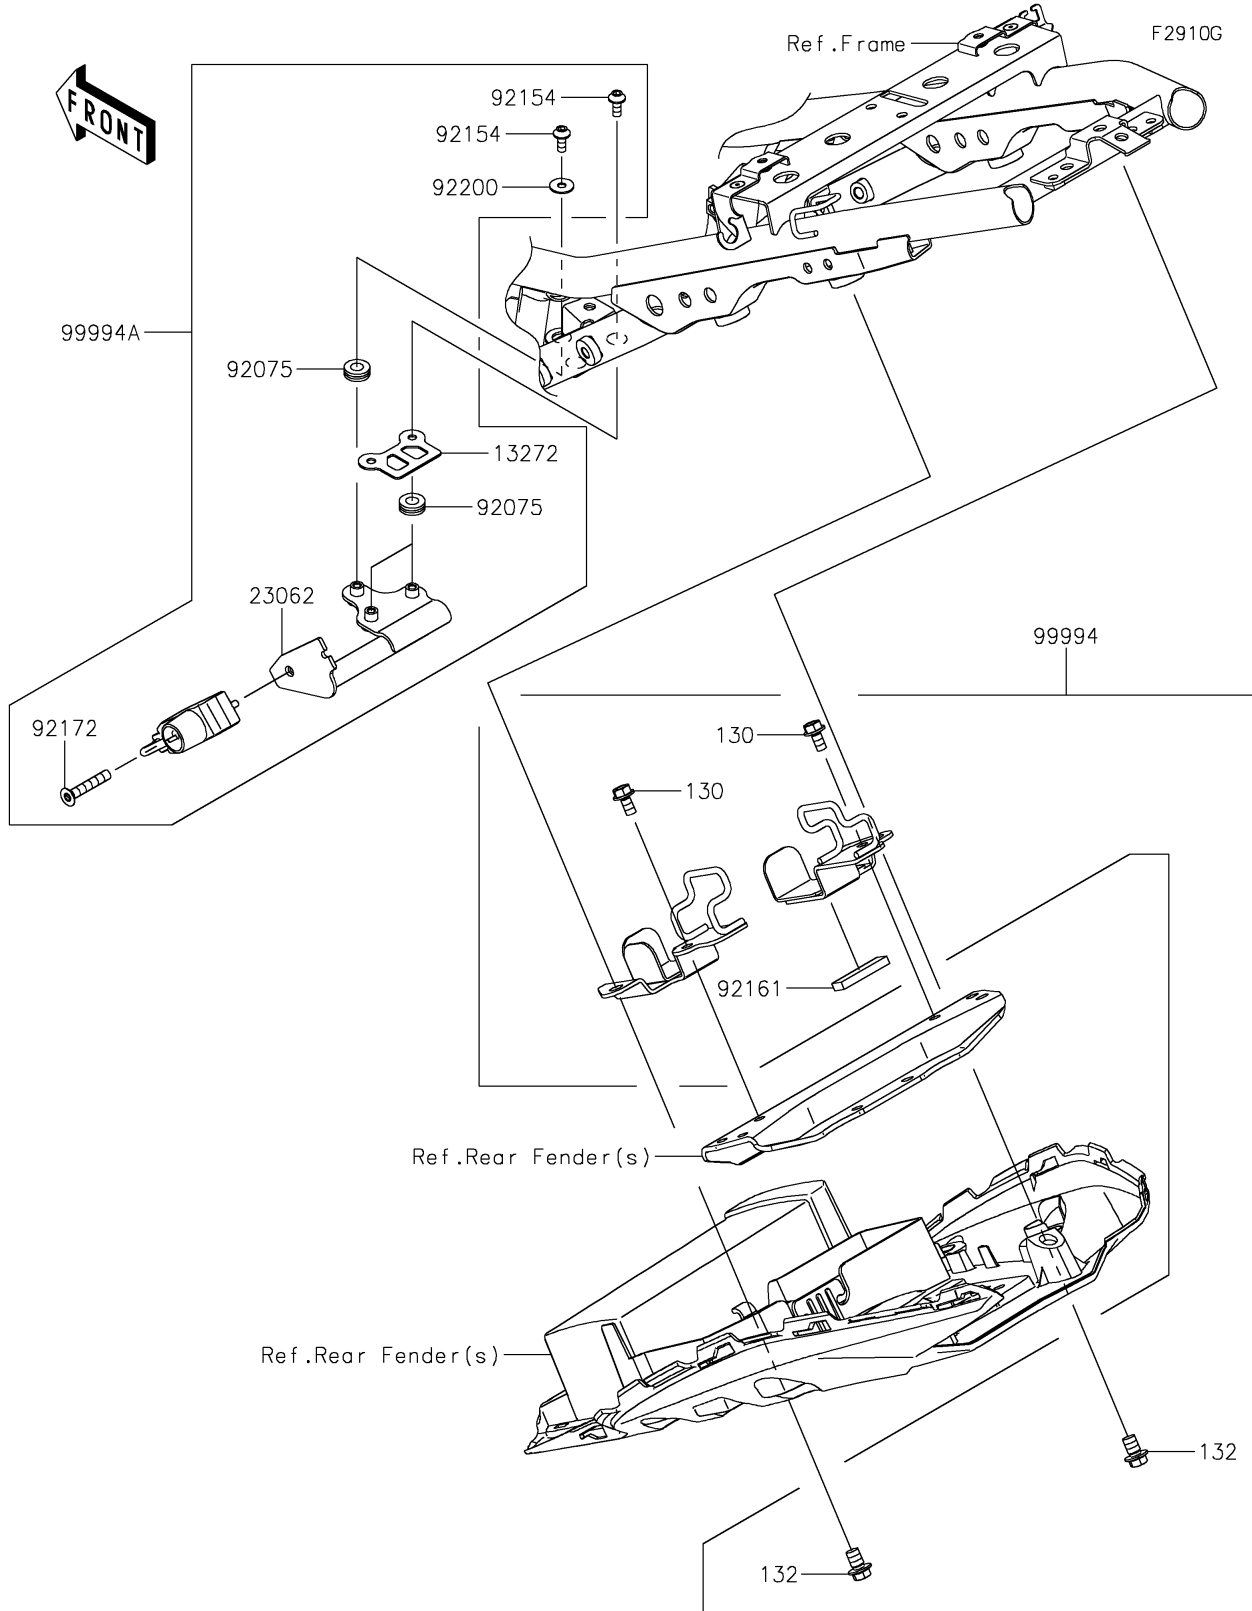

2020 Z650 PARTS DIAGRAM

Accessory(U-Lock Bracket etc.)

2020 Z650 PARTS LIST

Accessory(U-Lock Bracket etc.)

ITEM NAME	PART NUMBER	QUANTITY
BOLT-FLANGED,6X12 (Ref # 130)	130BA0612	2
BOLT-FLANGED-SMALL (Ref # 132)	132BA0812	2
PLATE (Ref # 13272)	13272-2967	1
BRACKET-COMP (Ref # 23062)	23062-1288	1
DAMPER (Ref # 92075)	92075-161	3
BOLT,SOCKET,5X12 (Ref # 92154)	92154-0917	3
DAMPER,TANK COVER (Ref # 92161)	92161-0804	1
SCREW,HEXLOBE,6X35 (Ref # 92172)	92172-0835	1
WASHER,5.2X15X1.0 (Ref # 92200)	92200-0456	1
KIT-ACC,BRACKET FOR U-LOCK (Ref # 99994)	99994-0985	1
HELMET LOCK (Ref # 99994A)	99994-1470	1