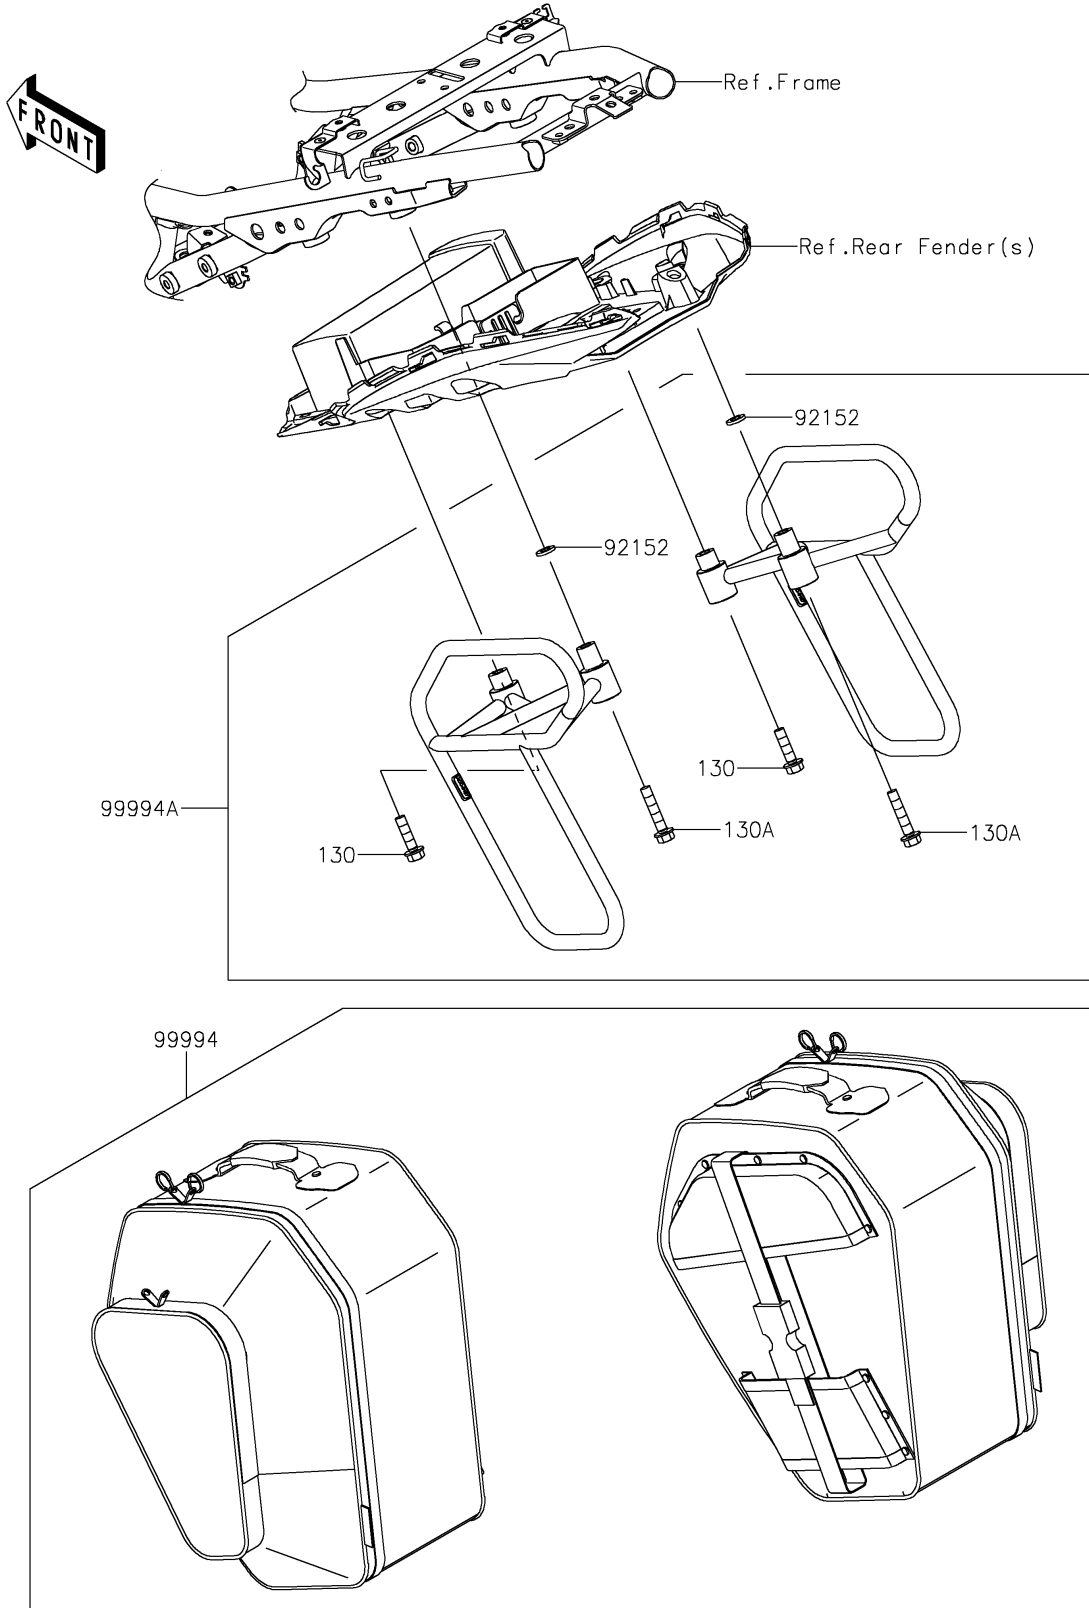

2020 Z650 PARTS DIAGRAM

Accessory(Pannier)

F2910E

2020 Z650 PARTS LIST

Accessory(Pannier)

ITEM NAME	PART NUMBER	QUANTITY
BOLT-FLANGED,8X30 (Ref # 130)	130BA0830	2
BOLT-FLANGED,8X40 (Ref # 130A)	130BA0840	2
COLLAR,8.5X16X2.3 (Ref # 92152)	92152-2320	2
KIT-ACC,PANNIER(SOFT-LUGGAGE) (Ref # 99994)	99994-0801	1
KIT-ACCESSORY,PANNIER BRACKET (Ref # 99994A)	99994-0802	1