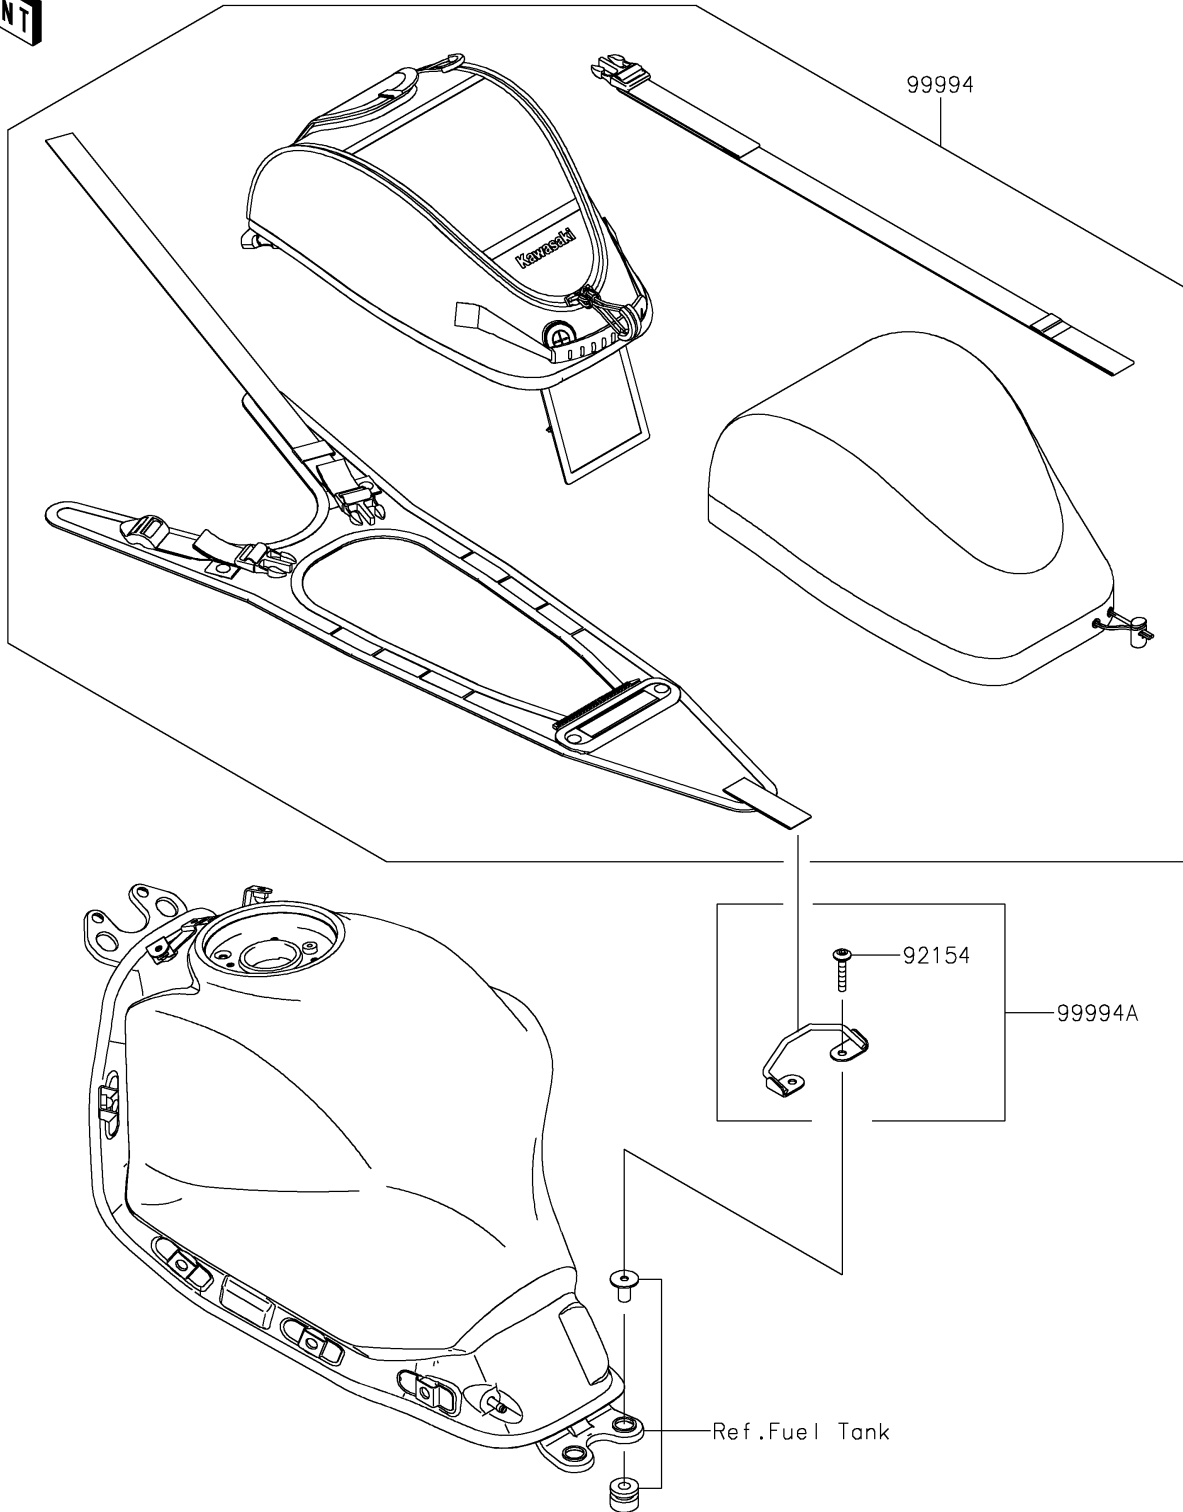

2020 Z650 PARTS DIAGRAM

Accessory(Tank Bag)

F2910D

2020 Z650 PARTS LIST

Accessory(Tank Bag)

ITEM NAME	PART NUMBER	QUANTITY
BOLT,SOCKET,6X35 (Ref # 92154)	92154-0203	2
KIT-ACCESSORY,TANK BAG (Ref # 99994)	99994-0803	1
KIT-ACCESSORY,TANK BAG BRACKET (Ref # 99994A)	99994-0885	1