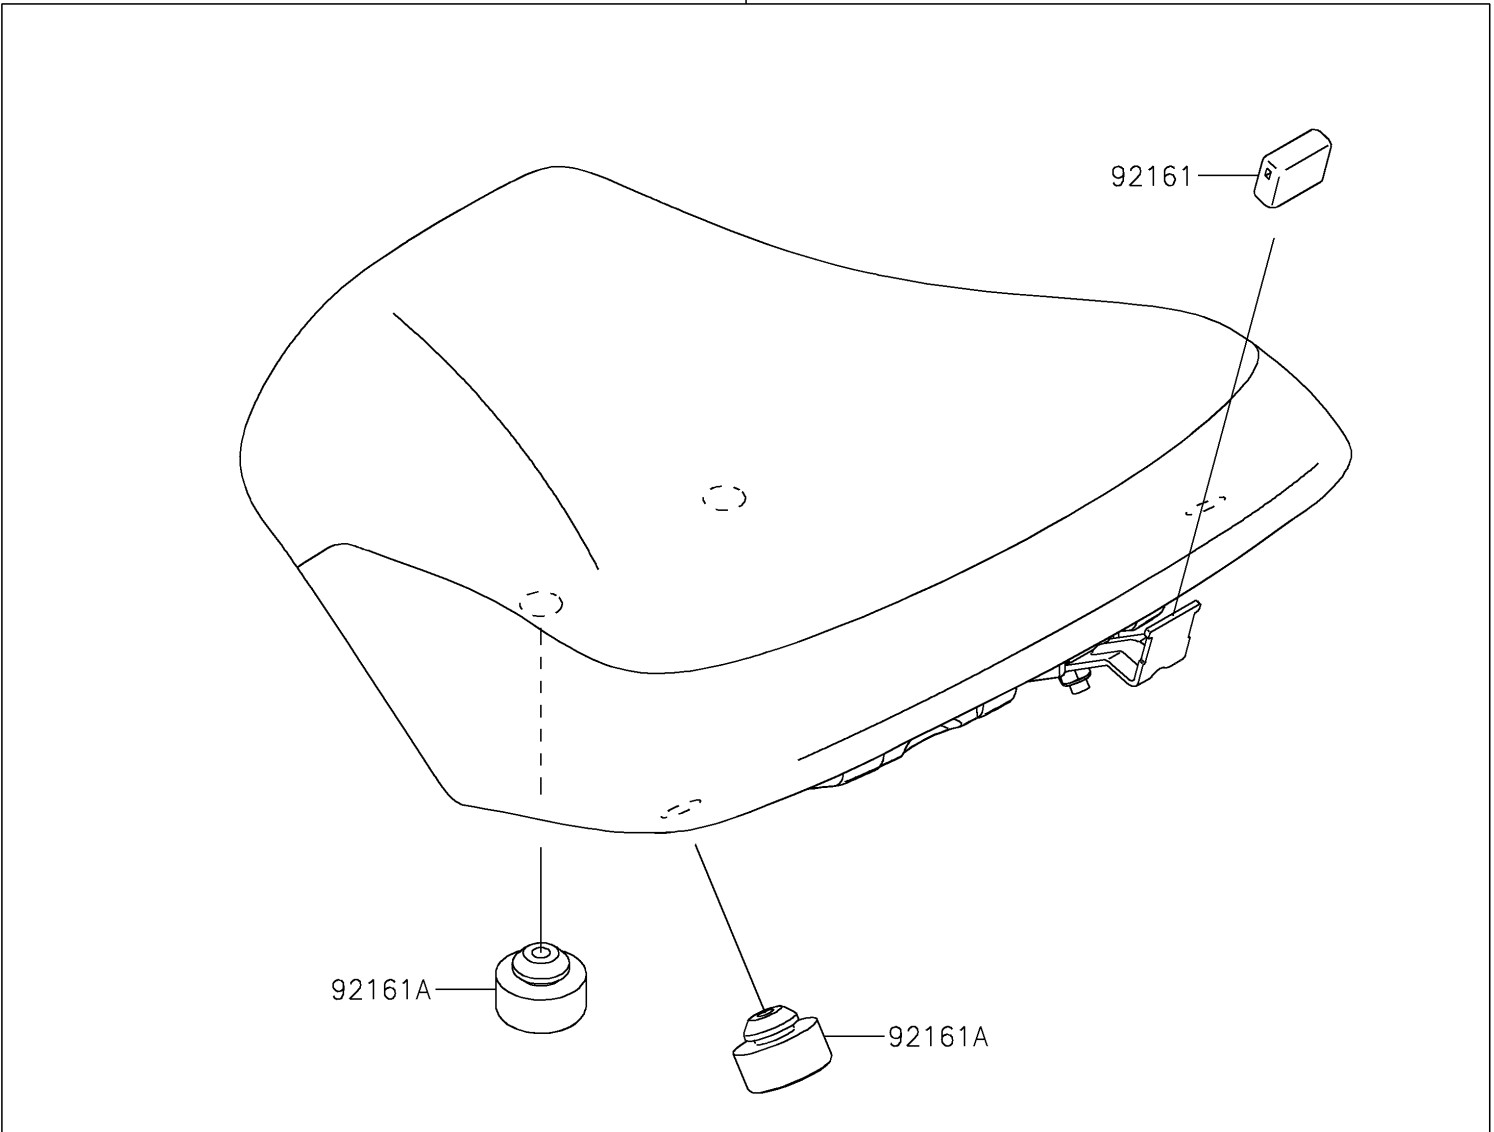

2020 Z650 PARTS DIAGRAM

Accessory(High Seat)

F2910C

99994

92161 

92161A 

 92161A

2020 Z650 PARTS LIST

Accessory(High Seat)

ITEM NAME	PART NUMBER	QUANTITY
DAMPER,SEAT BRACKET,FR (Ref # 92161)	92161-1865	1
DAMPER,14X30X14.5 (Ref # 92161A)	92161-1970	4
KIT-ACCESSORY,HIGH-SEAT (Ref # 99994)	99994-1062	1