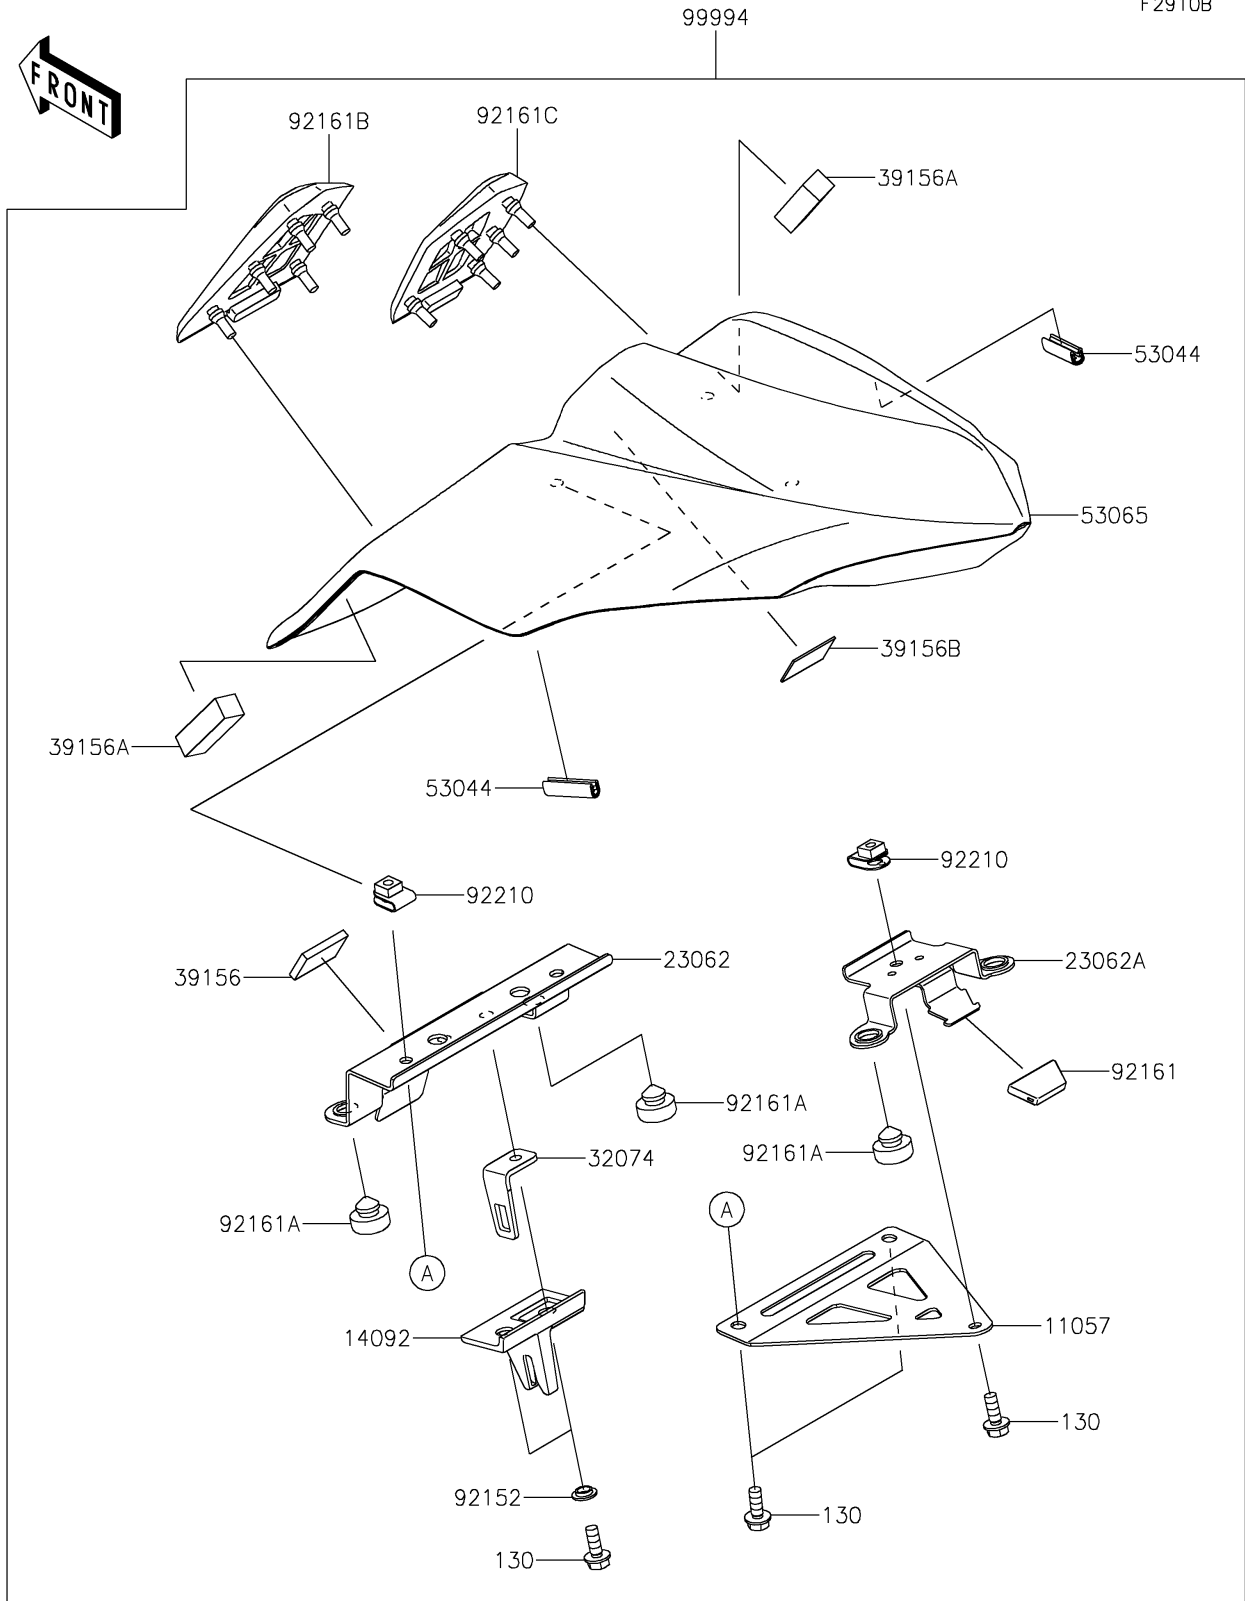

2020 Z650 PARTS DIAGRAM

Accessory(Pillion Seat Cover)

F2910B

2020 Z650 PARTS LIST

Accessory(Pillion Seat Cover)

ITEM NAME	PART NUMBER	QUANTITY
BRACKET,SEAT COVER (Ref # 11057)	11057-0808	1
BOLT-FLANGED,6X16 (Ref # 130)	130BA0616	5
COVER (Ref # 14092)	14092-0248	1
BRACKET-COMP (Ref # 23062)	23062-0907	1
BRACKET-COMP (Ref # 23062A)	23062-0914	1
BRACKET-LOCK (Ref # 32074)	32074-0017	1
PAD,20X30X4 (Ref # 39156)	39156-0705	1
PAD,13X43X12 (Ref # 39156A)	39156-0978	2
PAD,20X30X1 (Ref # 39156B)	39156-2199	1
TRIM,L=30 (Ref # 53044)	53044-0001	2
COVER SEAT,M.S.BLACK (Ref # 53065)	53065-0039-660	1
COLLAR (Ref # 92152)	92152-0250	2
DAMPER (Ref # 92161)	92161-0629	1
DAMPER,10X20X8 (Ref # 92161A)	92161-0855	4
DAMPER,COVER SEAT,LH (Ref # 92161B)	92161-1855	1
DAMPER,COVER SEAT,RH (Ref # 92161C)	92161-1856	1
NUT,6MM (Ref # 92210)	92210-0277	3
KIT,SINGLE SEAT COVER,M.S.BLK (Ref # 99994)	99994-0796-660	1