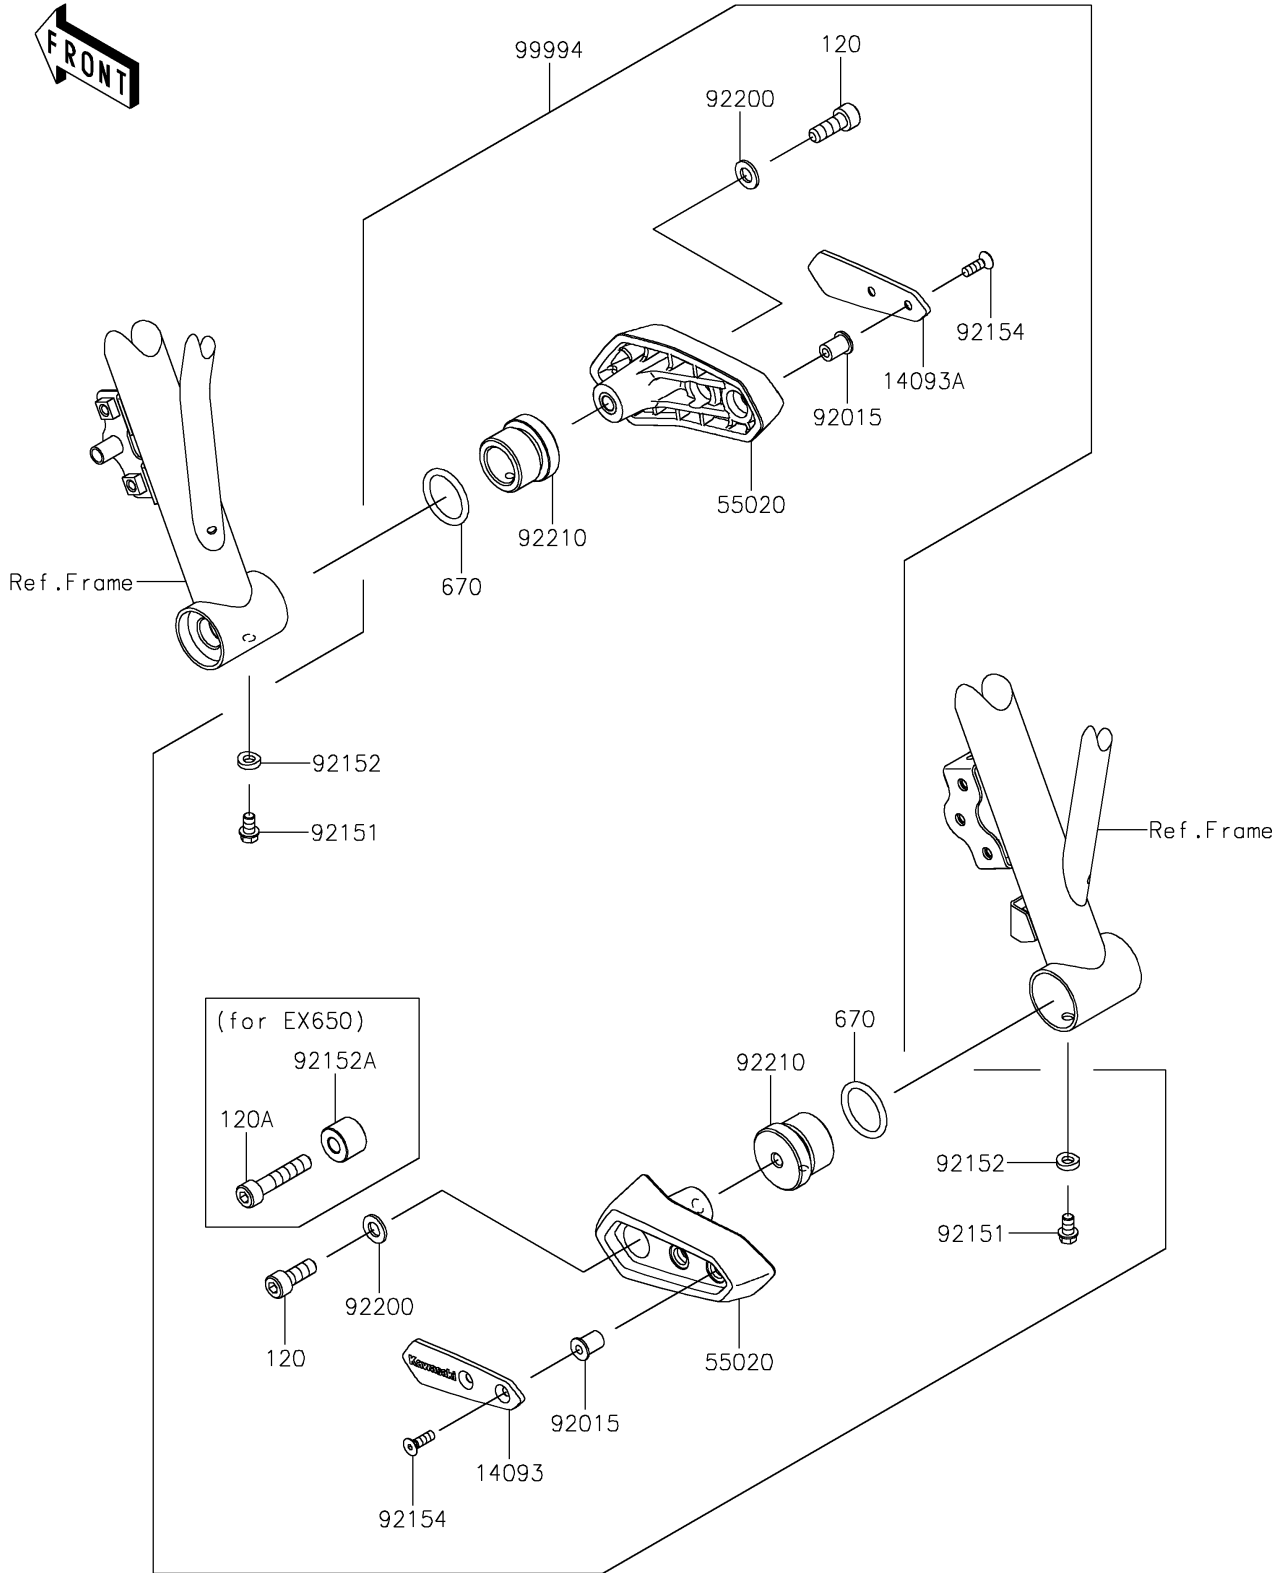

# 2020 Z650 PARTS DIAGRAM

Accessory(Frame Slider)

F2910A

## 2020 Z650 PARTS LIST

Accessory(Frame Slider)

ITEM NAME	PART NUMBER	QUANTITY
BOLT-SOCKET,8X22 (Ref # 120)	120CA0822	2
BOLT-SOCKET,8X40 (Ref # 120A)	120CA0840	1
COVER,SLIDER,LH (Ref # 14093)	14093-0350	1
COVER,SLIDER,RH (Ref # 14093A)	14093-0351	1
GUARD (Ref # 55020)	55020-1997	2
O RING,26MM (Ref # 670)	670B3026	2
NUT,WELL,5MM (Ref # 92015)	92015-1757	4
BOLT,6X10 (Ref # 92151)	92151-1277	2
COLLAR,6.3X12 (Ref # 92152)	92152-2236	2
COLLAR,8.3X20X15 (Ref # 92152A)	92152-2237	1
BOLT,SOCKET,5X16 (Ref # 92154)	92154-1014	4
WASHER,8.4X16X1.6 (Ref # 92200)	92200-0807	2
NUT (Ref # 92210)	92210-1505	2
KIT-ACCESSORY,FRAME SLIDER (Ref # 99994)	99994-0797	1