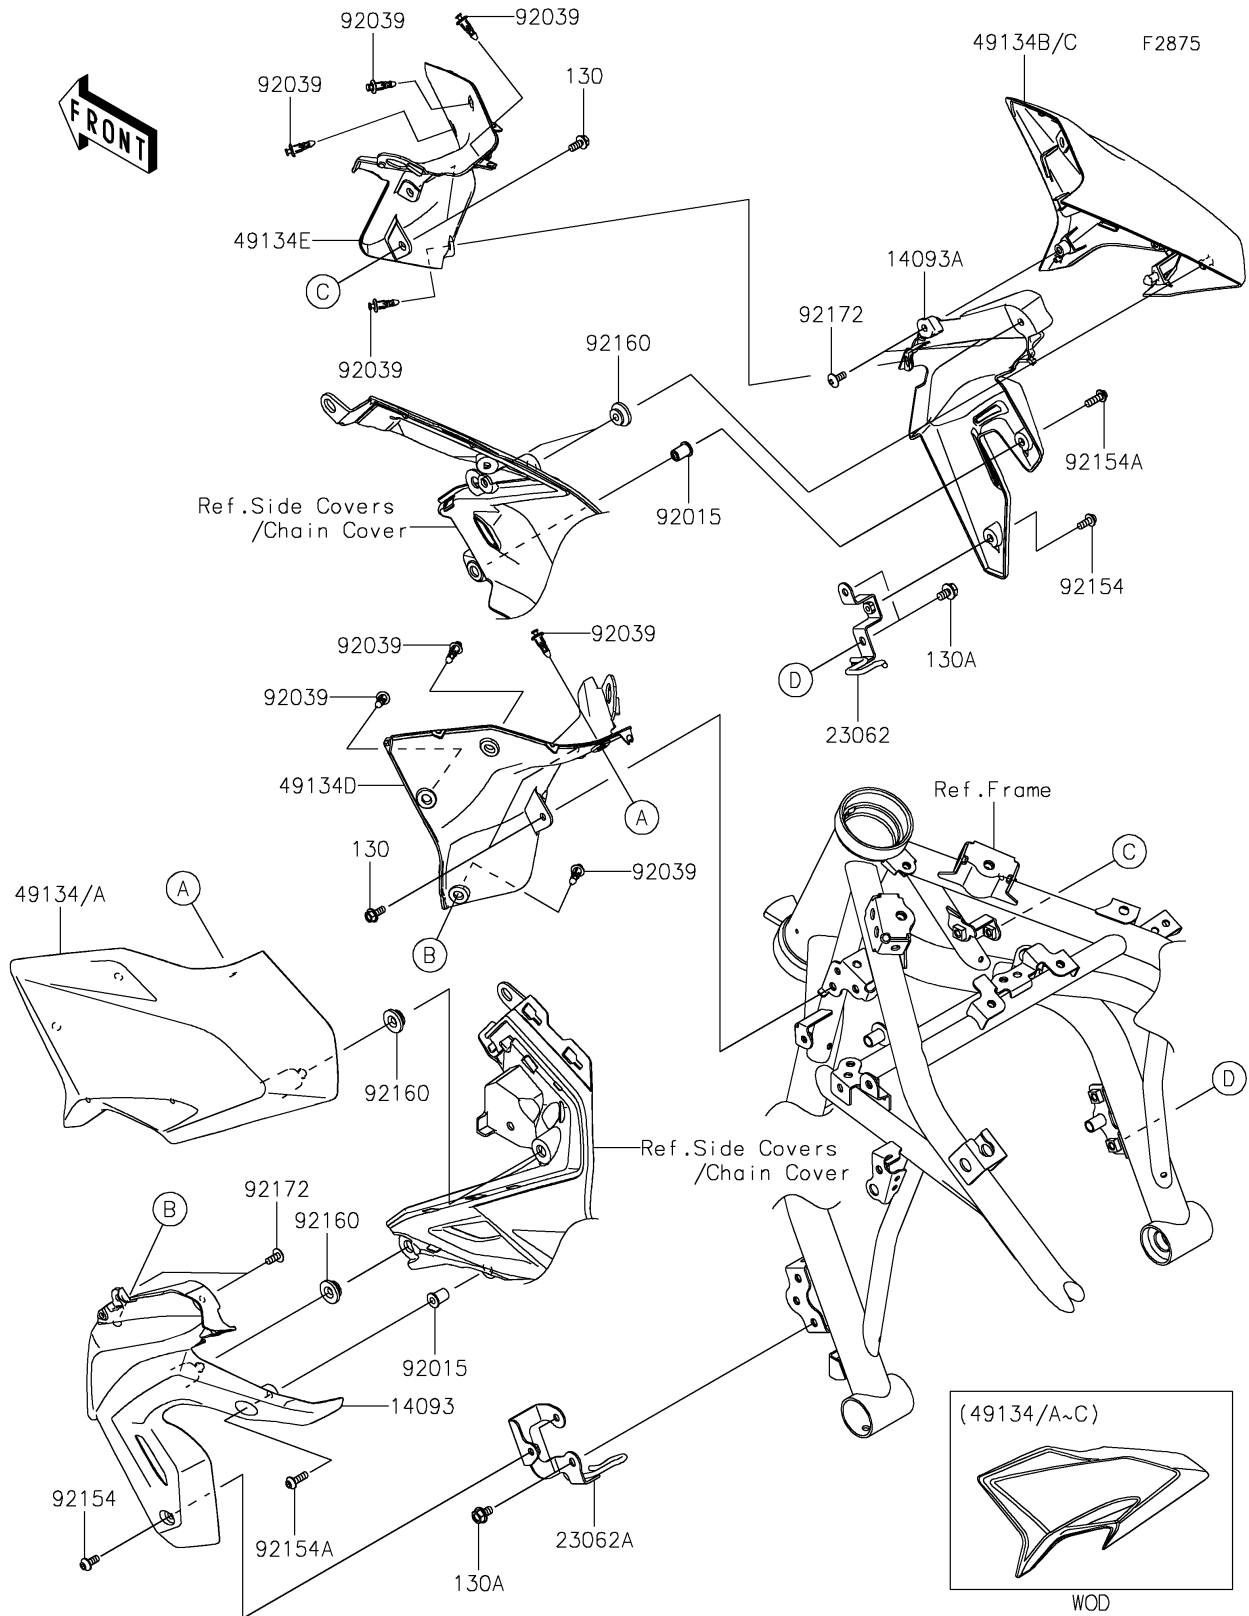

2020 Z650 PARTS DIAGRAM

Shroud

2020 Z650 PARTS LIST

Shroud

ITEM NAME	PART NUMBER	QUANTITY
BOLT-FLANGED,5X12 (Ref # 130)	130BA0512	4
BOLT-FLANGED,6X10 (Ref # 130A)	130BA0610	4
COVER,RADIATOR,LH (Ref # 14093)	14093-0935	1
COVER,RADIATOR,RH (Ref # 14093A)	14093-0936	1
BRACKET-COMP,RADIATOR COVER,RH (Ref # 23062)	23062-1246	1
BRACKET-COMP,RADIATOR COVER,LH (Ref # 23062A)	23062-1285	1
SHROUD,OUTER,LH,M.F.S.BLACK (Ref # 49134A)	49134-0008-739	1
SHROUD,OUTER,RH,M.F.S.BLACK (Ref # 49134C)	49134-0009-739	1
SHROUD,INNER,LH (Ref # 49134D)	49134-0010	1
SHROUD,INNER,RH (Ref # 49134E)	49134-0011	1
NUT,WELL,5MM (Ref # 92015)	92015-1757	2
RIVET (Ref # 92039)	92039-0709	8
BOLT,SOCKET,5X12 (Ref # 92154)	92154-0917	2
BOLT,SOCKET,5X16 (Ref # 92154A)	92154-1701	2
DAMPER (Ref # 92160)	92160-1613	4
SCREW,5X12 (Ref # 92172)	92172-0821	4