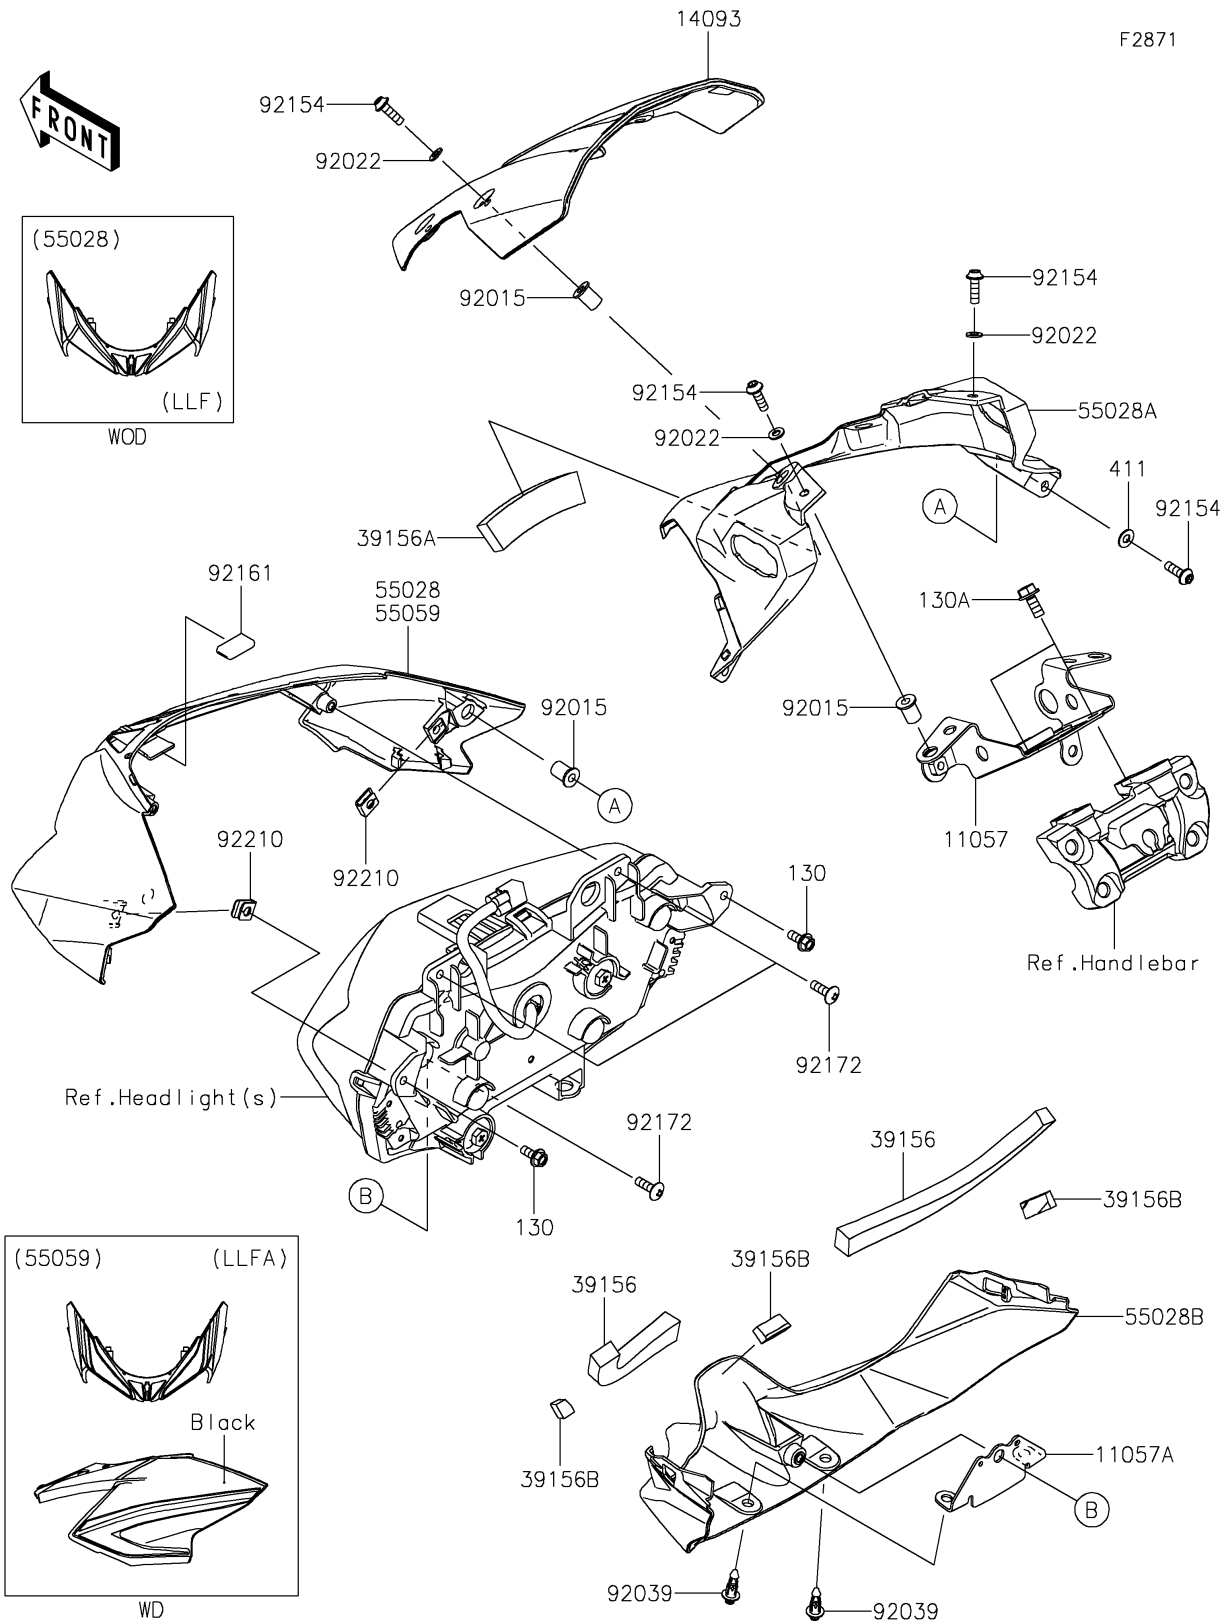

2020 Z650 PARTS DIAGRAM

Cowling

2020 Z650 PARTS LIST

Cowling

ITEM NAME	PART NUMBER	QUANTITY
BRACKET,UPP (Ref # 11057)	11057-2726	1
BRACKET,LWR (Ref # 11057A)	11057-2727	1
BOLT-FLANGED,5X12 (Ref # 130)	130BA0512	2
BOLT-FLANGED,6X14 (Ref # 130A)	130BB0614	2
COVER,METER (Ref # 14093)	14093-0934	1
PAD,170X10X20 (Ref # 39156)	39156-2546	2
PAD,80X10X20 (Ref # 39156A)	39156-2580	1
PAD,20X10X8 (Ref # 39156B)	39156-2581	3
WASHER-PLAIN,5MM (Ref # 411)	411AB0500	2
COWLING,UPP,UPP (Ref # 55028A)	55028-0711	1
COWLING,UPP,LWR (Ref # 55028B)	55028-0712	1
COWLING,UPP,CNT,M.S.BLACK (Ref # 55059)	55059-5129-660	1
NUT,WELL,5MM (Ref # 92015)	92015-1757	8
WASHER,5.1X10X1.0 (Ref # 92022)	92022-1977	6
RIVET (Ref # 92039)	92039-0709	2
BOLT,SOCKET,5X16 (Ref # 92154)	92154-1701	8
DAMPER,12X23 (Ref # 92161)	92161-1367	1
SCREW,TAPPING,5X16 (Ref # 92172)	92172-0742	3
NUT (Ref # 92210)	92210-0571	2