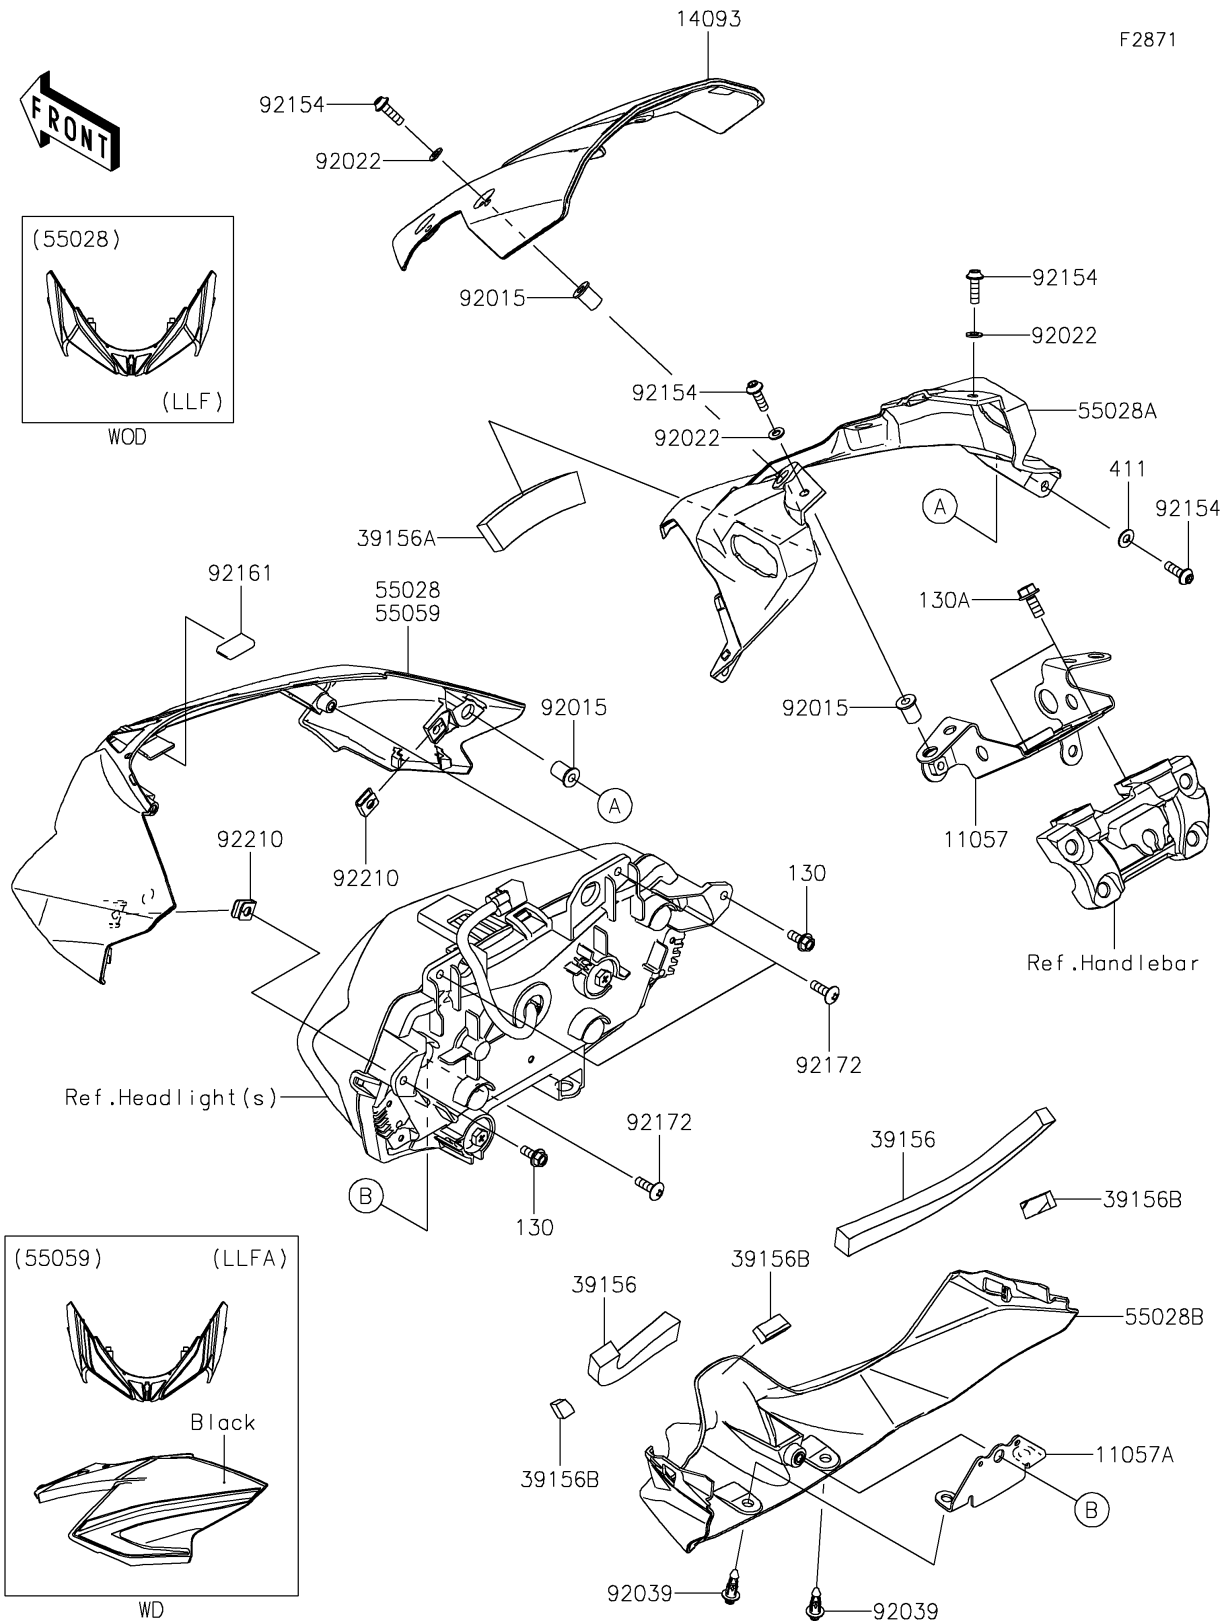

2020 Z650 PARTS DIAGRAM

Cowling

2020 Z650 PARTS LIST

Cowling

ITEM NAME	PART NUMBER	QUANTITY
BRACKET,UPP (Ref # 11057)	11057-2726	1
BRACKET,LWR (Ref # 11057A)	11057-2727	1
BOLT-FLANGED,5X12 (Ref # 130)	130BA0512	2
BOLT-FLANGED,6X14 (Ref # 130A)	130BB0614	2
COVER,METER (Ref # 14093)	14093-0934	1
PAD,170X10X20 (Ref # 39156)	39156-2546	2
PAD,80X10X20 (Ref # 39156A)	39156-2580	1
PAD,20X10X8 (Ref # 39156B)	39156-2581	3
WASHER-PLAIN,5MM (Ref # 411)	411AB0500	2
COWLING,UPP,CNT,M.S.BLACK (Ref # 55028)	55028-0710-660	1
COWLING,UPP,UPP (Ref # 55028A)	55028-0711	1
COWLING,UPP,LWR (Ref # 55028B)	55028-0712	1
NUT,WELL,5MM (Ref # 92015)	92015-1757	8
WASHER,5.1X10X1.0 (Ref # 92022)	92022-1977	6
RIVET (Ref # 92039)	92039-0709	2
BOLT,SOCKET,5X16 (Ref # 92154)	92154-1701	8
DAMPER,12X23 (Ref # 92161)	92161-1367	1
SCREW,TAPPING,5X16 (Ref # 92172)	92172-0742	3
NUT (Ref # 92210)	92210-0571	2