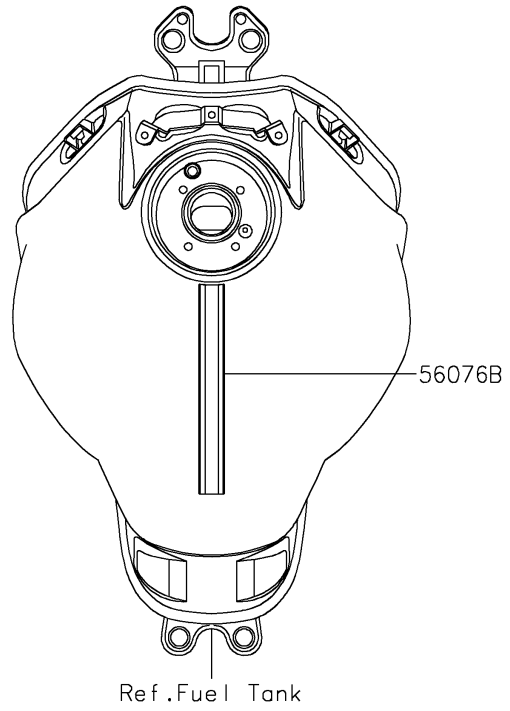

# 2020 Z650 PARTS DIAGRAM

Decals(LLF)

F2861

### Decals(LLF)

ITEM NAME	PART NUMBER	QUANTITY
MARK,UPP COWL.,650 (Ref # 56054)	56054-2708	1
MARK,FUEL TANK,KAWASAKI (Ref # 56054A)	56054-2709	2
PATTERN,SHROUD,LH (Ref # 56076)	56076-0937	1
PATTERN,SHROUD,RH (Ref # 56076A)	56076-0938	1
PATTERN,FUEL TANK (Ref # 56076B)	56076-0939	1