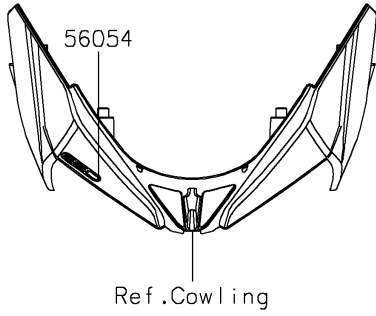

# 2020 Z650 PARTS DIAGRAM

Decals(LLF)

F2861

### Decals(LLF)

ITEM NAME	PART NUMBER	QUANTITY
MARK,UPP COWL.,650 (Ref # 56054)	56054-2708	1
MARK,FUEL TANK,KAWASAKI (Ref # 56054A)	56054-2709	2
PATTERN,SHROUD,LH (Ref # 56076)	56076-0937	1
PATTERN,SHROUD,RH (Ref # 56076A)	56076-0938	1
PATTERN,FUEL TANK (Ref # 56076B)	56076-0939	1