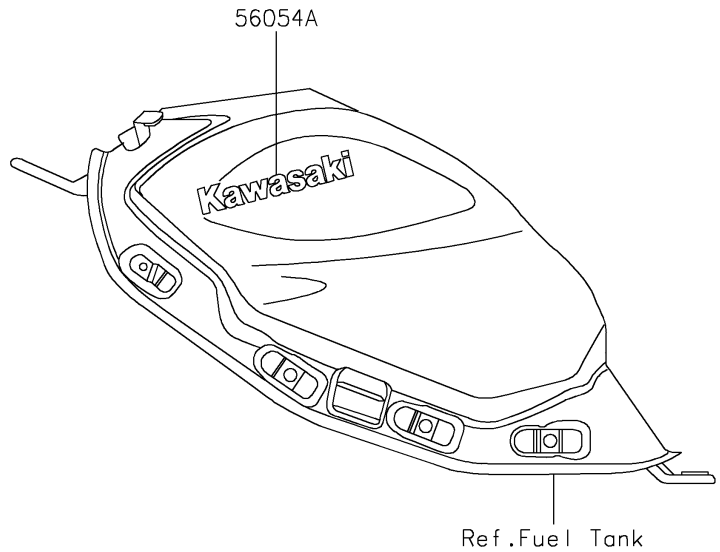

# 2020 Z650 PARTS DIAGRAM

Decals(LLF)

F2861

### Decals(LLF)

ITEM NAME	PART NUMBER	QUANTITY
MARK,UPP COWL.,650 (Ref # 56054)	56054-2708	1
MARK,FUEL TANK,KAWASAKI (Ref # 56054A)	56054-2709	2
PATTERN,SHROUD,LH (Ref # 56076)	56076-0937	1
PATTERN,SHROUD,RH (Ref # 56076A)	56076-0938	1
PATTERN,FUEL TANK (Ref # 56076B)	56076-0939	1