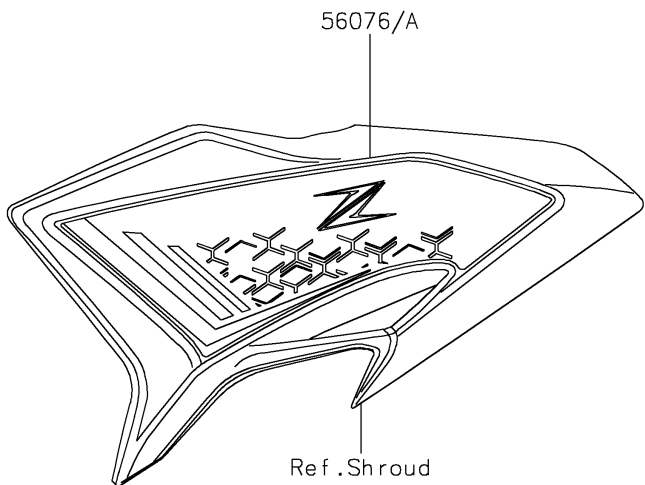

# 2020 Z650 PARTS DIAGRAM

Decals(LLF)

F2861

### Decals(LLF)

ITEM NAME	PART NUMBER	QUANTITY
MARK,UPP COWL.,650 (Ref # 56054)	56054-2708	1
MARK,FUEL TANK,KAWASAKI (Ref # 56054A)	56054-2709	2
PATTERN,SHROUD,LH (Ref # 56076)	56076-0937	1
PATTERN,SHROUD,RH (Ref # 56076A)	56076-0938	1
PATTERN,FUEL TANK (Ref # 56076B)	56076-0939	1