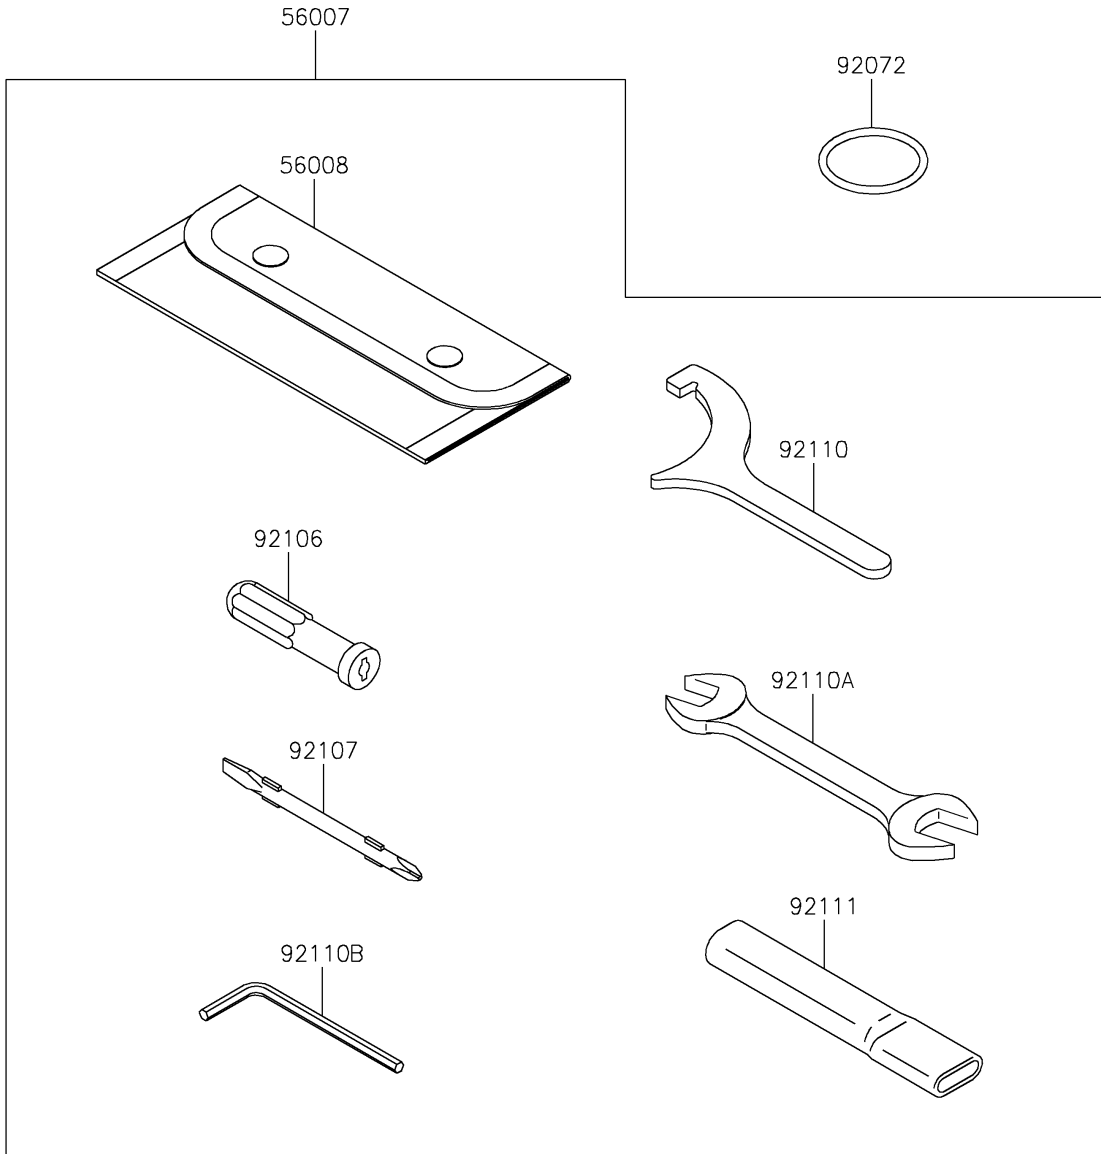

2020 Z650 PARTS DIAGRAM

Owner's Tools

F2810

2020 Z650 PARTS LIST

Owner's Tools

ITEM NAME	PART NUMBER	QUANTITY
TOOL-KIT (Ref # 56007)	56007-0176	1
BAG (Ref # 56008)	56008-0038	1
GASKET-LIQUID,TB1211,WHITE (Ref # 56019)	56019-120	1
BAND,TOOL CASE (Ref # 92072)	92072-0865	1
GASKET-LIQUID,TB1211F,CLEAR (Ref # 92104)	92104-0004	1
GASKET-LIQUID,TB1216B,BLACK (Ref # 92104A)	92104-1064	1
GASKET-LIQUID,TB1207B,BLACK (Ref # 92104B)	92104-2068	1
GRIP-SCREW DRIVER (Ref # 92106)	92106-0004	1
TOOL-DRIVER,#2PHILLIPS&SLOT (Ref # 92107)	92107-0019	1
TOOL-WRENCH,HOOK SPANNER,R37.5 (Ref # 92110)	92110-0558	1
TOOL-WRENCH,OPEN END,12X14 (Ref # 92110A)	92110-0565	1
TOOL-WRENCH,ALLEN,4MM (Ref # 92110B)	92110-0567	1
TOOL-BAR,WRENCH (Ref # 92111)	92111-0008	1