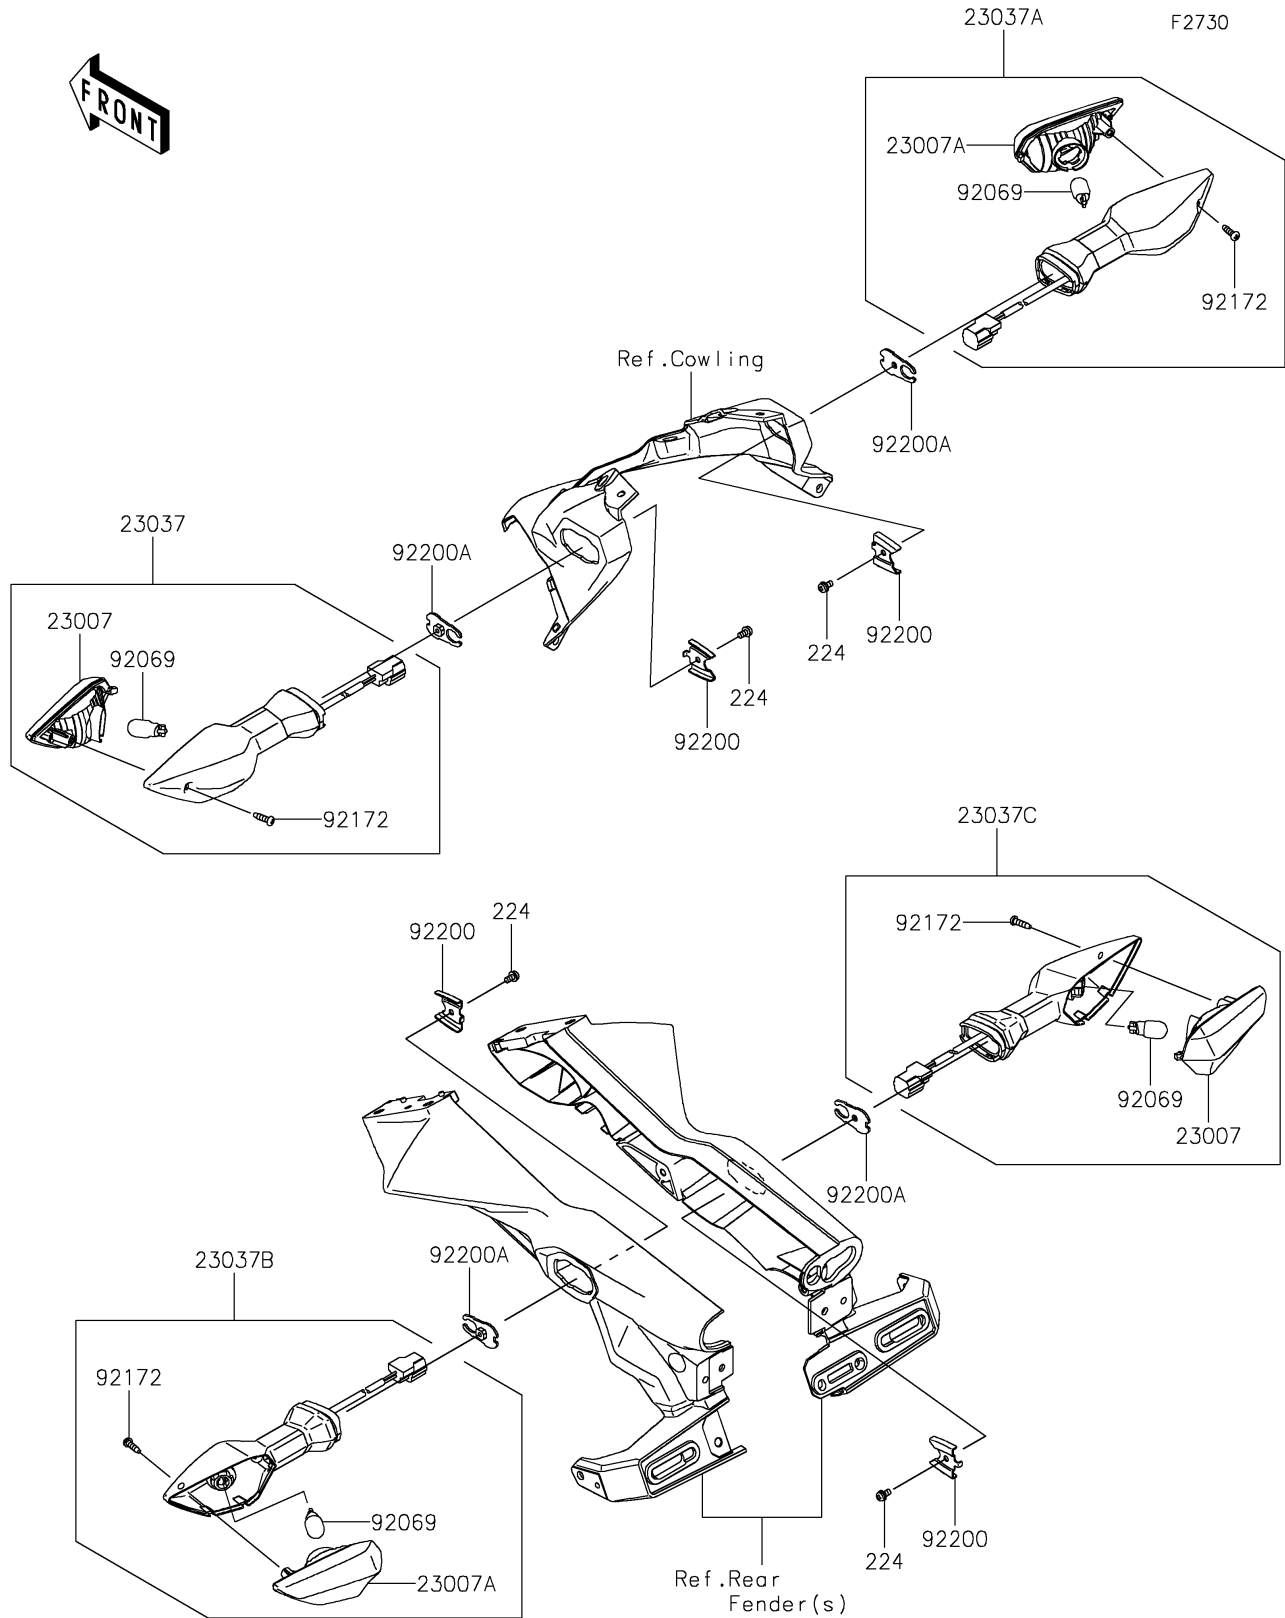

2020 Z650 PARTS DIAGRAM

Turn Signals

2020 Z650 PARTS LIST

Turn Signals

ITEM NAME	PART NUMBER	QUANTITY
SCREW-PAN-WP-CROS,4X8 (Ref # 224)	224AB0408	4
LENS-COMP (Ref # 23007)	23007-0228	2
LENS-COMP (Ref # 23007A)	23007-0229	2
LAMP-ASSY-SIGNAL,FR,LH (Ref # 23037)	23037-0420	1
LAMP-ASSY-SIGNAL,FR,RH (Ref # 23037A)	23037-0421	1
LAMP-ASSY-SIGNAL,RR,LH (Ref # 23037B)	23037-0422	1
LAMP-ASSY-SIGNAL,RR,RH (Ref # 23037C)	23037-0423	1
BULB,12V 10W (Ref # 92069)	92069-0090	4
SCREW,4X14 (Ref # 92172)	92172-1117	4
WASHER (Ref # 92200)	92200-0855	4
WASHER,SIGNAL LAMP (Ref # 92200A)	92200-2294	4